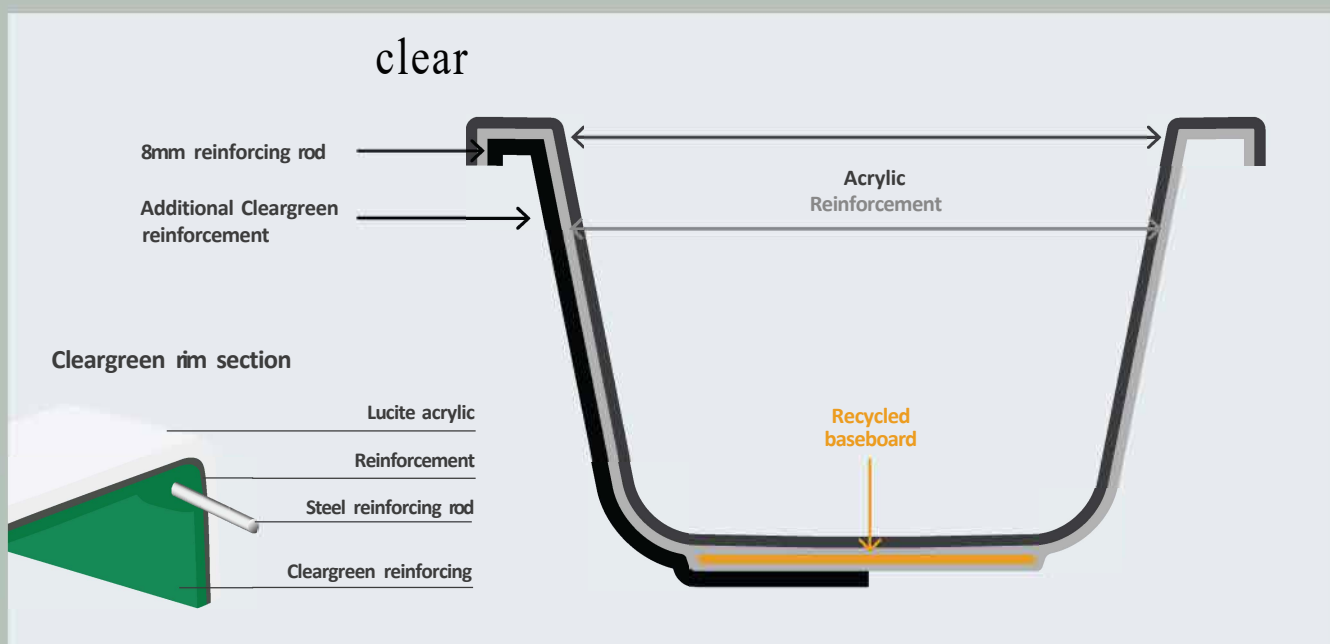

Quality

All of our baths utilise high quality materials throughout including:

- Only 3mm LU CITE™ acrylic sheet for the bath moulding, a leading material which is naturally slip-resistant
- Floor-mounted leg fixings which provide a stable base and are adjustable to cope with uneven floors
- A strong baseboard made of recycled material which is fully encapsulated into the bath
- All British and European performance standards when installed in line with our instructions
- A long guarantee of 10 years for Cleargreen baths

Range

We classify our baths into their design styles:

Single ended baths have the backrest at one end and the taps opposite.

Double ended baths have a backrest at both ends with the taps in the centre of the long side.

Showering baths are designed to give a bigger space at the tap end to give freedom of movement whilst showering. These are available in right hand and left hand.

Unique baths - The Nouveau freestanding and the Saturn back to wall bath, both designed for those wanting a real showstopper in their bathroom.

Design

We design all our baths to maximise comfort while in use. Our bath rims are designed to be narrower than other producers, to maximise internal space while retaining a smaller footprint.