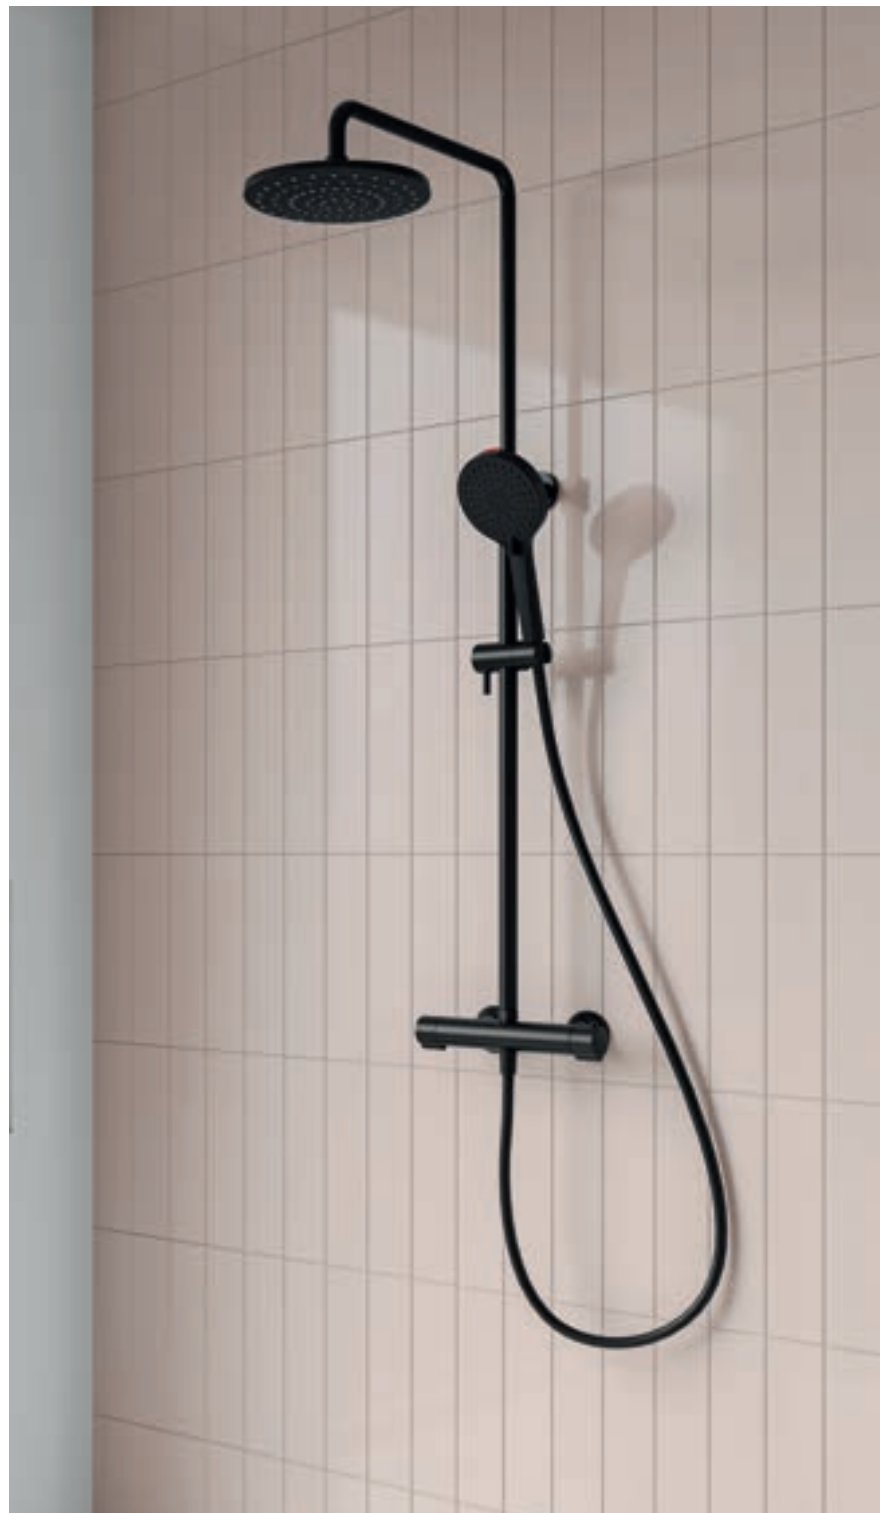

Scan here

MB-MLTEXGO2-V

£1400

GoClick® 2-outlet thermostatic adjustable height shower column

- High pressure >1.0
- GoClick® technology
- 250mm Air-Mixed rainshower
- 2-function pencil handshower
- Interchangeable indicy: IND-3

MB-CO8907-1
Toilet roll holder

£67

MB-CO8906-21
Toilet brush & holder

£115

SMART

Brushed Brass

The Brushed Brass finish introduces a touch of sophistication to the SMART collection, as the carefully crafted brushed lines not only enhance its aesthetic appeal but also bring depth and texture to elevate the overall design.