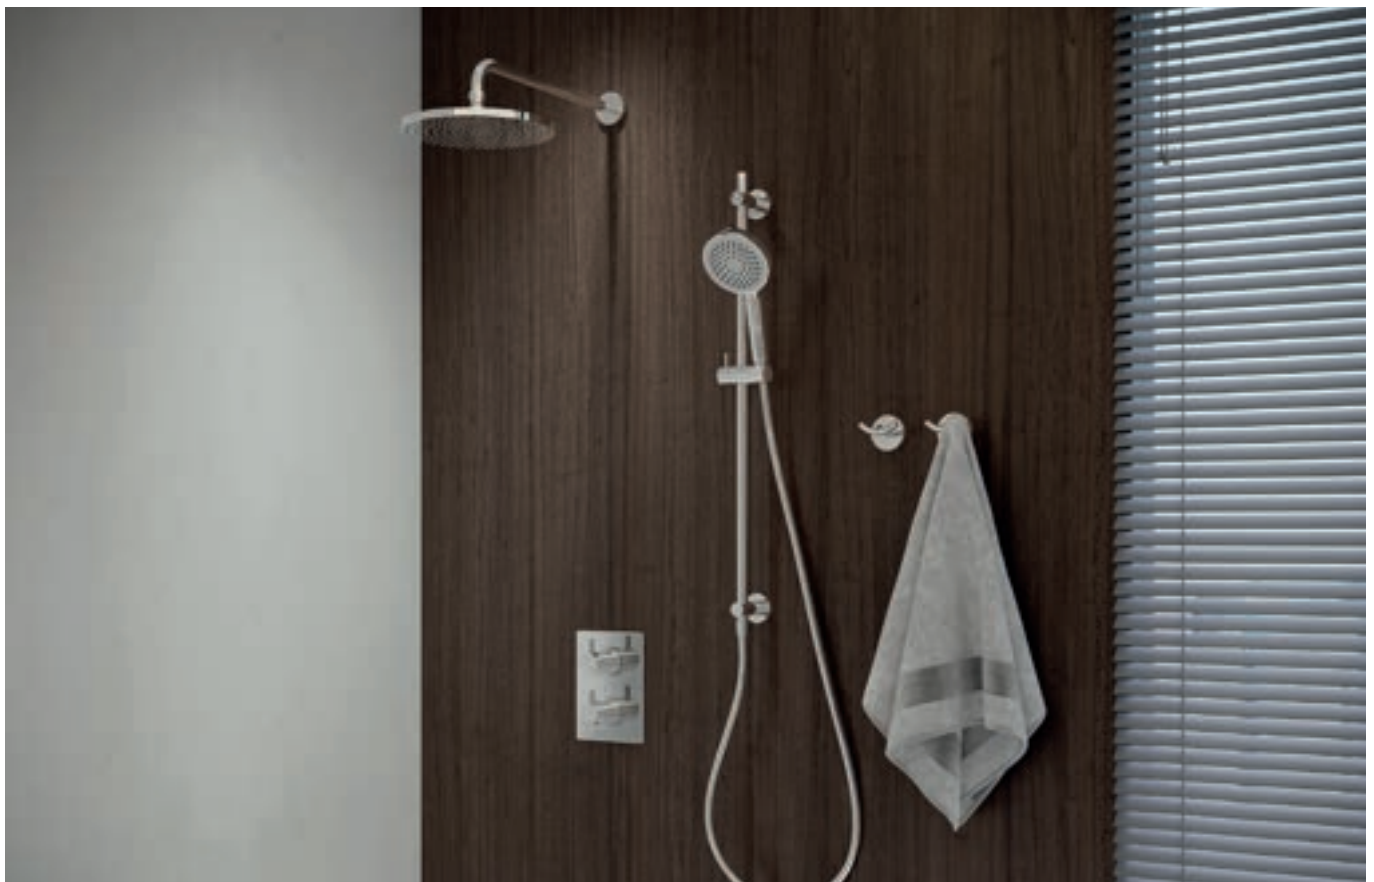

LVCSV £142

Concealed shut off valve

- Medium pressure >0.5
- Requires separate temperature control

LV4WDIV £185

3-way diverter valve only

- Medium pressure >0.5
- Requires separate temperature control

Scan here