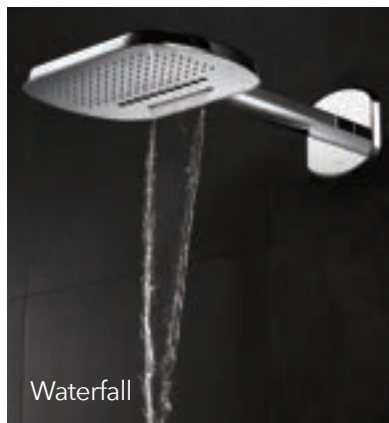

FUSION Dual Outlet

KI012 £800

FUSION design 2-function rainshower with rainstream

- High pressure >1.0

FUSION Triple Outlet

KI012A £985

FUSION design 3-function rainshower, rainstream and waterfall

- High pressure >1.0