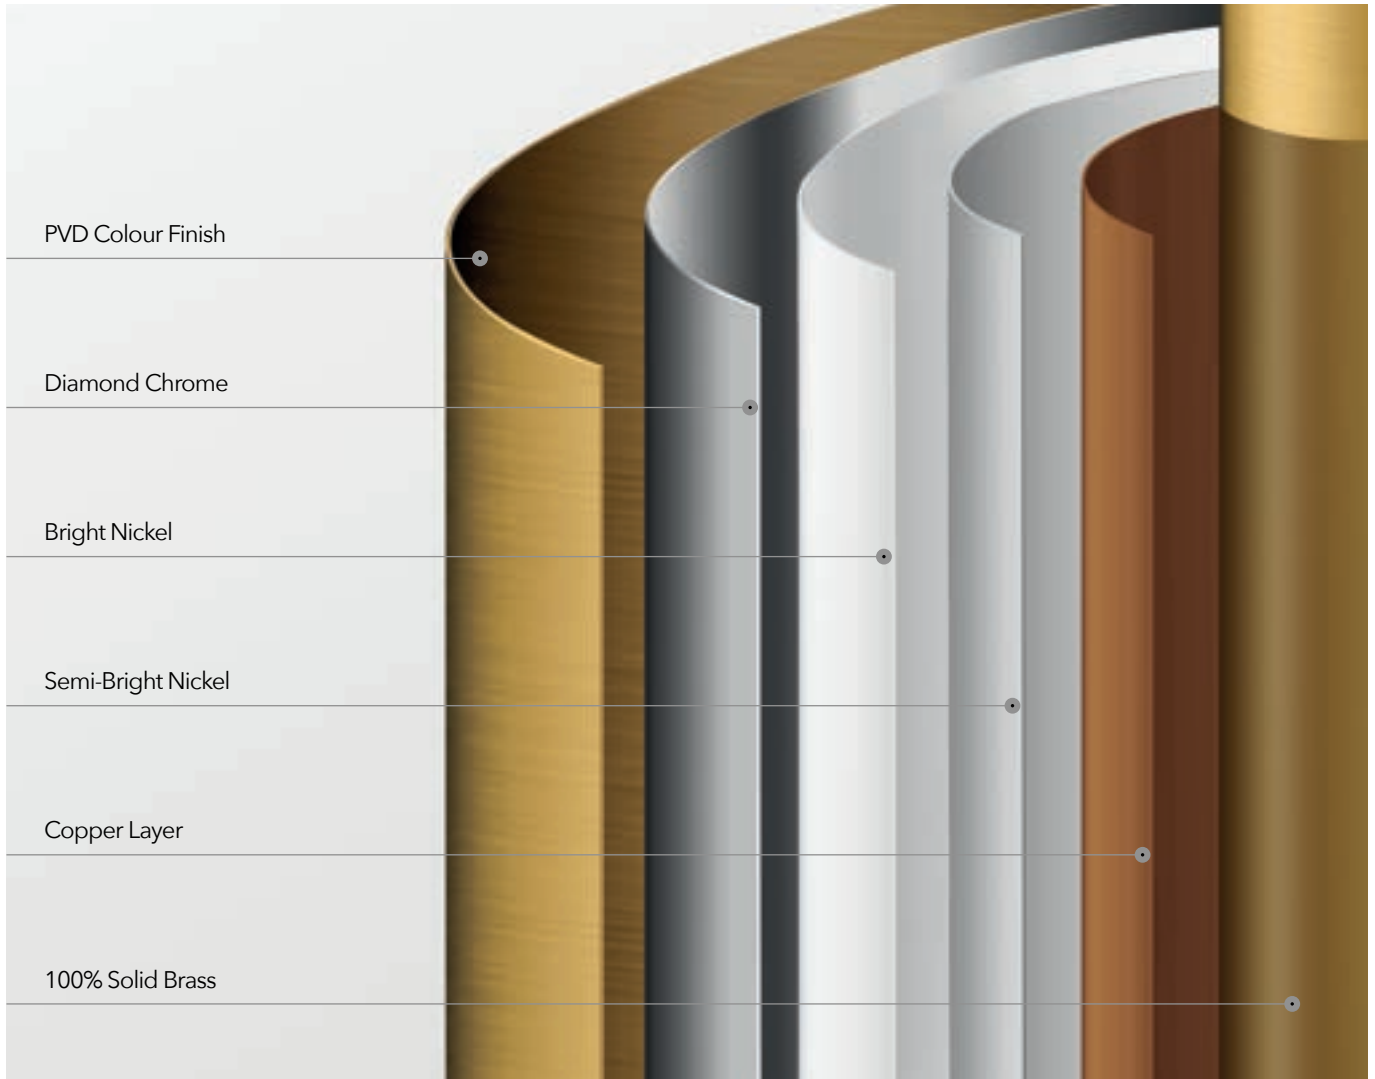

Register your product and receive a comprehensive **15 YEAR** guarantee.

Scan here

LAYERS TO PERFECTION

Six steps for **strength & longevity**

The meticulous process of our **in-house** plating is highly **effective** in preventing corrosion, resisting oxidation, and exhibiting excellent wear **resistance**.

Flova's **unique** coating technology not only brings more **durable** products but also provides you with a **variety** of bathroom colour matching solutions.

CONTENTS

MOONLIGHT

Introducing MOONLIGHT	8
 Diamond Chrome	12
 Gun Metal	20
 Matt Black	28
 Brushed Bronze	36
 Brushed Brass	44