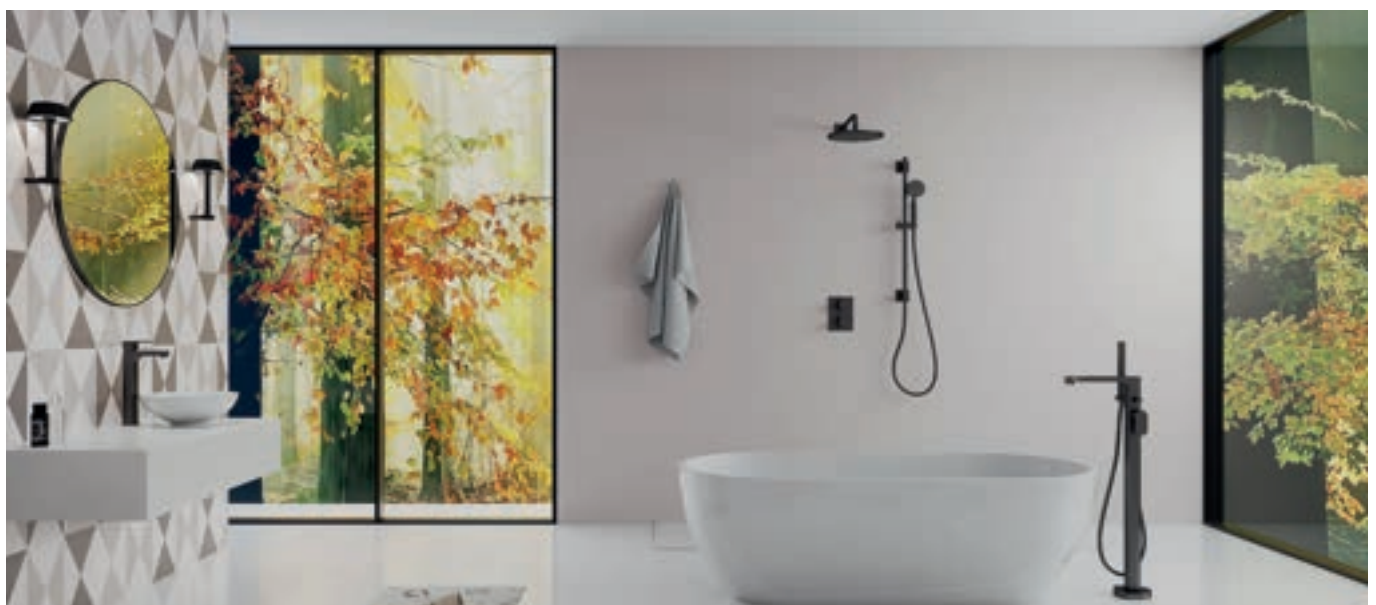

- Medium pressure >0.5

MB-KILVSA £100

Wall mounted 400mm shower arm - round plate

MB-KILVSA-SQ £100

Wall mounted 400mm shower arm - square plate

MB-KI08 £65

120mm ceiling arm

MB-KI575A £145
Round pressure boost handshower

MB-LVSS £205
Slide rail - round plate

MB-LVSS-SQ £205
Slide rail - square plate
· Excludes shower kit
· Requires wall outlet elbow

MB-KI120A £64
Wall outlet with handset holder - round plate

MB-KI8812A £80
Wall outlet with handset holder - square plate