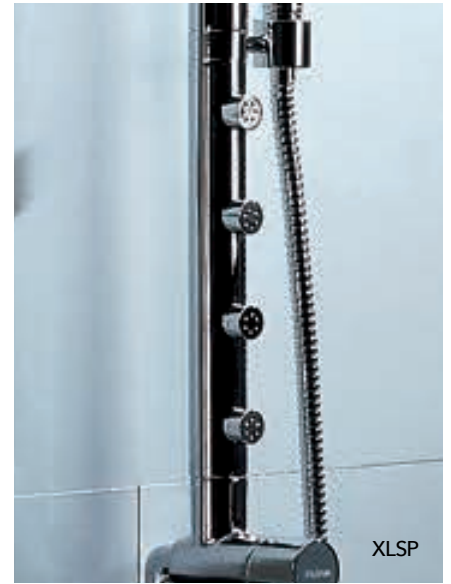

Body jets
A superior showering experience