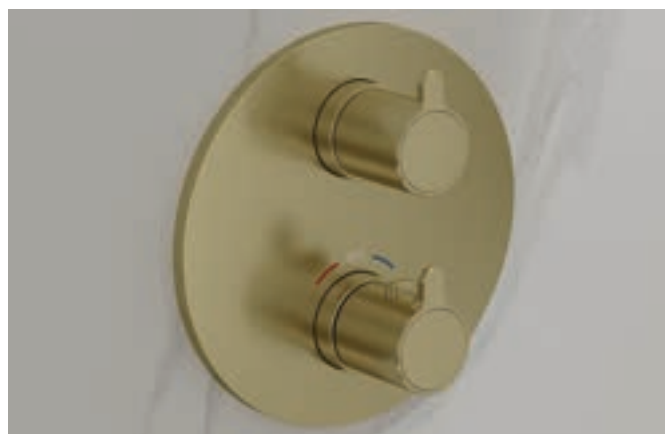

MOONLIGHT

Square

ML-TRIM/SQ £184
Diamond Chrome
SmartBOX finishing set

GM-ML-TRIM/SQ £350
Gun Metal SmartBOX
finishing set

MB-ML-TRIM/SQ £350
Matt Black SmartBOX
finishing set

BRB-ML-TRIM/SQ £350
Brushed Brass SmartBOX
finishing set

BRO-ML-TRIM/SQ £350
Brushed Bronze SmartBOX
finishing set

Round

ML-TRIM/RO £184
Diamond Chrome
SmartBOX finishing set

GM-ML-TRIM/RO £350
Gun Metal SmartBOX
finishing set

MB-ML-TRIM/RO £350
Matt Black SmartBOX
finishing set

BRB-ML-TRIM/RO £350
Brushed Brass SmartBOX
finishing set

BRO-ML-TRIM/RO £350
Brushed Bronze SmartBOX
finishing set