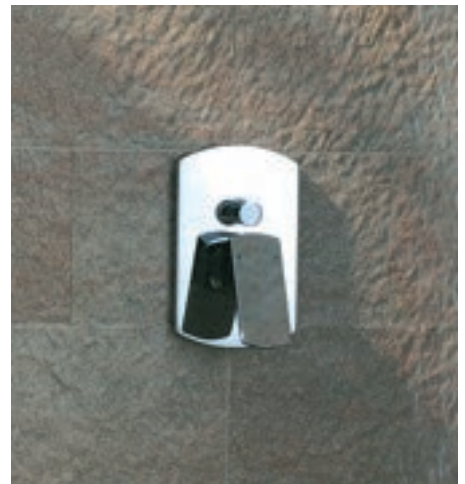

DEBAS/BFSPOUT £105
Wall mounted bath spout
· Low pressure >0.2

DEFMBSM £1390
Floor standing bath and shower mixer
· High pressure >1.0
· Includes easyfit SmartBOX

DESHVO £185
Concealed single outlet manual mixer
· Low pressure >0.2

DESHVO/DIV £230
Concealed 2-outlet manual mixer
· Medium pressure >0.5

SMBOX-UNI £418
SuperSlim thermostatic 1, 2, 3 outlet SmartBOX
· Medium pressure >0.5
· SuperSlim 57mm depth
· Requires finishing set

DE-TRIM £209
DEKKA SmartBOX finishing set
· Thermostatic anti-scald
· Requires SmartBOX - SMBOX-UNI

QU-TRIM £209
QUBA SmartBOX finishing set
· Thermostatic anti-scald
· Requires SmartBOX - SMBOX-UNI

KI015A £195
250mm slimline rainshower
· Low pressure >0.2

KI016A £470
300mm brass rainshower
· Medium pressure >0.5

KI019 £970
Design 2-function rainshower with waterfall
· High pressure >1.0