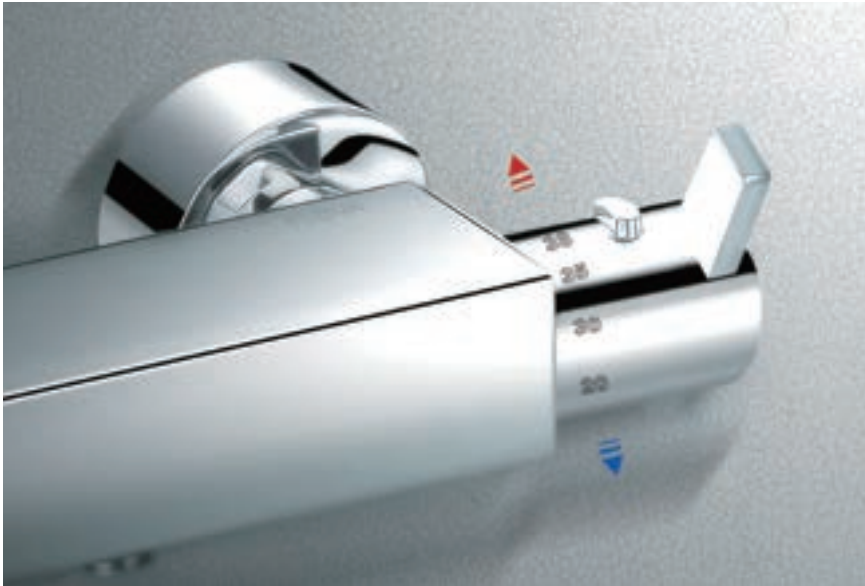

KIQUUSA £85

Wall mounted 400mm shower arm - square plate

KI010 £50

120mm square ceiling mounted shower arm

See page 254 for more information

STTBV £490

Exposed thermostatic bar valve

· Medium pressure >0.5