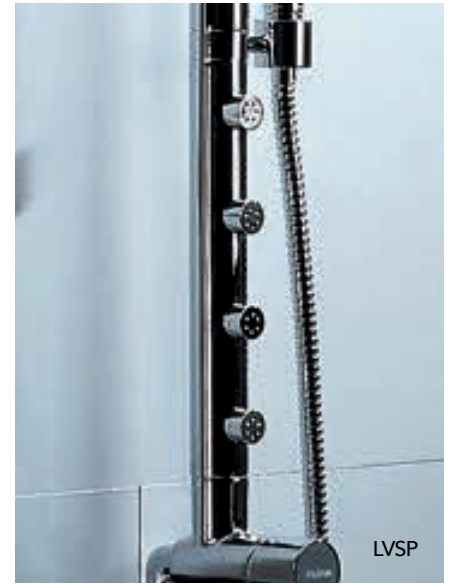

Body jets
A superior showering experience