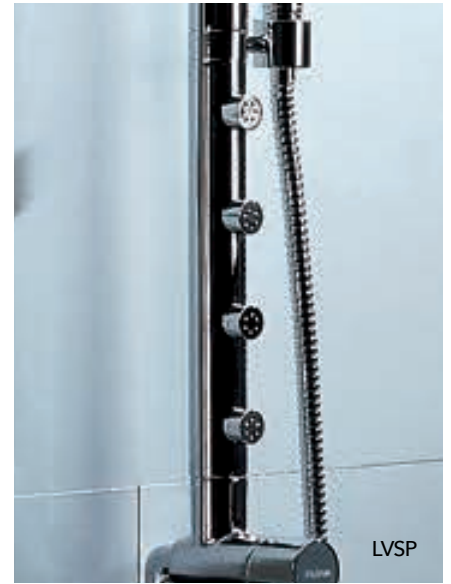

Adjustable height
Set your shower to your desired height

Easy to clean
Rubber nozzles simply wipe clean

Cool to touch
Safety is paramount

Body jets
A superior showering experience

LVSP

Single-Function

LVBVPACK2 £635
Thermostatic exposed bar valve with slide rail kit