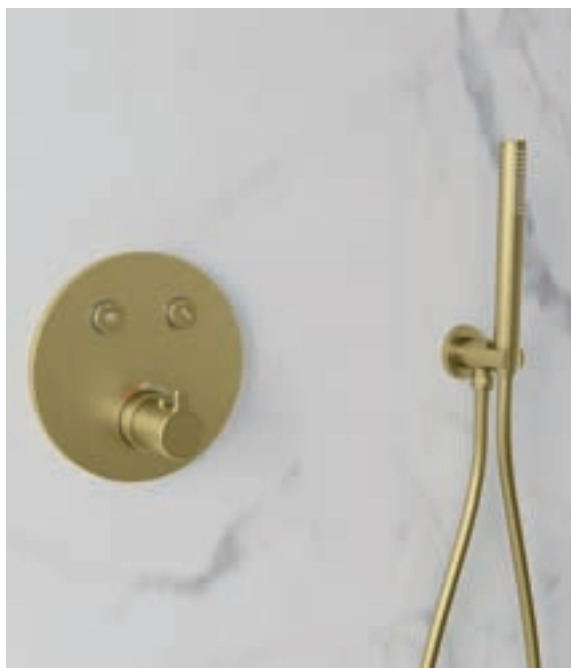

BRO-CO8907-1
Toilet roll holder

£67

BRO-CO8906-21
Toilet brush & holder

£115

MOONLIGHT

Brushed Brass

The pure and simplistic grace of the Brushed Brass MOONLIGHT collection not only adds a touch of elegance but also seamlessly integrates with various design themes, making it a versatile and sophisticated choice for your bathroom.