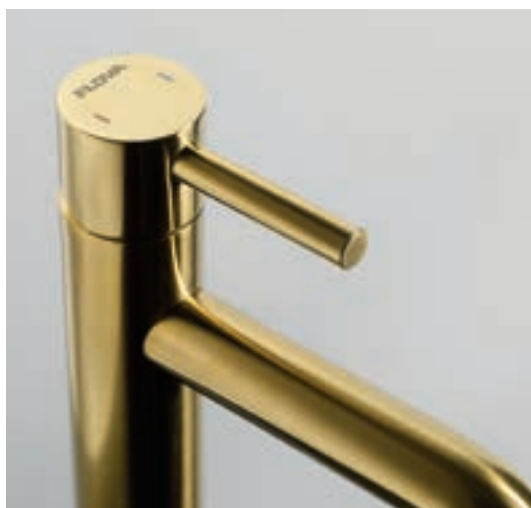

BRB-CO8906-6
Towel ring

£84

BRB-CO8907-1
Toilet roll holder

£67

BRB-CO8906-21
Toilet brush & holder

£115

LEVO

Brushed Gold

Brushed Gold stands as a vibrant and bold statement within the LEVO collection, adding a touch of vibrancy and making a notable impact. Its timeless elegance transforms spaces into expressions of refined sophistication.