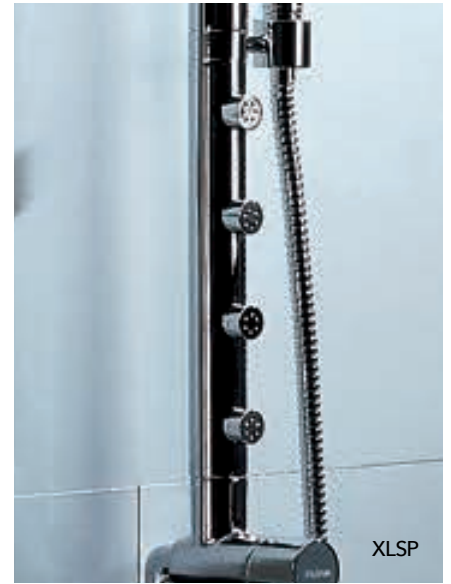

Body jets
A superior showering experience

XLSP