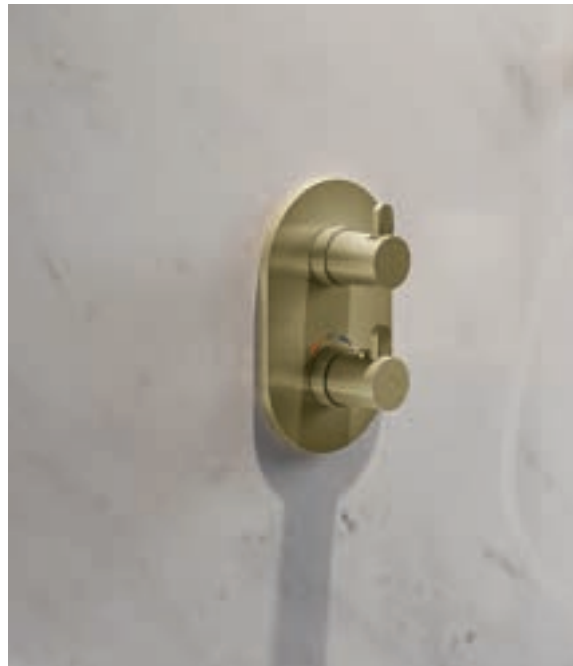

MB-CO8907-1
Toilet roll holder

£67

MB-CO8906-21
Toilet brush & holder

£115

SMART

Brushed Brass

The Brushed Brass finish introduces a touch of sophistication to the SMART collection, as the carefully crafted brushed lines not only enhance its aesthetic appeal but also bring depth and texture to elevate the overall design.