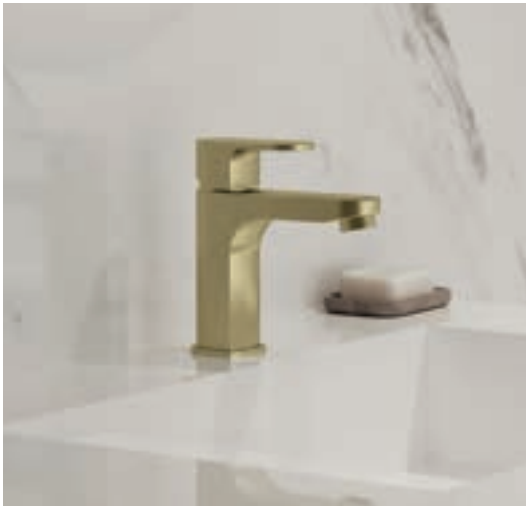

MB-CO8907-1
Toilet roll holder

£67

MB-CO8906-21
Toilet brush & holder

£115

SMART

Brushed Brass

The Brushed Brass finish introduces a touch of sophistication to the SMART collection, as the carefully crafted brushed lines not only enhance its aesthetic appeal but also bring depth and texture to elevate the overall design.