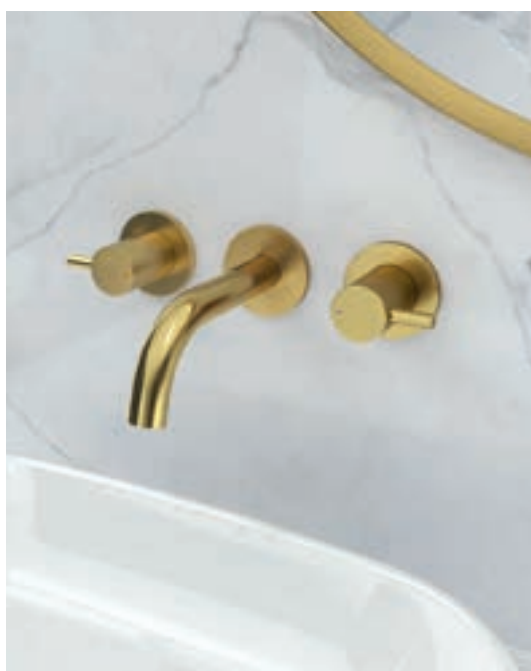

LEVO

Brushed Gold

Brushed Gold stands as a vibrant and bold statement within the LEVO collection, adding a touch of vibrancy and making a notable impact. Its timeless elegance transforms spaces into expressions of refined sophistication.