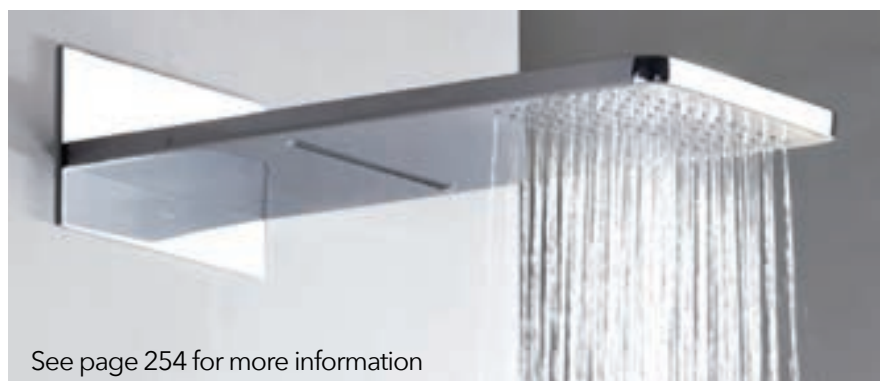

Scan here

GOBOX-UNI £355

GoClick® thermostatic 2 or 3 outlet GoBOX

- High pressure >1.0
- Not compatible with a positive head pump
- GoClick® flow control
- Requires finishing set

ANGO-2 £363

ANNECY 2-outlet GoClick® finishing set

- Thermostatic anti-scald
- Requires GoBOX - GOBOX-UNI

ANGO-3 £410

ANNECY 3-outlet GoClick® finishing set

- Thermostatic anti-scald
- Requires GoBOX - GOBOX-UNI

Scan here

SMBOX-UNI £418

SuperSlim thermostatic 1, 2, 3 outlet SmartBOX

- Medium pressure >0.5
- SuperSlim 57mm depth
- Requires finishing set

AN-TRIM £184

ANNECY SmartBOX finishing set

- Thermostatic anti-scald
- Requires SmartBOX - SMBOX-UNI

KI019 £970

Design 2-function rainshower with waterfall

- High pressure >1.0

See page 254 for more information