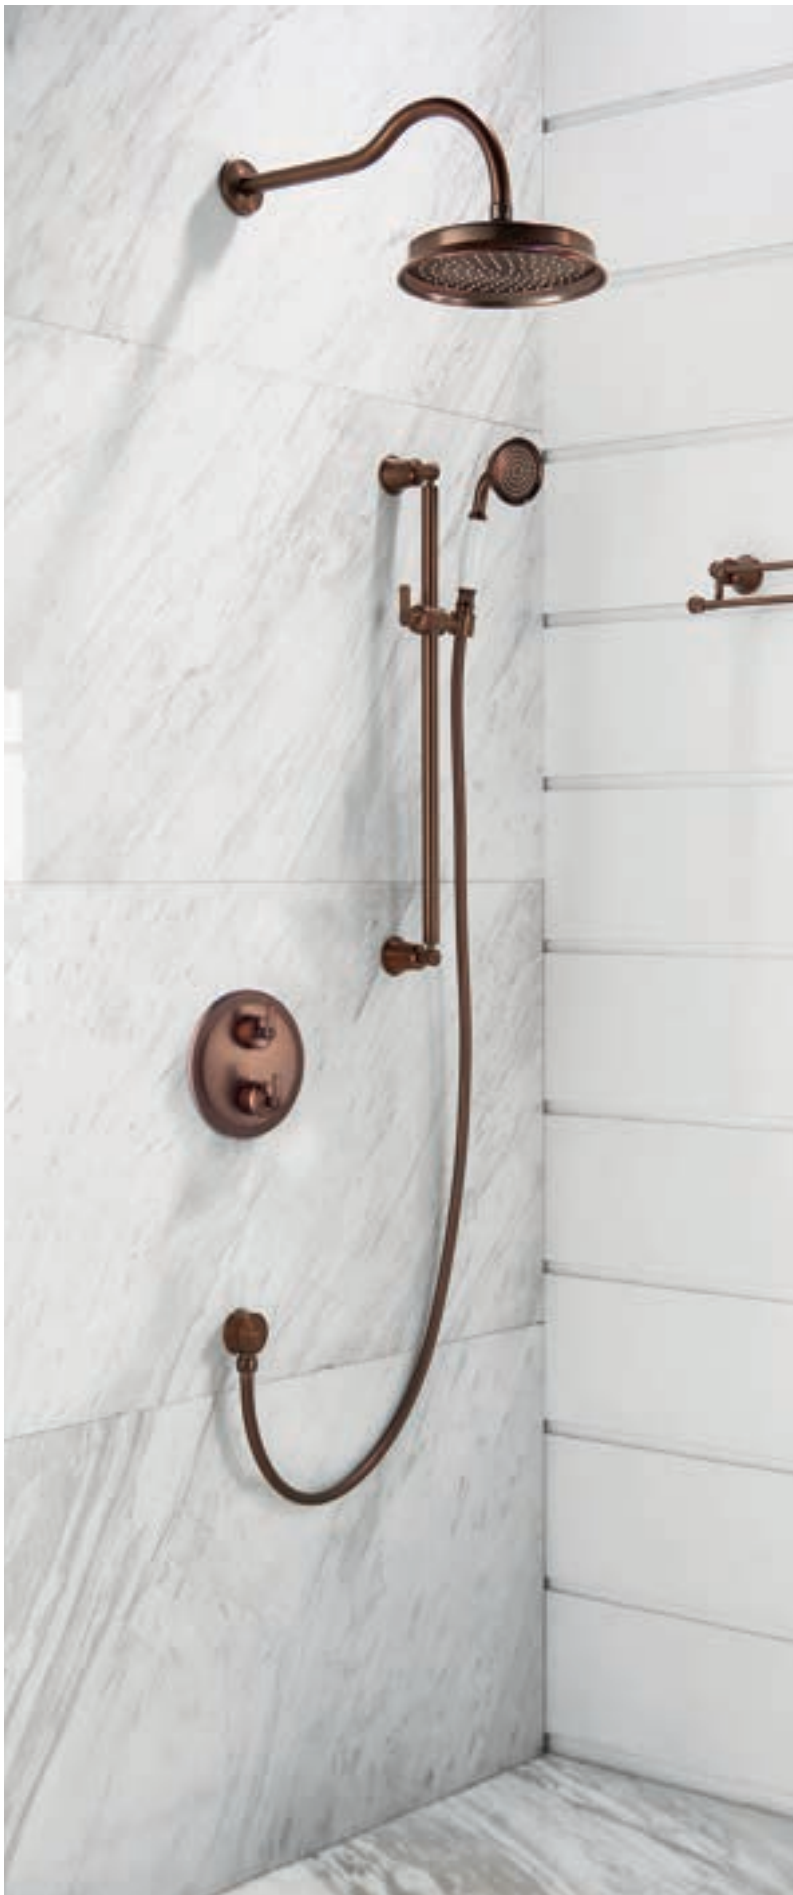

- Medium pressure >0.5

KILISA-ORB £148

Wall mounted shower arm

KI09-ORB £91

Traditional ceiling mounted shower arm

KI040-ORB £84
Traditional single
function handshower

KI201D-ORB £48
Smooth PVC 1.5m
shower hose

FVKI117-ORB £34
Traditional swivel
handset holder

KIL120-ORB £46
Traditional wall outlet
elbow

LISFSS-ORB £338
**Slide rail set excluding
wall outlet**
• Low pressure >0.2
• Smooth 1.5m hose
• Requires wall outlet elbow