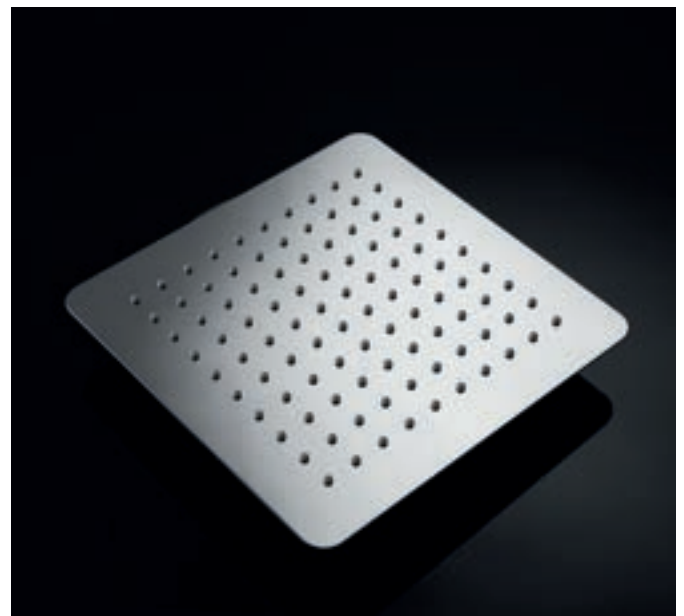

KI026A £225
250mm design Air-Mixed rainshower
· Medium pressure >0.5

KI025A £185
250mm slimline rainshower
· Low pressure >0.2

KI015A £195
250mm slimline rainshower
· Low pressure >0.2

KILVSA £72
Wall mounted 400mm shower arm - round plate

KILVSA-SQ £72
Wall mounted 400mm shower arm - square plate

KI08 £42
120mm ceiling arm