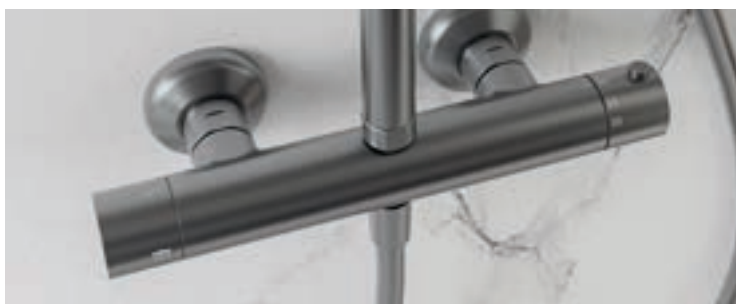

Cool to touch
Safety is paramount

Scan here to watch our LINEA video