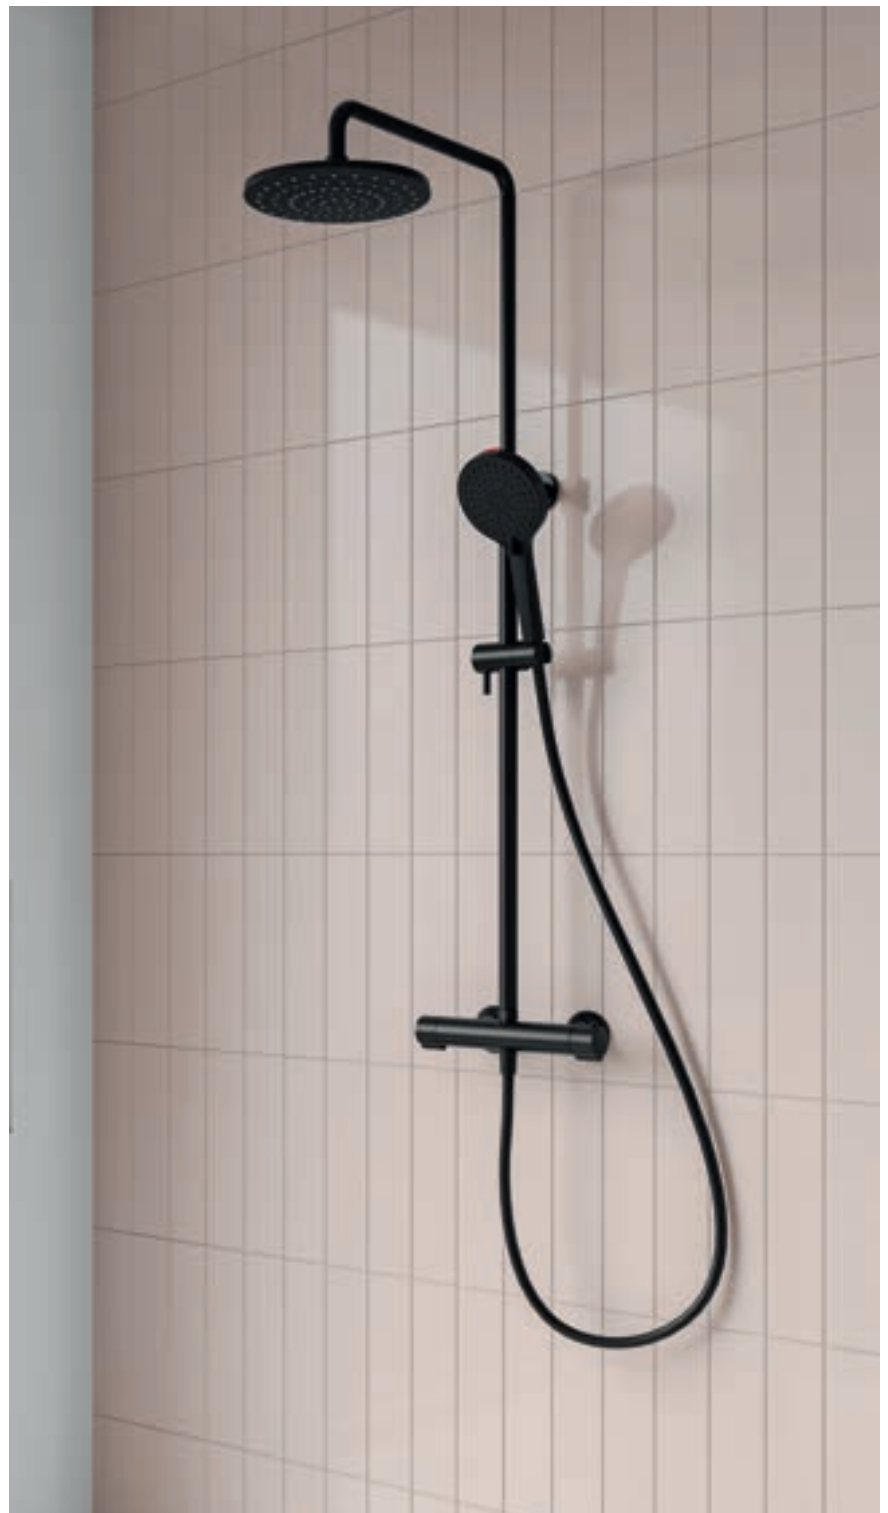

FIXKIT £68

Mounting fixing kit for exposed showering

- 150mm centres
- Optional fixing kit

FL-EASYKIT £38

Easy installation kit

- Suitable for 15mm copper pipe installation

MB-CO8906-9
Robe hook

£50