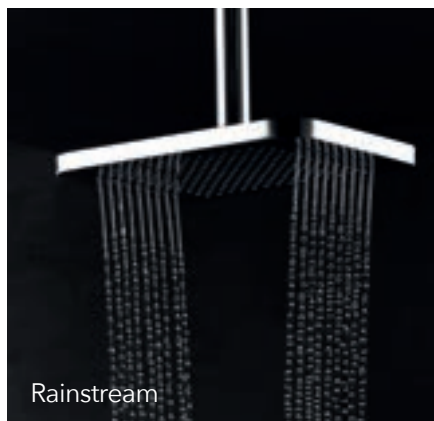

SPRING Dual Outlet

Immerse yourself in the harmonious blend of Air-Mixed rainshower and a soothing rainstream massage, delivering a shower experience brimming with unparalleled comfort.