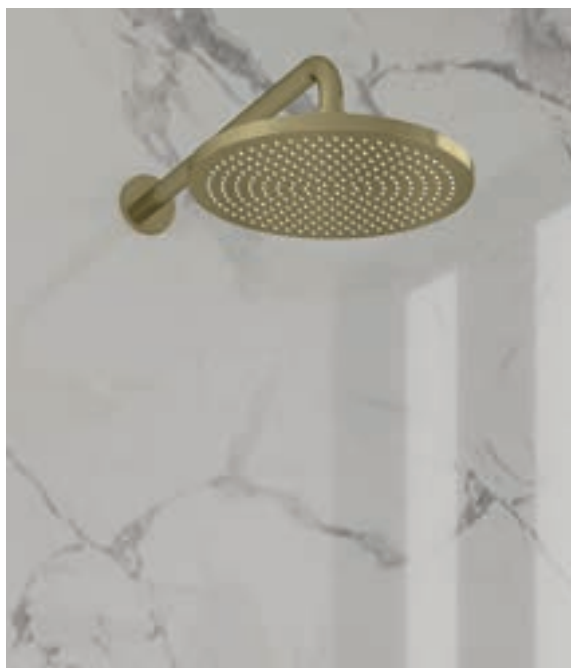

LEVO

Brushed Brass

The Brushed Brass finish in LEVO is seamlessly complemented by its elegantly curved edges, creating a harmonious synergy that enhances both the aesthetic appeal and tactile experience of the design.