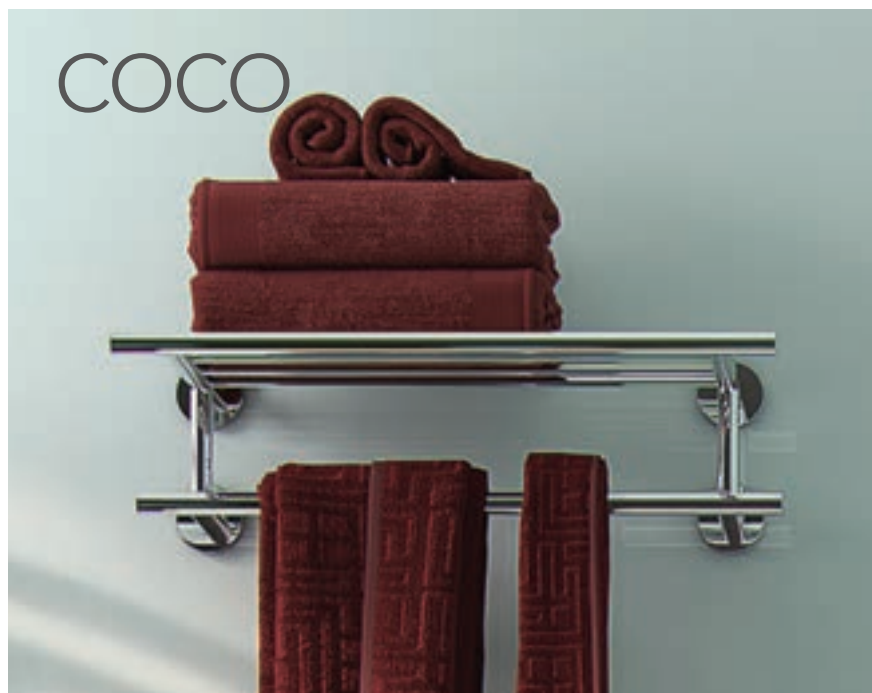

LI8985-ORB £92
Towel ring

LI8990-ORB £111
Toilet brush & holder

CO8906-4 £59
COCO 135mm wire soap dish

CO8906-10 £65
COCO 220mm wire soap dish

CO8906-14 £43
COCO glass soap dish

CO8906-12 £45
COCO single tumbler holder

CO8906-5 £65
COCO double tumbler holder