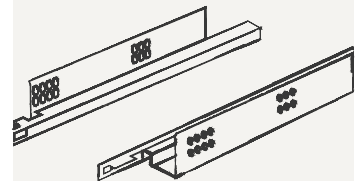

COMPONENTS

All of our furniture is fitted with high-quality components, from handles to bespoke finishes, the little details make a difference.