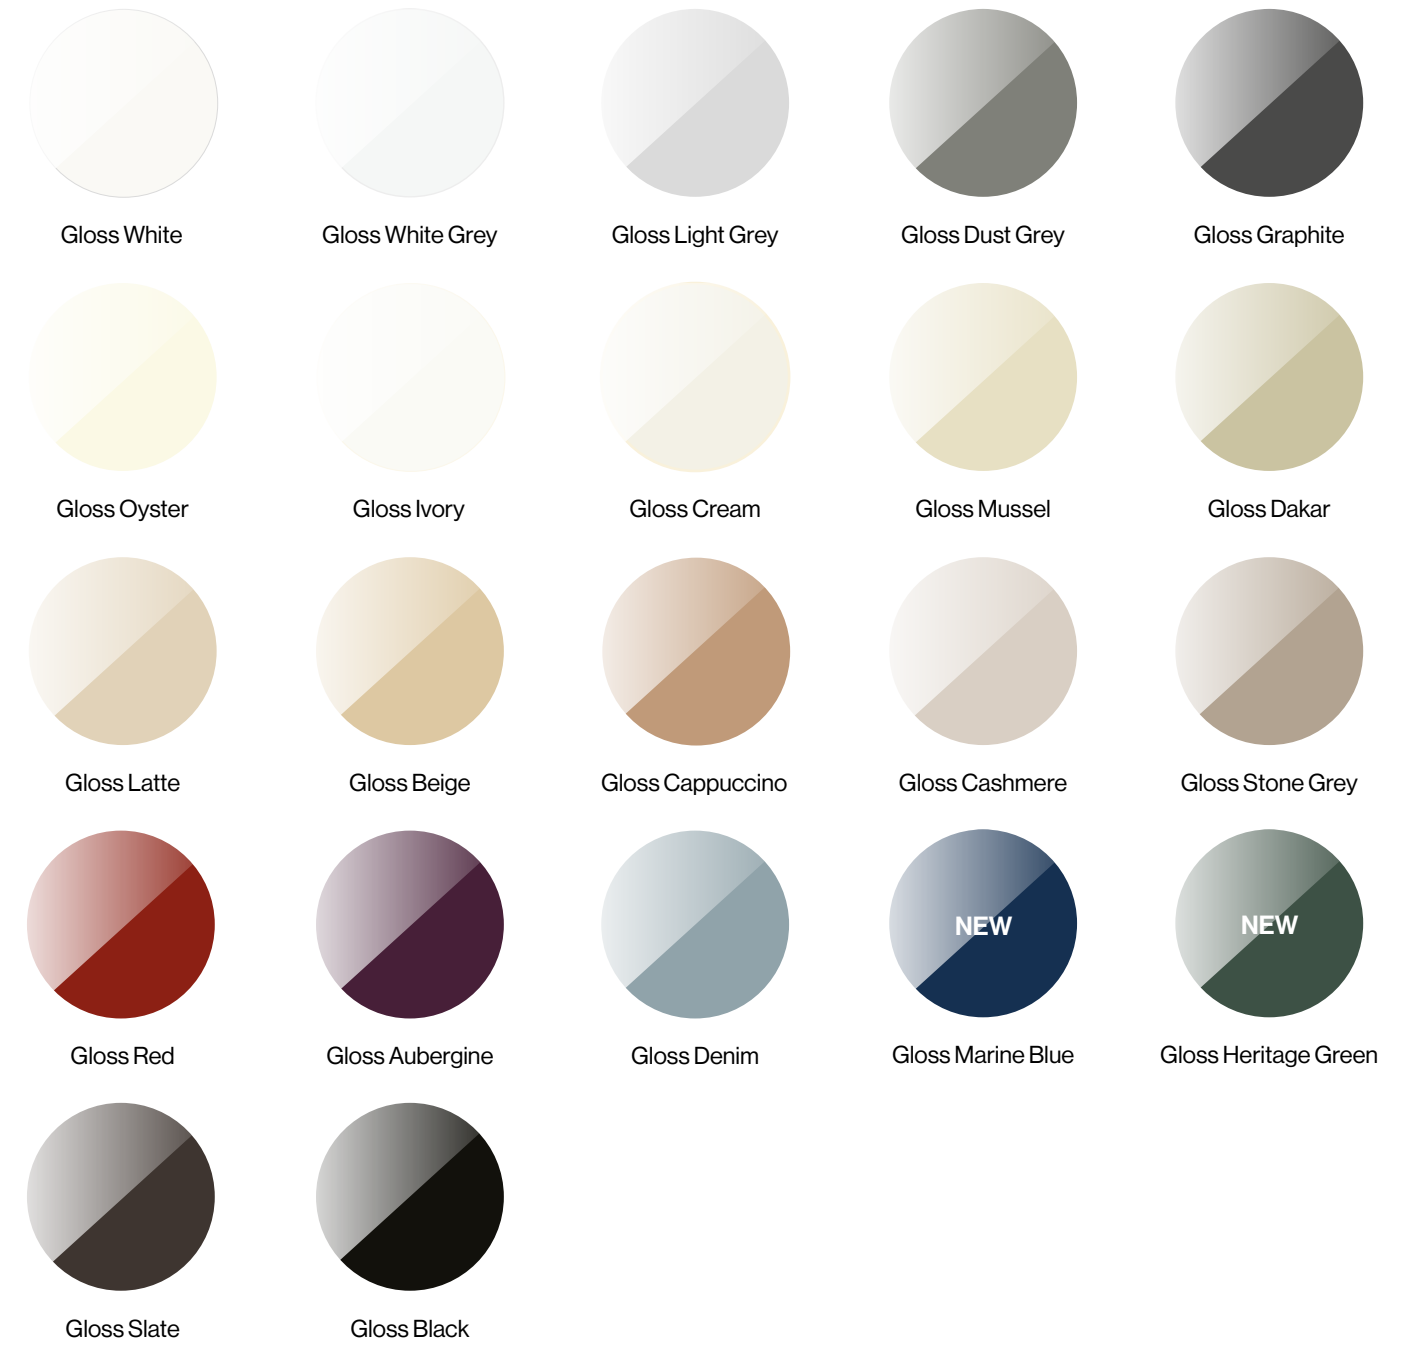

## Matt Finishes / Woodgrain Effects

## Matt Finishes / Legno

**Matt Finishes / Smooth**

**Matt Finishes / Super Smooth Matt Uni-Colours Super Smooth Matt Uni-Colours**

**Gloss Finishes / High Gloss Uni-Colours and Metallics**

**9 Modern Door Styles**