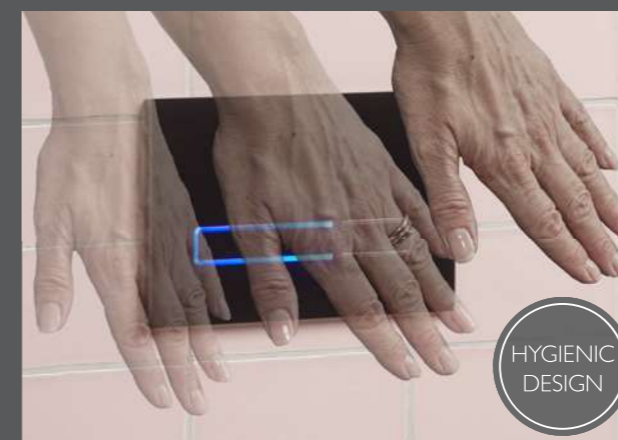

^Δ Round button supplied with cistern as standard *Compatible, so long as provision made for maintenance access

⁺ Compatible when used in standard depth furniture only

SENSOR FLUSH PLATE

CONTACTLESS DUAL FLUSH SENSOR PLATE

- Provides a touchless flush, with just the wave of a hand
- Best used with concealed cisterns in furniture
- Powered by 4 x AA batteries
- Low battery power alarm, battery life in excess of 1 year (normal domestic conditions, good quality batteries)
- Dual flush
- Discreet decal included to indicate sensor location
- Works through surfaces up to 25mm thick (including ceramic tiles, fascias & worktops)

TAKE A LOOK...
See how the contactless dual flush sensor works

Contactless Dual Flush Sensor

Black
210(w) x 137(h)mm

Sensor - TR9014

CONTACTLESS SENSOR DUAL FLUSH PLATE

- Recommended for in-wall installations
- Contactless flushing
- Powered by 4 x AA batteries (easy to change, no tools required)
- Low battery power alarm (battery life in excess of 1 year)
- Dual flush
- Manual override flush
- Illuminates on operation
- Use on wall hung frames and In-wall cistern (not compatible with slim depth furniture)

Contactless Sensor Flush Plate

Black
210(w) x 137(h)mm
Flush Plate - TR9025

TOUCH OPERATED SENSOR DUAL FLUSH PLATE

- Recommended for furniture or lower height installations
- Touch operated to prevent inadvertent use
- Powered by 4 x AA batteries (easy to change, no tools required)
- Low battery power alarm (battery life in excess of 1 year)
- Dual flush
- Manual override flush
- Illuminates on operation
- Use on wall hung frames and In-wall cistern (not compatible with slim depth furniture)