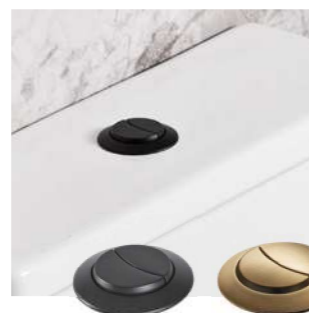

BLACK & BRUSHED BRASS UPGRADES

Optional Flush Button Upgrade
For use with Orbit cisterns

Brushed Brass - TR9038
Black - TR9026