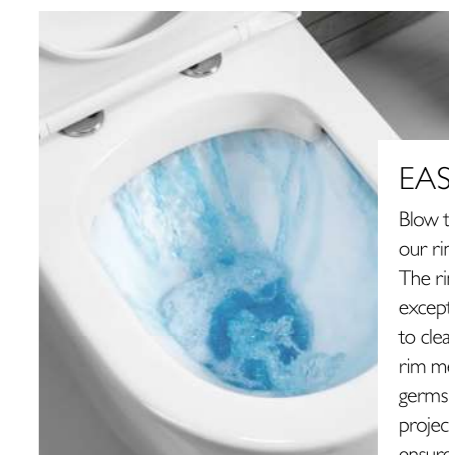

Secure-Fix QR

Back To Wall WC
365(w) x 410(h) x 565(d)mm
Pan - BTW250S
Seat - TS250S-SF

Secure-Fix QR

Wall Hung WC
365(w) x 310(h) x 510(d)mm
Pan - WH250S
Seat - TS250S-SF

EASI-CLEAN

Blow the lid on germs with our rimless WC technology. The rimless design makes it exceptionally hygienic and easy to clean, a simple wipe of the rim means there is nowhere germs can hide. Water is projected around the bowl to ensure it is completely clean.