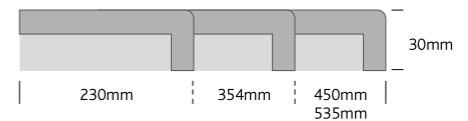

Continuous Corian® Worktop Configurations

Corian® Worktop		
SSVT-FJ	Fabricated Joint	£215
SSVT-1CB	Cut-Back	£215