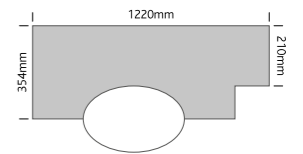

PRICING YOUR CORIAN® WORKTOP

Example	
Corian® worktop 354 x 30 x 1220mm (Based on 535mm price @ £63 per 100mm)	£756
Corian® Semi-counter top basin - white (SCB) Cut-back (SSVT-1CB)	£1034 £215
Total	£2005