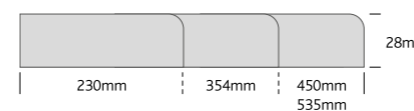

WHITE GLOSS

WHITE CRYSTAL

CARRERA MARBLE