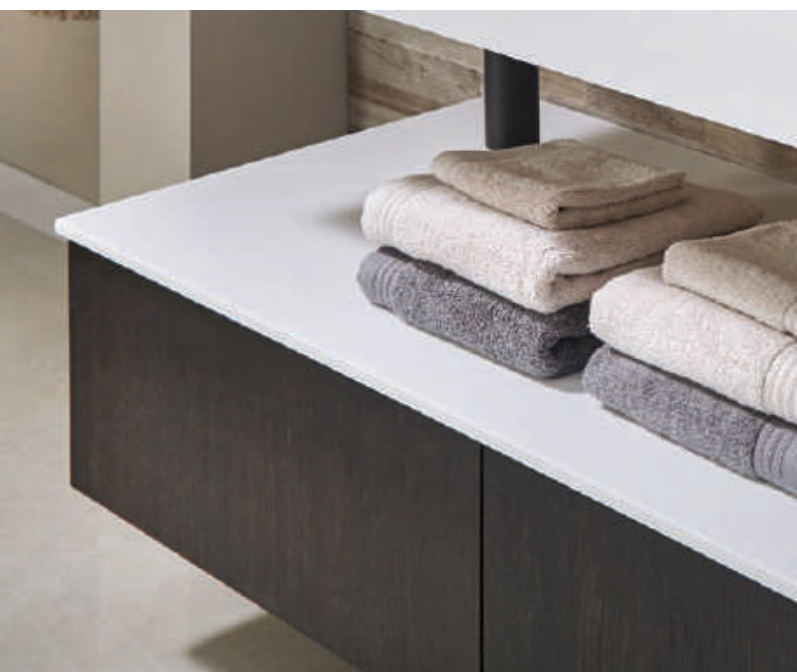

CORIAN®
Venaro White

Console Worktop: Corian® Venaro White
Basin: Corian® Integrated Oval Colour Match
Furniture: Natura Dark Oak
Handles: Blum® Push to Open