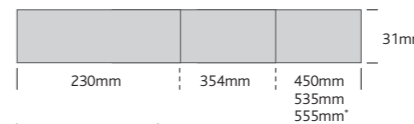

* 555mm is a special size to suit specific In-Frame furniture

- All wood veneer surfaces are 31mm thickness
- Square edge profile
- Supplied edged at both ends
- Prices rounded up to the nearest 100mm
- Please state exact length required
- Maximum length 3000mm
- Minimum worktop charge 500mm

WORKTOPS Laminates

Choose from our wide range of 9 laminate finishes. A cost effective and practical surface solution for your furniture.

Continuous Laminate Worktops

28mm Continuous Laminate Worktop		
SFTF	28 x 230	£14 per 100mm
FTF	28 x 354	£17 per 100mm
VTE	28 x 450/535	£21 per 100mm

- All laminate surfaces are available in 28mm thickness
- Rounded edge profile
- Supplied edged at both ends
- Prices rounded up to the nearest 100mm
- Please state exact length required
- Maximum length 3000mm
- Minimum worktop charge 500mm