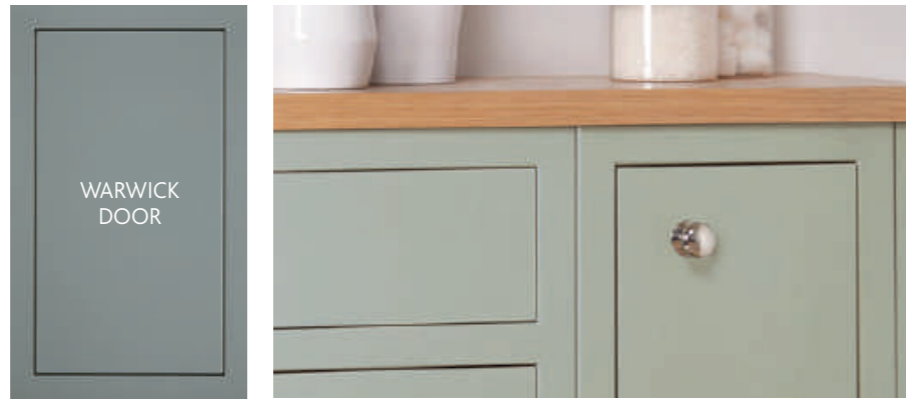

IN-FRAME COLLECTION

Our In-Frame collection of furniture is available in the following door styles.

Warwick