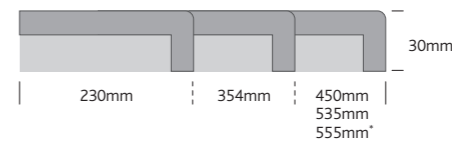

Continuous Corian® Worktop Configurations

Corian® Worktop		
SSVT-FJ	Fabricated Joint	£215
SSVT-1CB	Cut-Back	£215
SSVT-CC	Curved Corner	£237