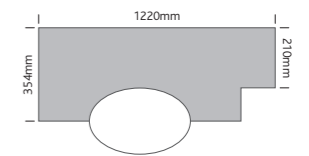

PRICING YOUR CORIAN® WORKTOP

Example	
Corian® worktop 354 x 30 x 1220mm (Based on 535mm price @ £63 per 100mm)	£756
Corian® Semi-counter top basin - white (SCB) Cut-back (SSVT-1CB)	£1034
Total	£2005