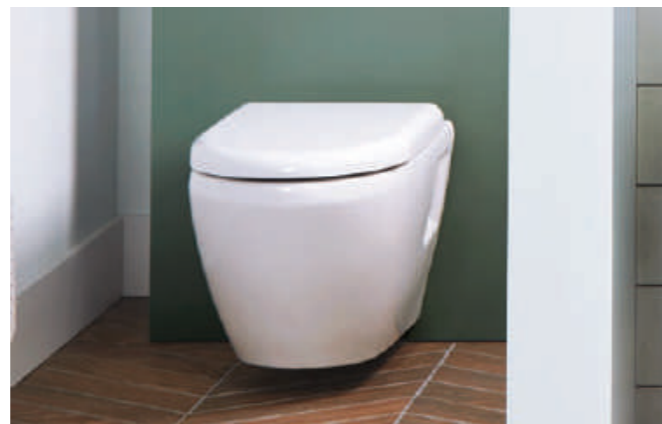

CODE	PRICE
I BTW WC	£367
· 355 x 540mm	
Soft Close Toilet Seat	
I SC SEAT	£165

CODE	PRICE
I WM WC	£367
· 355 x 540mm	
Soft Close Toilet Seat	
I SC SEAT	£165

CODE	PRICE
Z BTW WC	£286
· 355 x 520mm	
Soft Close Toilet Seat	
Z SC SEAT	£167

Zen Wall Hung WC Pan

CODE	PRICE
Z WM WC	£274
· 360 x 500mm	
Soft Close Toilet Seat	
Z SC SEAT	£167