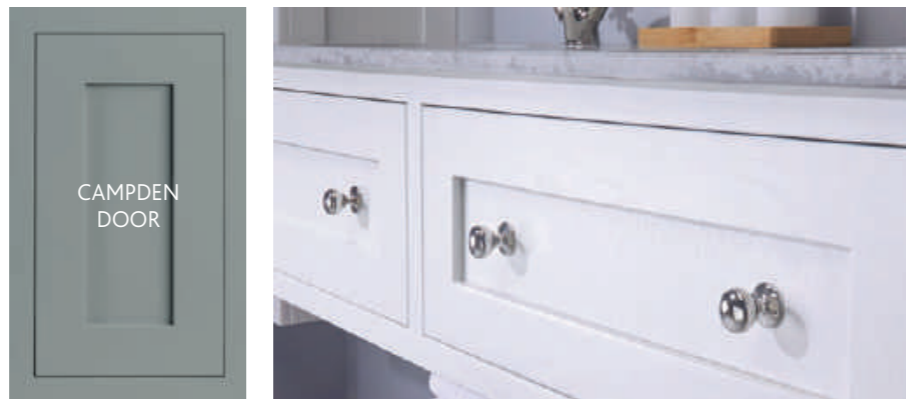

IN-FRAME COLLECTION

Our In-Frame collection of furniture is available in the following door styles.

Warwick

Campden

Salisbury

Broadway

Painted Finishes

Wood Finishes

Please note: all wood finish products are manufactured from natural materials, and grain and shade will vary from piece to piece. It is not possible to match the grain to a sample supplied.

Bespoke Painted

We offer a bespoke painted colour service where we can paint your furniture to match all popular paint brands on the market.

To have your furniture painted in a specific paint colour apply an additional cost of £399.00 (retail including VAT) to your order.