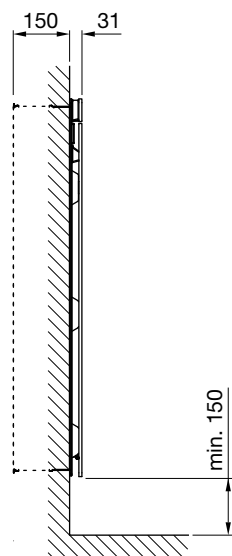

Zehnder Zenia

Scan for the complete CE compliant technical specifications

In stock items highlighted in bold below	Height mm	Width mm	Finish	Radio frequency remote programmer IPX4 Zone 1 Bath, Zone 2 Shower, Class II Electric rating (Watts)	RRP (ex VAT)	RRP (inc 20% VAT)

Zehnder Zenia

ZENRW-100-045/X	1000	450	white glass	1000	£2,054	£2,464.80
ZENLW-100-045/X	1000	450	white glass	1000	£2,054	£2,464.80
ZENRB-100-045/X	1000	450	black glass	1000	£2,054	£2,464.80
ZENLB-100-045/X	1000	450	black glass	1000	£2,054	£2,464.80

Accessories					
Model		Height mm	Width mm	RRP (ex VAT)	RRP (inc 20% VAT)
Wall frames					
ZENFRM-100-045	Zehnder Zenia recessed wall frame	977	430	£223	£267.60
ZENFRD-100-045	Zehnder Zenia wall mounted frame	1003	451	£656	£787.20

Available either flush or wall mounted
Controlled via the Zehnder Connect App or intuitive touch controls
Option for left or right door opening

in-wall installation