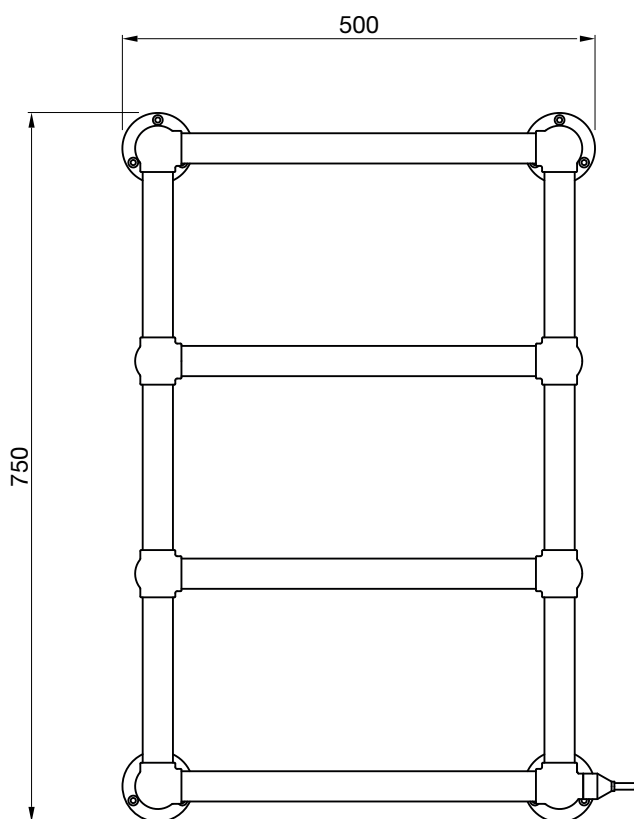

Zehnder Buckingham Electric

In stock items highlighted in bold below	Height mm	Width mm	Finish	Simple immersion heater Class I IPX4 Zone 1 Bath, Zone 2 Shower Electric rating (watts)	RRP (ex VAT)	RRP (inc 20% VAT)

Zehnder Buckingham Electric

BUCKE/F-075-050-CPEO	750	500	chrome	150	£1,458	£1,749.60
BUCKE/F-075-050-BNEO	750	500	bright nickel	150	£1,765	£2,118.00
BUCKE/F-075-050-AGEO	750	500	antique gold	150	£2,502	£3,002.40
BUCKE/F-075-050-DGEO	750	500	dark gold	150	£2,502	£3,002.40
BUCKE/F-075-050-PBEO	750	500	polished brass	150	£2,377	£2,852.40
BUCKE/F-075-050-ABEO	750	500	antique brass	150	£2,377	£2,852.40
BUCKE/F-075-050-BZEO	750	500	antique bronze	150	£2,377	£2,852.40
BUCKE/F-075-050-ACEO	750	500	antique copper	150	£2,377	£2,852.40
BUCKE/F-075-050-PCEO	750	500	polished copper	150	£2,377	£2,852.40
BUCKE/F-075-050-BCEO	750	500	brushed copper	150	£2,377	£2,852.40

Tube: Horizontal Ø31.8mm
Tube: Vertical Ø31.8mm
All dimensions in mm