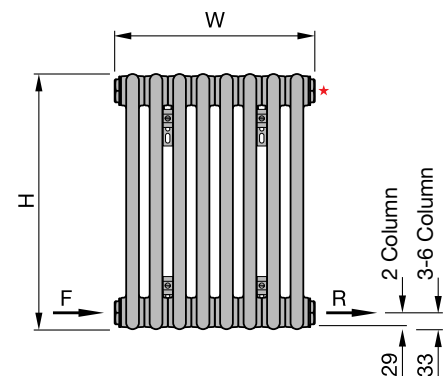

*1/2" air vent
Width excludes air vent
F = flow
R = return
H = height
W = width
Tube: Vertical Ø 25mm
All dimensions in mm