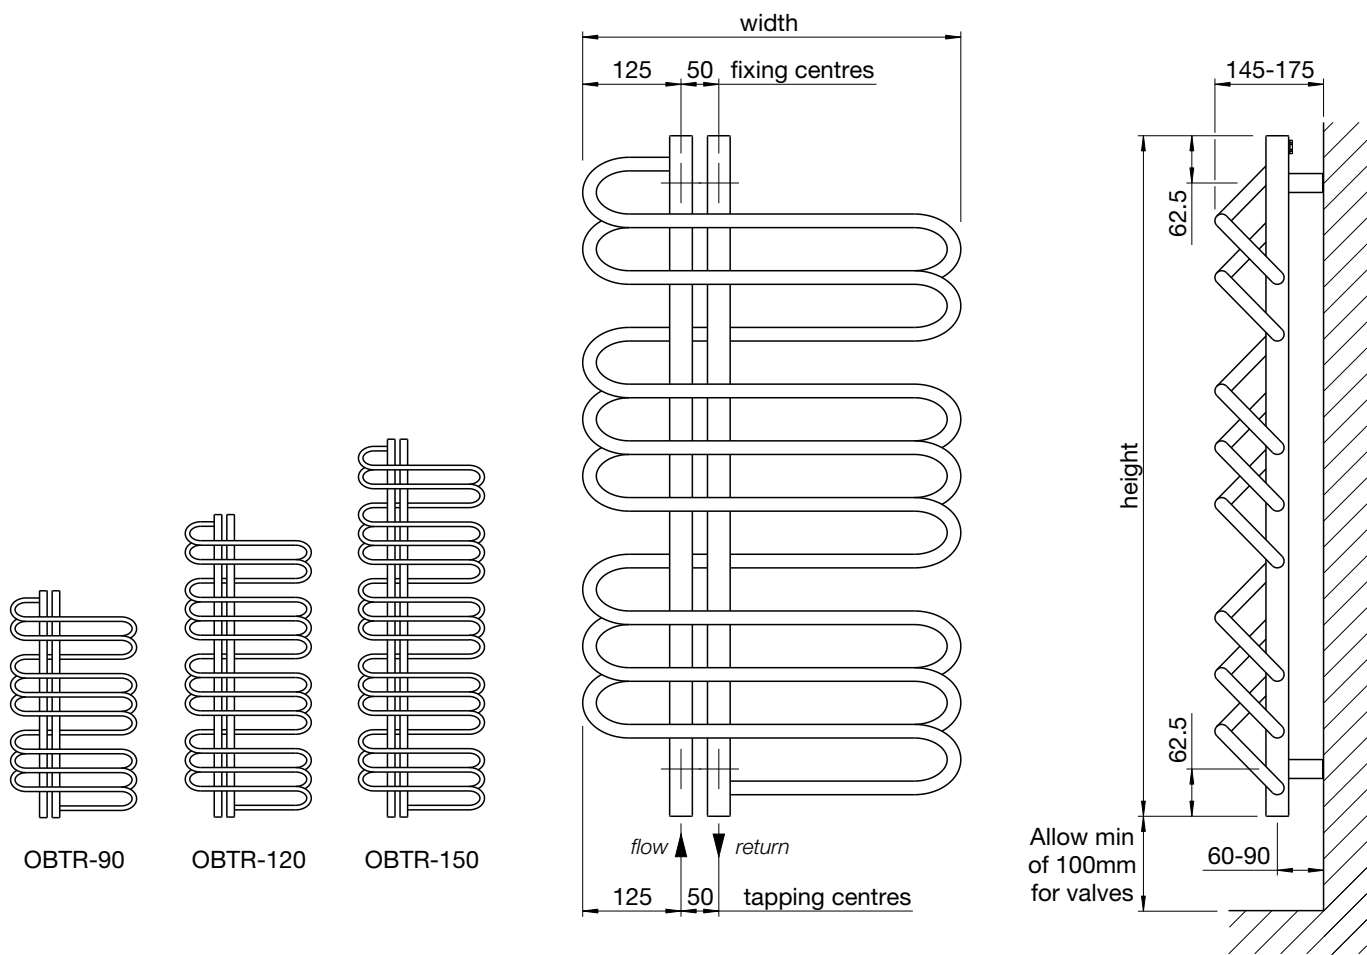

Zehnder Orbit

In stock items highlighted in bold below	Height mm	Width mm	Finish	Output $\Delta T=50^{\circ}\text{C}$ Watts/btu All outputs certified to EN 442	RRP (ex VAT)	RRP (inc 20% VAT)

OBTL-090-050	900	500	stainless steel mirror	295/1007	£905	£1,086.00
OBTL-120-050	1200	500	stainless steel mirror	403/1375	£1,186	£1,423.20
OBTL-150-050	1500	500	stainless steel mirror	516/1761	£1,448	£1,737.60
OBTR-090-050	900	500	stainless steel mirror	295/1007	£905	£1,086.00
OBTR-120-050	1200	500	stainless steel mirror	403/1375	£1,186	£1,423.20
OBTR-150-050	1500	500	stainless steel mirror	516/1761	£1,448	£1,737.60

OBTL connection details

Tube: Horizontal $\text{Ø}18\text{mm}$
Vertical 30mm x 30mm
All dimensions in mm