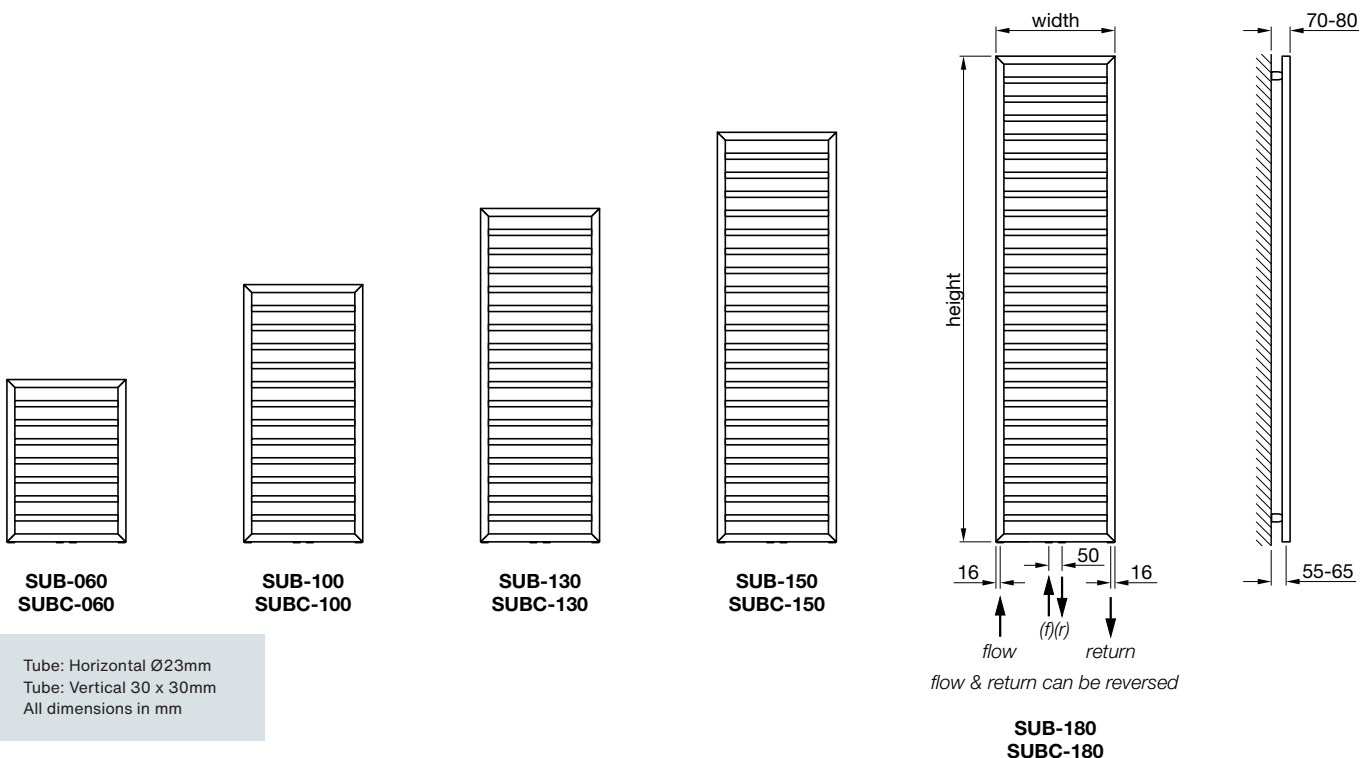

Dual energy: Self fit (additional cost to central heating model prices). For more information please scan the QR code.

Colour finish: Colours from the World of Colours chart are priced at: Traffic White (RAL 9016) + 25%.
Colour finish and non-stock products delivery: 3-5 weeks.

Accessories

Optional wall brackets: Increases space behind rail by 20mm		RRP (ex VAT)	RRP (inc 20% VAT)
952111	Zehnder Subway SUB extended bracket kit. White* finish.	£62	£74.40
952118	Zehnder Subway SUBC extended bracket kit. Chrome finish.	£62	£74.40
952119	Zehnder Subway SUB extended bracket kit. Colour finish.	£62	£74.40