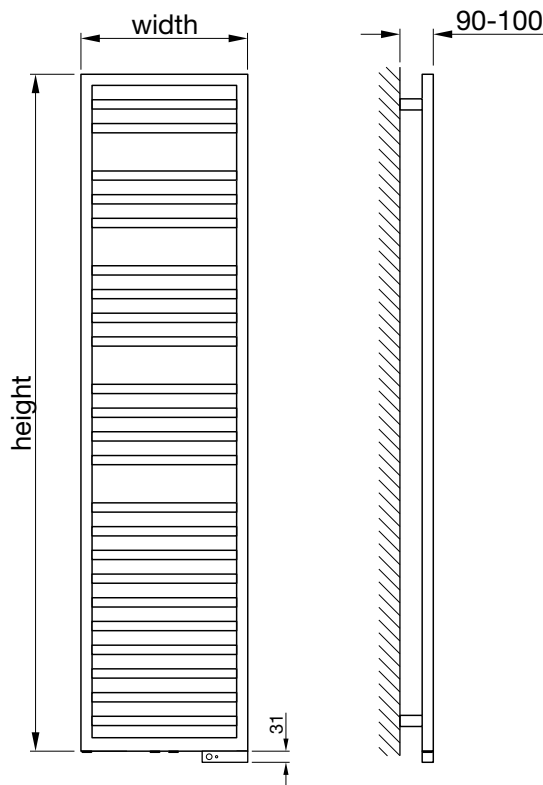

QSE-180/GF
QSEC-180/GF

Tube: Horizontal
25mm x 25mm
Outer Frame 30mm x 30mm
All dimensions in mm