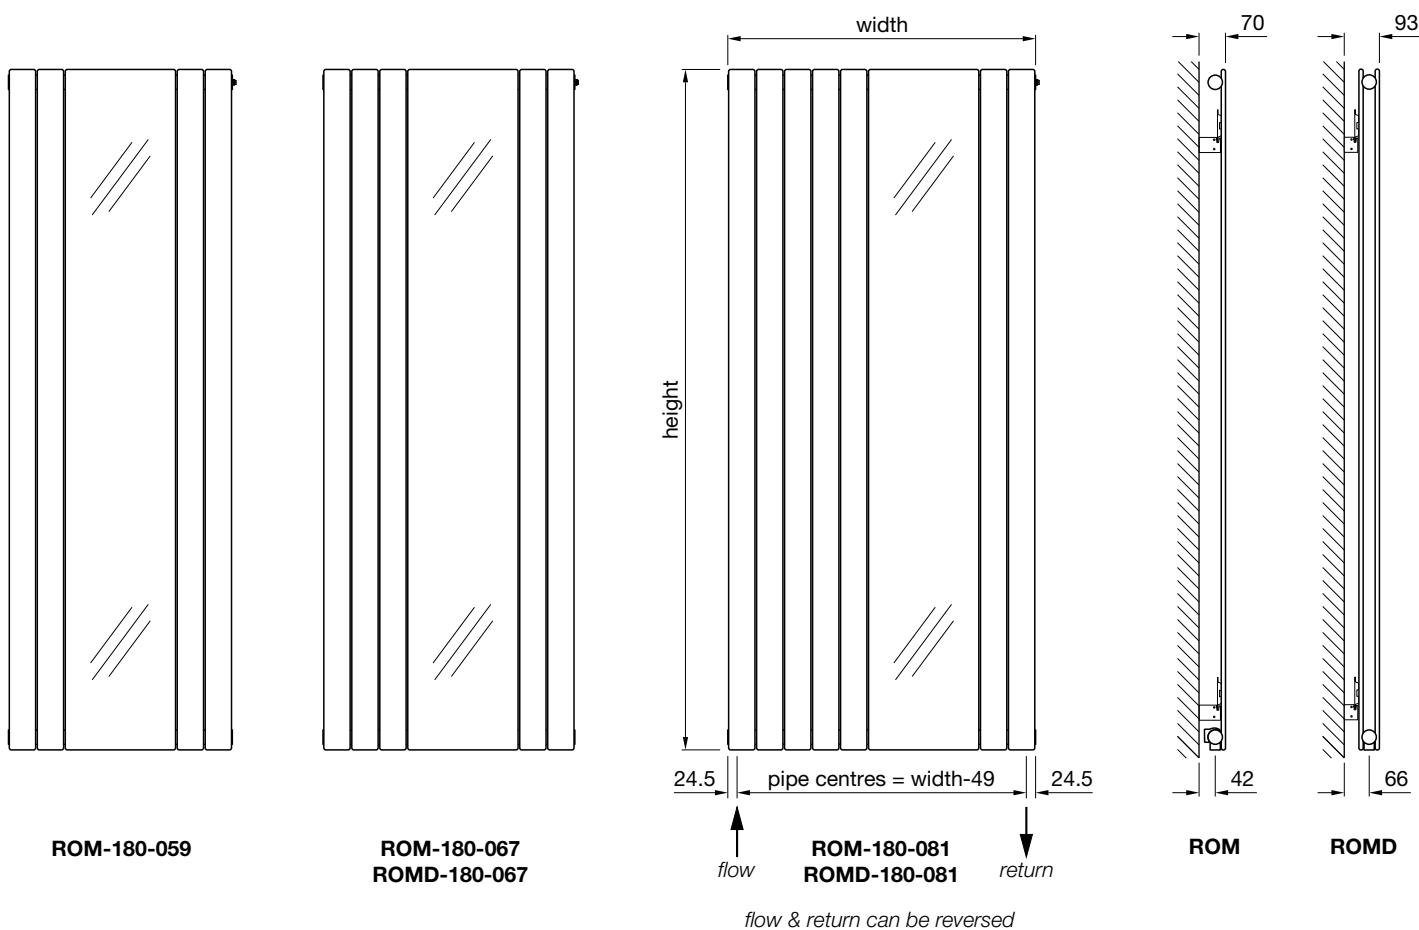

Tube: Vertical 70mm x 11mm
Tube: Horizontal $\varnothing 38\text{mm}$
All dimensions in mm

Stocked items

With its sleek and contemporary design, the Roda Mirror is a popular choice for hallways and living areas. The complementary mirror offers additional functionality to aid your daily routines.