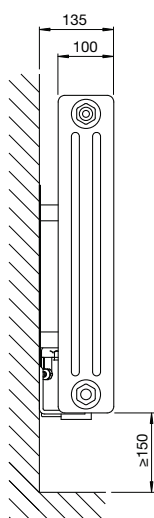

⚡ Zehnder Charleston Plinth Electric - 5 column

NZ5-030-096/GF-F	300	962	213	20	white*	1000	£1,145	£1,374.00

*Traffic White (RAL 9016)

Colour finish: Colours from the World of Colours chart are priced at:
Traffic White (RAL 9016) + 25%.
Colour finish and non-stock products delivery: 3-5 weeks.