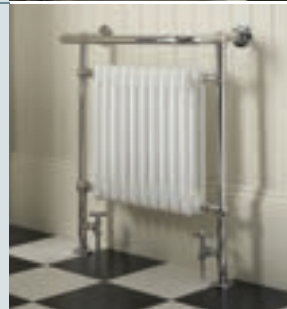

Balmoral

The Balmoral is the perfect radiator for large, vintage bathrooms as it heats both the space and keep your towel dry. This Victorian style, ball jointed towel rails comes with a beautiful chrome finish but can also be ordered in a range of fabulous finishes including nickel, brass and antique bronze.

34