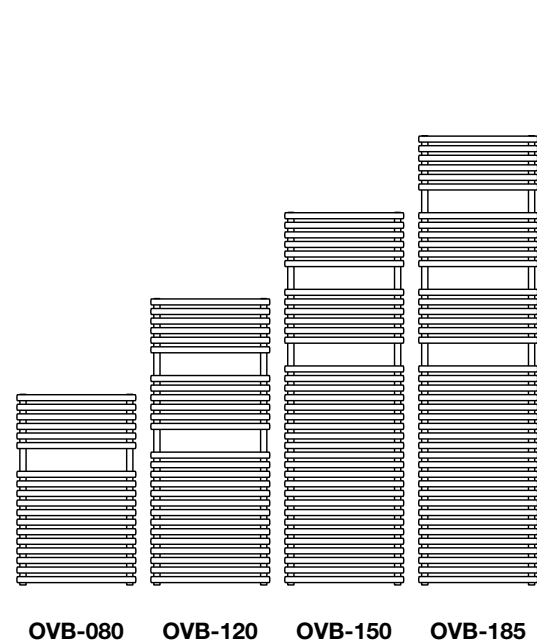

Tube: Horizontal $\varnothing 25\text{mm}$
Tube: Vertical $\varnothing 26\text{mm}$
All dimensions in mm

Stocked items

With stunning horizontally arranged round tubes the Ovida Bow is a modern addition to any bathroom kitchen. Available in a variety of colours and sizes, the Ovida Bow benefits from large spacing between the tubes providing plenty of hanging towel hanging space - perfect for the family bathroom.