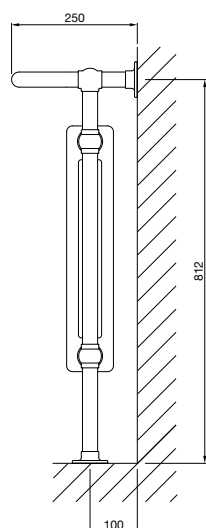

Zehnder Balmoral

In stock items highlighted in bold below	Height mm	Width mm	Finish	Output $\Delta T=50^{\circ}\text{C}$ Watts/btu All outputs certified to EN 442	RRP (ex VAT)	RRP (inc 20% VAT)

Zehnder Balmoral

BALM-085-074-CPHO	850	735	chrome	683/2330	£1,753	£2,103.60
BALM-085-074-BNHO	850	735	bright nickel	683/2330	£2,357	£2,828.40
BALM-085-074-AGHO	850	735	antique gold	683/2330	£3,486	£4,183.20
BALM-085-074-DGHO	850	735	dark gold	683/2330	£3,486	£4,183.20
BALM-085-074-PBHO	850	735	polished brass	683/2330	£3,298	£3,957.60
BALM-085-074-ABHO	850	735	antique brass	683/2330	£3,298	£3,957.60
BALM-085-074-BZHO	850	735	antique bronze	683/2330	£3,298	£3,957.60
BALM-085-074-ACHO	850	735	antique copper	683/2330	£3,298	£3,957.60
BALM-085-074-PCHO	850	735	polished copper	683/2330	£3,298	£3,957.60
BALM-085-074-BCHO	850	735	brushed copper	683/2330	£3,298	£3,957.60

In stock items highlighted in bold below	Height mm	Width mm	Finish	Output $\Delta T=50^{\circ}\text{C}$ Watts/btu All outputs certified to EN 442	Dual Energy Immersion Rating in Watts	RRP (ex VAT)	RRP (inc 20% VAT)

Zehnder Balmoral Dual Energy