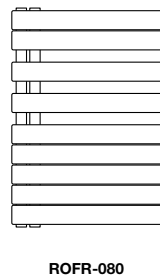

Accessories

Model	Finish	RRP (ex VAT)	RRP (inc 20% VAT)
470331 Hooks for Zehnder Roda Spa. Pack of 2 hooks.	white*	£14	£16.80
470339 Hooks for Zehnder Roda Spa. Pack of 2 hooks.	matt black	£19	£22.80
470349 Hooks for Zehnder Roda Spa. Pack of 2 hooks.	anthracite	£19	£22.80
470369 Hooks for Zehnder Roda Spa. Pack of 2 hooks.	volcanic	£19	£22.80
470379 Hooks for Zehnder Roda Spa. Pack of 2 hooks.	colour	£19	£22.80

Tube: horizontal 70 x 11mm
Tube: vertical $\varnothing 38\text{mm}$
All dimensions in mm