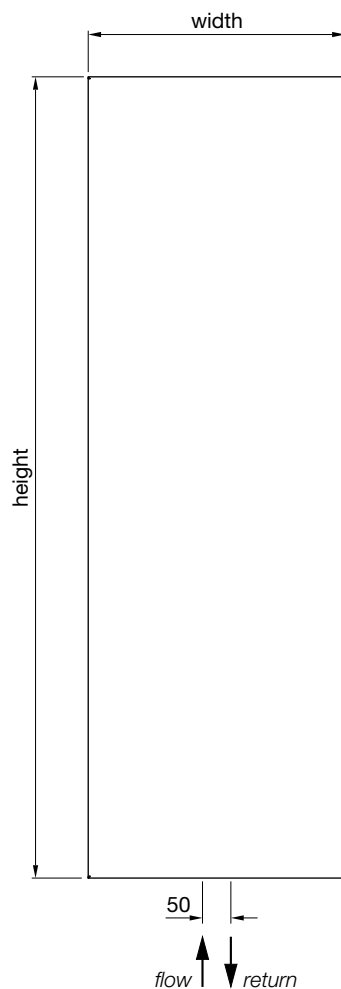

flow & return can be manufactured reversed on request

Projection from wall to front face: 74 mm - 79 mm
The mirror finish has a 9% reduction in output
The benefits from freely accessible connections making installation quick and easy
Side panels provide an aesthetically pleasing finish to this stunning product