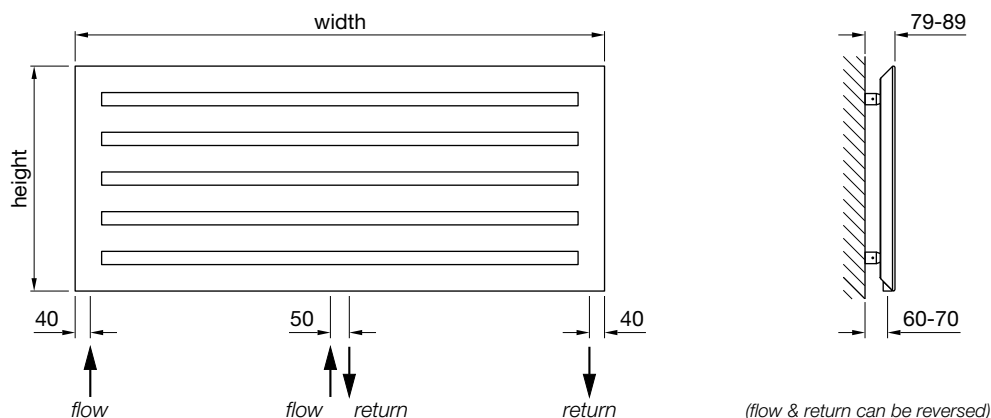

for vertical pipes from the floor

For more information see page 188.

All dimensions in mm

The Metropolitan has clean lines and a contemporary, modern appeal. The Metropolitan is available in both landscape and portrait formats, with an optional bar as a useful and attractive accessory.