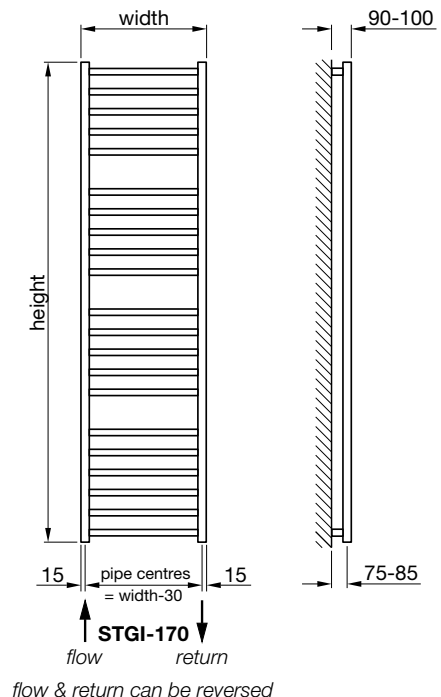

*No price surcharge for colour finishes.

Dual energy: Self fit (additional cost to central heating model prices). For more information please scan the QR code.

Colour finish: There is no additional charge for colours from the World of Colours chart. Colour finish and non-stock products delivery: 3-5 weeks.

Tube: Horizontal Ø23mm
Tube: Vertical 30 x 30mm
All dimensions in mm