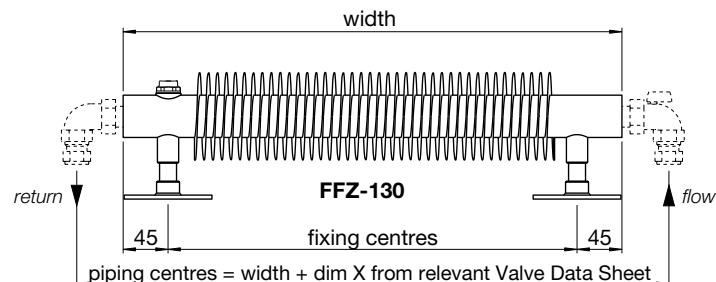

Zehnder Flow Form

In stock items highlighted in bold below	Height mm	Width mm	Diameter (mm)	Finish	Output $\Delta T=50^{\circ}\text{C}$ Watts/btu All outputs certified to EN 442	RRP (ex VAT)	RRP (inc 20% VAT)

Zehnder Flow Form - 88mm diameter coil

FFZ-130-100	130	1000	88	white*	246/839	£435	£522.00
FFZI-130-100	130	1000	88	stainless steel brushed	163/556	£391	£469.20
FFZ-130-150	130	1500	88	white*	361/1232	£550	£660.00
FFZI-130-150	130	1500	88	stainless steel brushed	240/819	£473	£567.60
FFZ-130-200	130	2000	88	white*	498/1699	£665	£798.00
FFZI-130-200	130	2000	88	stainless steel brushed	316/1078	£552	£662.40

Zehnder Flow Form - 133mm diameter coil

FFZ-190-100	190	1000	133	white*	370/1262	£546	£655.20
FFZC-190-100	190	1000	133	chrome	346/1181	£956	£1,147.20
FFZI-190-100	190	1000	133	stainless steel brushed	222/757	£491	£589.20
FFZ-190-150	190	1500	133	white*	565/1928	£672	£840.00
FFZC-190-150	190	1500	133	chrome	513/1750	£1,176	£1,411.20
FFZI-190-150	190	1500	133	stainless steel brushed	340/1160	£578	£693.60
FFZ-190-200	190	2000	133	white*	797/2719	£798	£957.60
FFZC-190-200	190	2000	133	chrome	706/2409	£1,396	£1,675.20
FFZI-190-200	190	2000	133	stainless steel brushed	464/1583	£662	£794.40

*Traffic White (RAL 9016)

Colour finish: Colours from the World of Colours chart are priced at: Traffic White (RAL 9016) + 25%.
Colour finish and non-stock products delivery: 3-5 weeks.

This radiator may only be installed horizontally on the floor

All dimensions in mm