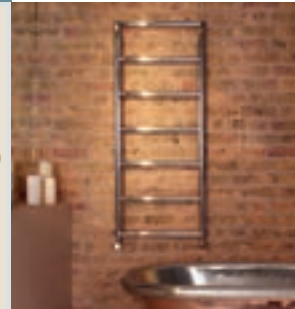

Pera

Less is definitely more with this chic stainless steel towel rail as the refined construction allows the tubes to meld gently into one another. The Pera brings a quiet elegance to both modern and traditional bathrooms.

120