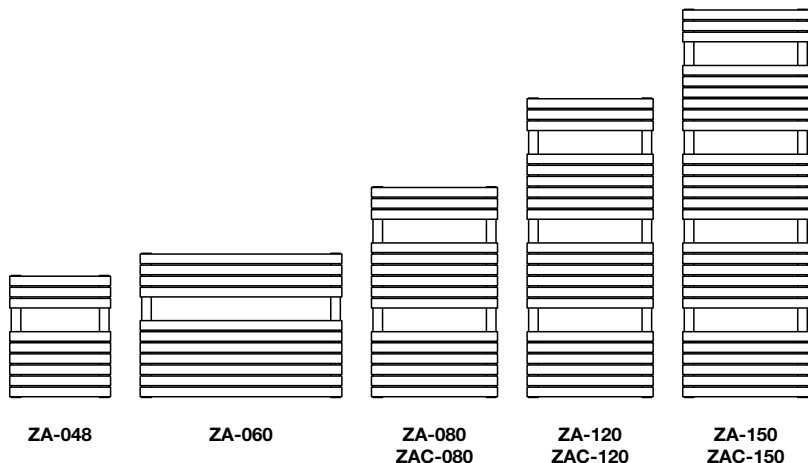

Zehnder Ax Spa Double tube

ZAD-120-050	1188	500	white*	844/2880	n/a	£555	£666.00
ZAD-150-050	1540	500	white*	1049/3579	n/a	£699	£838.80
ZAD-180-050	1804	500	white*	1262/4306	n/a	£835	£1,002.00
ZAD-180-060	1804	600	white*	1485/5067	n/a	£973	£1,167.60

*Traffic White (RAL 9016)

Dual energy: Self fit (additional cost to central heating model prices).
Not available for ZAD. For more information please scan the QR code.

Colour finish: Colours from the World of Colours chart are priced at: Traffic White (RAL 9016) + 25%.
Colour finish and non-stock products delivery: 3-5 weeks.

**ZA-180
ZAC-180**

Tube: Horizontal 38 x 10.5
Tube: Vertical $\varnothing 38\text{mm}$
All dimensions in mm