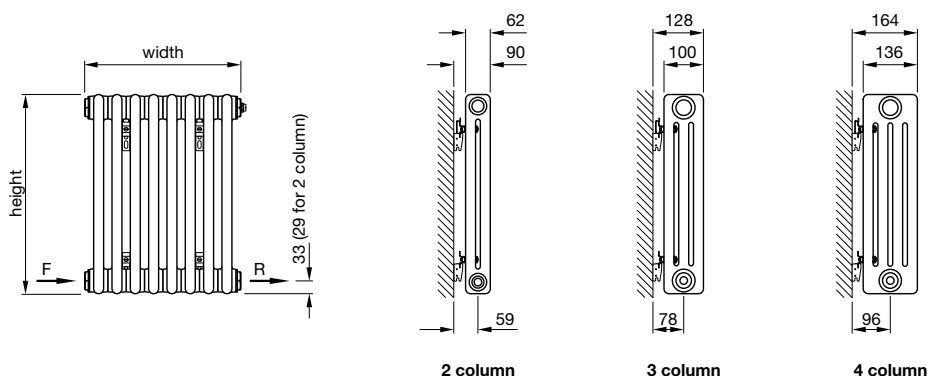

Zehnder Charleston Horizontal - 4 column

4030-20	300	946	164	20	white*	840/2866	£606	£727.20
4030-30	300	1406	164	30	white*	1260/4299	£909	£1,090.80
4060-14	600	670	164	14	white*	1117/3811	£445	£534.00
4060-18	600	854	164	18	white*	1436/4900	£572	£686.40
4060-20	600	946	164	20	white*	1596/5446	£635	£762.00
4060-24	600	1130	164	24	white*	1920/6551	£762	£914.40
4075-14	750	670	164	14	white*	1364/4654	£536	£643.20
4075-18	750	854	164	18	white*	1753/5981	£689	£826.80
4075-22	750	1038	164	22	white*	2143/7312	£843	£1,011.60
4075-26	750	1222	164	26	white*	2532/8639	£996	£1,195.20

Model code breakdown: eg. 3060-20 = 3 (number of columns), 060 (600mm high), 20 (number of sections).

*Traffic White (RAL 9016)

Colour finish: Colours from the World of Colours chart are priced at: Traffic White (RAL 9016) + 25%.
Colour finish and non-stock products delivery: 3-5 weeks.
Expect manufacturers marks on Charleston Technoline finishes.

F = flow
R = return
Tube: Vertical $\varnothing$ 25mm
All dimensions in mm
Manufacturing tolerance of +/-0.6mm per section