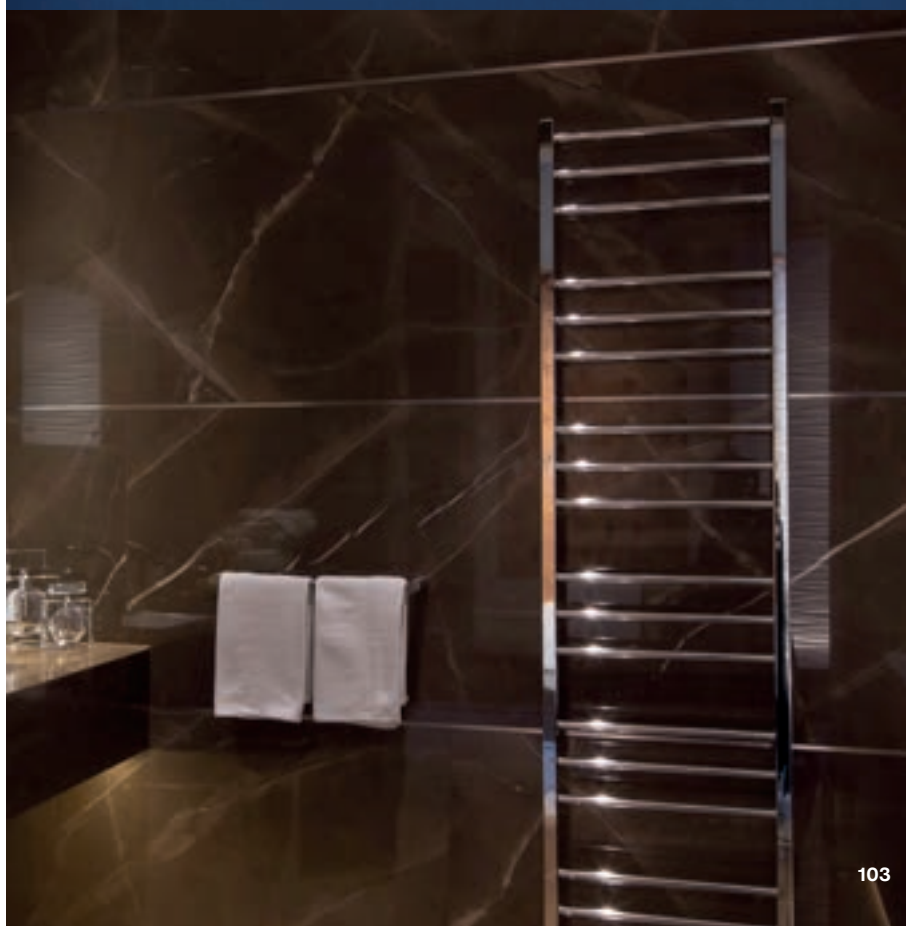

Stocked items

The Olga Electric is available in narrower widths, making it an excellent choice for small bathrooms and cloakrooms where space is limited. It offers the perfect balance of functionality and efficiency while adding an elegant style to your space.

*Electric models
Rails supplied as standard
with non-adjustable thermostat
in chrome.
Please allow 100 mm beneath
the radiator for the flex.*