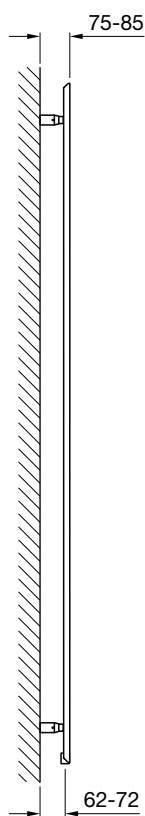

Zehnder Folio Vertical

In stock items highlighted in bold below	Height mm	Width mm	Finish	Output $\Delta T=50^{\circ}\text{C}$ Watts/btu All outputs certified to EN 442	RRP (ex VAT)	RRP (inc 20% VAT)

Zehnder Folio Vertical

FZV-180-042	1796	441	white*	614/2095	£831	£997.20
FZV-180-052	1796	540	white*	762/2600	£924	£1,108.80
FZV-180-062	1796	640	white*	912/3112	£1,018	£1,221.60
FZV-180-072	1796	740	white*	1064/3630	£1,112	£1,334.40
FZV-200-042	1956	445	white*	651/2221	£911	£1,093.20
FZV-200-052	1956	545	white*	807/2753	£1,011	£1,213.20
FZV-200-062	1956	644	white*	964/3289	£1,111	£1,333.20
FZV-200-072	1956	744	white*	1123/3832	£1,211	£1,453.20

In stock items highlighted in bold below	Height mm	Width mm	Finish	With factory fitted controls, IP44 Zone 1 Bath, Zone 2 Shower, Class II Electric Rating (Watts)	RRP (ex VAT)	RRP (inc 20% VAT)

Zehnder Folio Vertical Electric

FZV-180-042/GF	1796	441	white*	500	£932	£1,118.40
FZV-180-052/GF	1796	540	white*	750	£1,026	£1,231.20
FZV-180-072/GF	1796	740	white*	1000	£1,213	£1,455.60

*Traffic White (RAL 9016)

Colour finish: Colours from the World of Colours chart are priced at: Traffic White (RAL 9016) + 25%.
Colour finish and non-stock products delivery: 3–5 weeks.

Zehnder Folio Vertical

Zehnder Folio Vertical Electric

All dimensions in mm