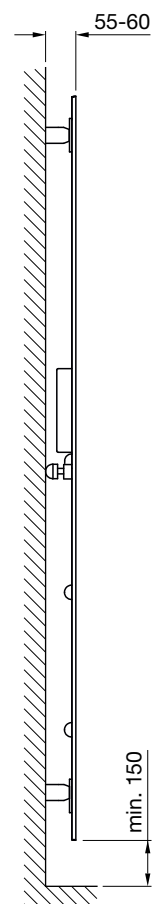

Zehnder Folio Glass

In stock items highlighted in bold below	Height mm	Width mm	Finish	Class I IP45 Electric rating (Watts)	RRP (ex VAT)	RRP (inc 20% VAT)
⚡ Zehnder Folio Glass						
FZW-150-042/F	1476	435	white glass	500	£1,185	£1,422.00
FZB-150-042/F	1476	435	black glass	500	£1,185	£1,422.00
FZM-150-042/F	1476	435	mirrored glass	500	£1,279	£1,534.80
FZW-150-052/F	1476	535	white glass	650	£1,274	£1,528.80
FZB-150-052/F	1476	535	black glass	650	£1,274	£1,528.80
FZM-150-052/F	1476	535	mirrored glass	650	£1,392	£1,670.40
FZW-180-042/F	1796	441	white glass	650	£1,313	£1,575.60
FZB-180-042/F	1796	441	black glass	650	£1,313	£1,575.60
FZM-180-042/F	1796	441	mirrored glass	650	£1,418	£1,701.60
FZW-180-052/F	1796	540	white glass	800	£1,411	£1,693.20
FZB-180-052/F	1796	540	black glass	800	£1,411	£1,693.20
FZM-180-052/F	1796	540	mirrored glass	800	£1,543	£1,851.60

A chrome towel rails is available as an optional extra

Accessories				
Model		Finish	RRP (ex VAT)	RRP (inc 20% VAT)
468438	Zehnder Folio Glass towel rail. Length: 490mm.	Chrome	£164	£196.80
468448	Zehnder Folio Glass towel rail. Length: 590mm.	Chrome	£178	£213.60

1476mm high models suitable for 1 rail
1796 high models suitable for 2 rails
Controlled via an intuitive control panel or convenient remote control with infrared technology
Projection from the wall to front face: 65mm
Rail adds a further 46mm
Towel rails are provided as an optional extra
Please enquire for details

All dimensions in mm