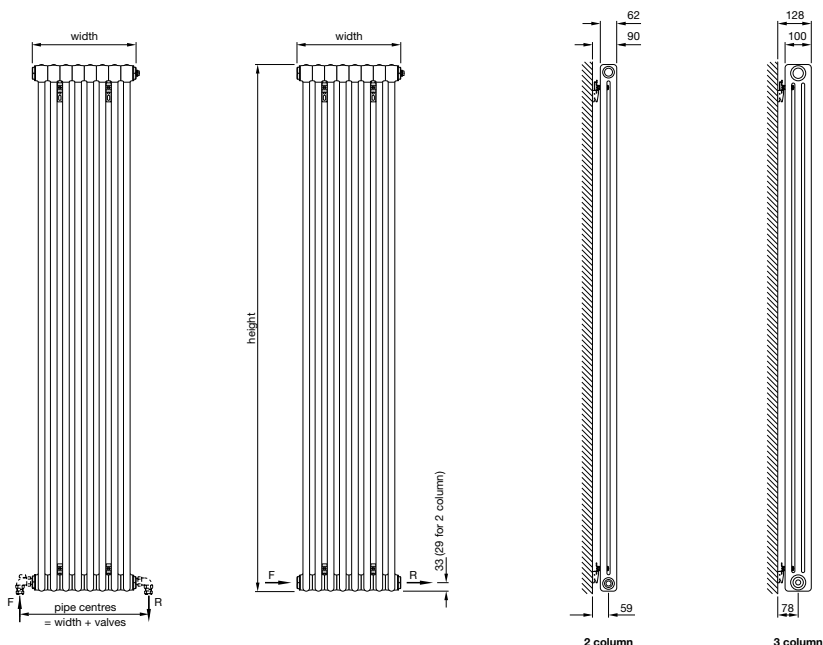

Model code breakdown: eg. 3180-6 = 3 (number of columns), 180 (1800mm high), 6 (number of sections).

*Traffic White (RAL 9016)

Colour finish: Colours from the World of Colours chart are priced at: Traffic White (RAL 9016) + 25%.
Colour finish and non-stock products delivery: 3-5 weeks.

Accessories

Model		RRP (ex VAT)	RRP (inc 20% VAT)
966018	Chrome towel bar. Length: 366mm. Spans up to 9 sections.	£154	£184.80
458208	Chrome towel bar. Length: 412mm. Spans up to 10 sections.	£160	£192.00
458218	Chrome towel bar. Length: 596mm. Spans up to 14 sections.	£173	£207.60
966028	Chrome towel bar. Length: 918mm. Spans up to 21 sections.	£178	£213.60

The Charleston chrome towel bar (above) can be cut down to fit if required

CTR-28	Chrome towel rail. Spans across 6 elements	£176	£211.20
CTR-37	Chrome towel rail. Spans across 8 elements	£178	£213.60
CTR-46	Chrome towel rail. Spans across 10 elements	£180	£216.00
CTR-55	Chrome towel rail. Spans across 12 elements	£182	£218.40
CTR-64	Chrome towel rail. Spans across 14 elements	£184	£220.80

Chrome towel rail contains full length rail and two brackets

601020	Lambs wool cleaning brush	£34	£40.80

F = flow
R = return
Tube: Vertical $\varnothing$ 25mm
All dimensions in mm
Manufacturing tolerance of +/-0.6mm per section