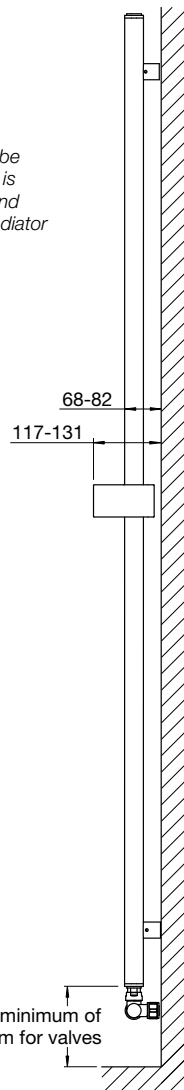

All dimensions in mm