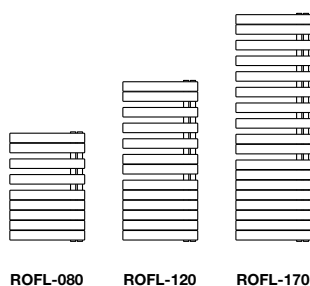

Tube: horizontal 70 x 11mm
Tube: vertical $\varnothing 38\text{mm}$
All dimensions in mm

Stocked items

The Roda Spa Asym is a highly functional and stylish towel rail with a practical asymmetrical design that allows towels to be hung easily. The central heating model is available with horizontal tubes facing either left or right, making it suitable for all bathroom designs.