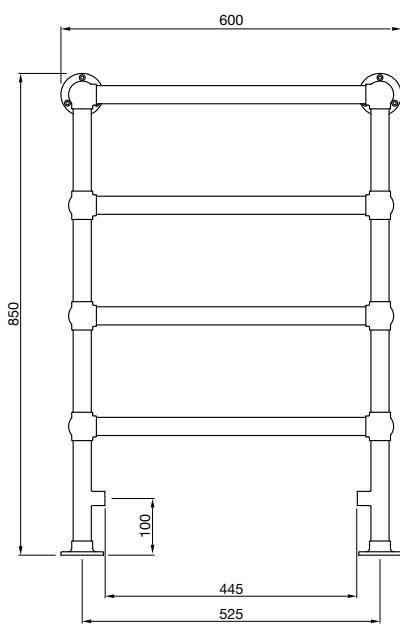

In stock items highlighted in bold below	Height mm	Width mm	Finish	Output $\Delta T=50^{\circ}\text{C}$ Watts/btu All outputs certified to EN 442	Dual Energy Immersion Rating in Watts	RRP (ex VAT)	RRP (inc 20% VAT)

Zehnder Osbourne Dual Energy

OSBOM/F-085-060-CPDE	850	600	chrome	246/839	150	£1,357	£1,628.40
OSBOM/F-085-060-BNDE	850	600	bright nickel	246/839	150	£1,642	£1,970.40
OSBOM/F-085-060-AGDE	850	600	antique gold	246/839	150	£2,327	£2,792.40
OSBOM/F-085-060-DGDE	850	600	dark gold	246/839	150	£2,327	£2,792.40
OSBOM/F-085-060-PBDE	850	600	polished brass	246/839	150	£2,213	£2,655.60
OSBOM/F-085-060-ABDE	850	600	antique brass	246/839	150	£2,213	£2,655.60
OSBOM/F-085-060-BZDE	850	600	antique bronze	246/839	150	£2,213	£2,655.60
OSBOM/F-085-060-ACDE	850	600	antique copper	246/839	150	£2,213	£2,655.60
OSBOM/F-085-060-PCDE	850	600	polished copper	246/839	150	£2,213	£2,655.60
OSBOM/F-085-060-BCDE	850	600	brushed copper	246/839	150	£2,213	£2,655.60

OSBO-085-060