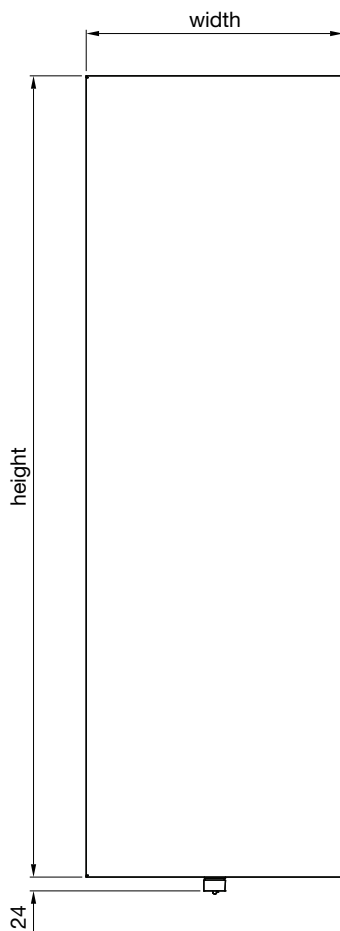

Projection from wall to front face: 74 mm - 79 mm
Inbuilt WIVAR II heating element which is controlled via remote control or via an easy to use App (iOS & Android)

*Optional stainless steel towel rail available with Arteplano Premium and Arteplano Premium Electric.
Please see page 25 for details.*

All dimensions in mm

Selection

Studio collection

Accessories, valves & more

Ventilation