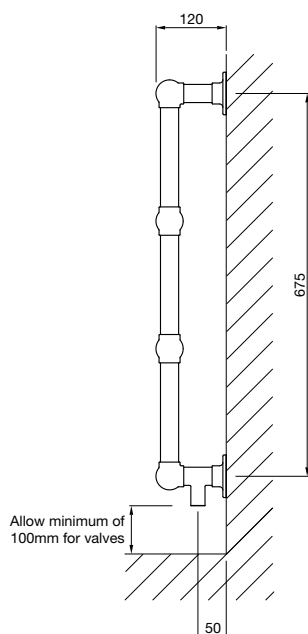

BUCK-075-050