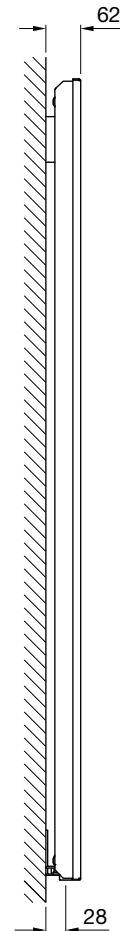

Projection from wall to front face: 74 mm - 79 mm
The mirror finish has a 9% reduction in output
The benefits from freely accessible connections making installation quick and easy
Side panels provide an aesthetically pleasing finish to this stunning product

Optional stainless steel towel rail available with Arteplano Premium and Arteplano Premium Electric. Please see page 25 for details.

All dimensions in mm