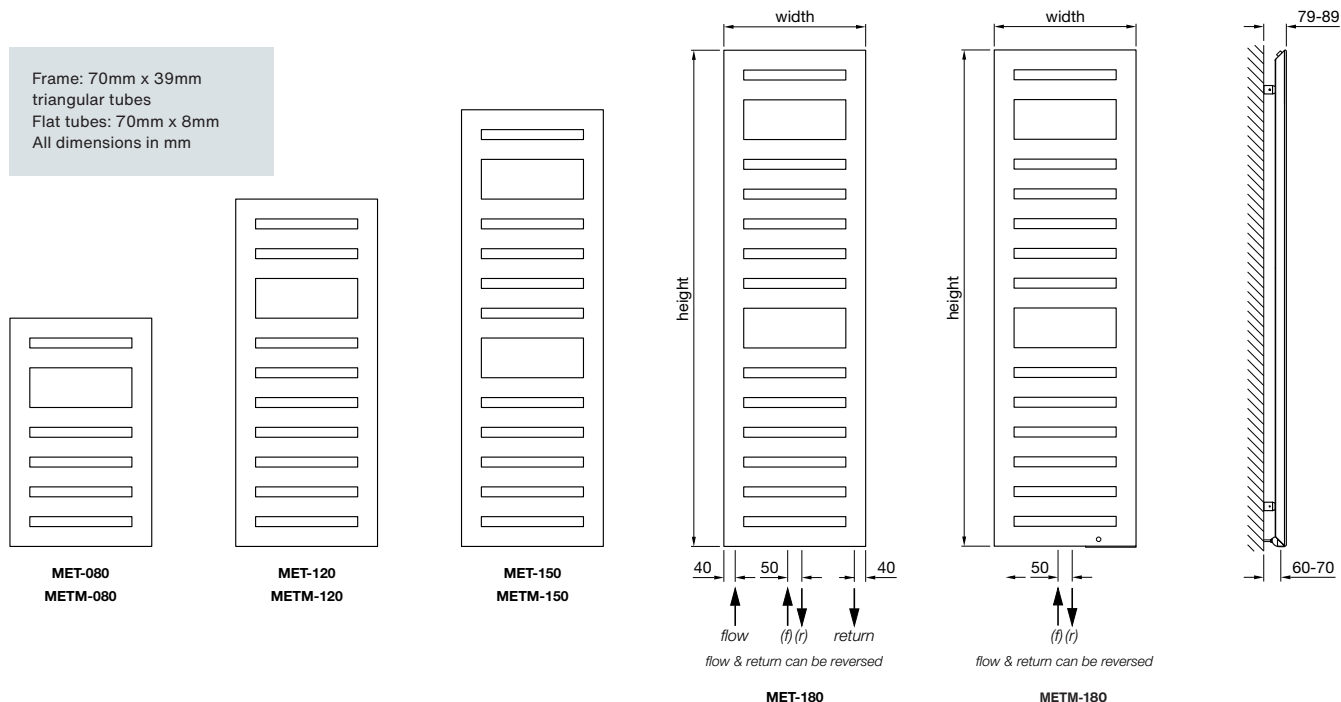

In stock items highlighted in bold below	Height mm	Width mm	Finish	Output $\Delta T=50^{\circ}\text{C}$ Watts/btu All outputs certified to EN 442	Radio frequency remote programmer IP44 Zone 1 Bath, Zone 2 Shower, Class II Electric rating (watts)	RRP (ex VAT)	RRP (inc 20% VAT)

Zehnder Metropolitan Spa Dual Energy

METM-080-040/GF	805	400	white*	327/1116	300	£681	£817.20
METM-120-040/GF	1225	400	white*	474/1617	500	£764	£916.80
METM-120-050/GF	1225	500	white*	561/1914	500	£773	£927.60
METM-120-060/GF	1225	600	white*	645/2201	600	£813	£975.60
METM-150-050/GF	1540	500	white*	690/2354	600	£821	£985.20
METM-150-060/GF	1540	600	white*	792/2702	750	£874	£1,048.80
METM-180-050/GF	1750	500	white*	775/2644	750	£881	£1,057.20

*Traffic White (RAL 9016)

Colour finish: Colours from the World of Colours chart are priced at: Traffic White (RAL 9016) + 25%.
Colour finish and non-stock products delivery: 3-5 weeks.

Accessories		RRP (ex VAT)	RRP (inc 20% VAT)
468038	Towel bar for 400mm width radiator. Chrome.	£118	£141.60
468048	Towel bar for 500mm width radiator. Chrome.	£120	£144.00
468058	Towel bar for 600mm width radiator. Chrome.	£125	£150.00
480438	Set of clip on hooks (2 pcs). Chrome.	£55	£66.00