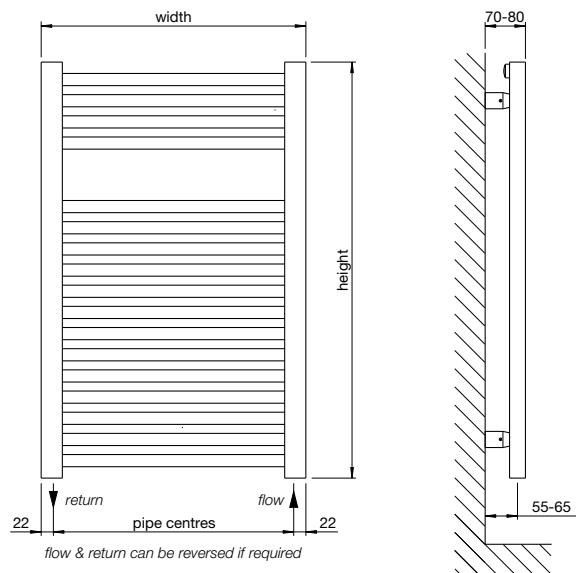

Zehnder Deline