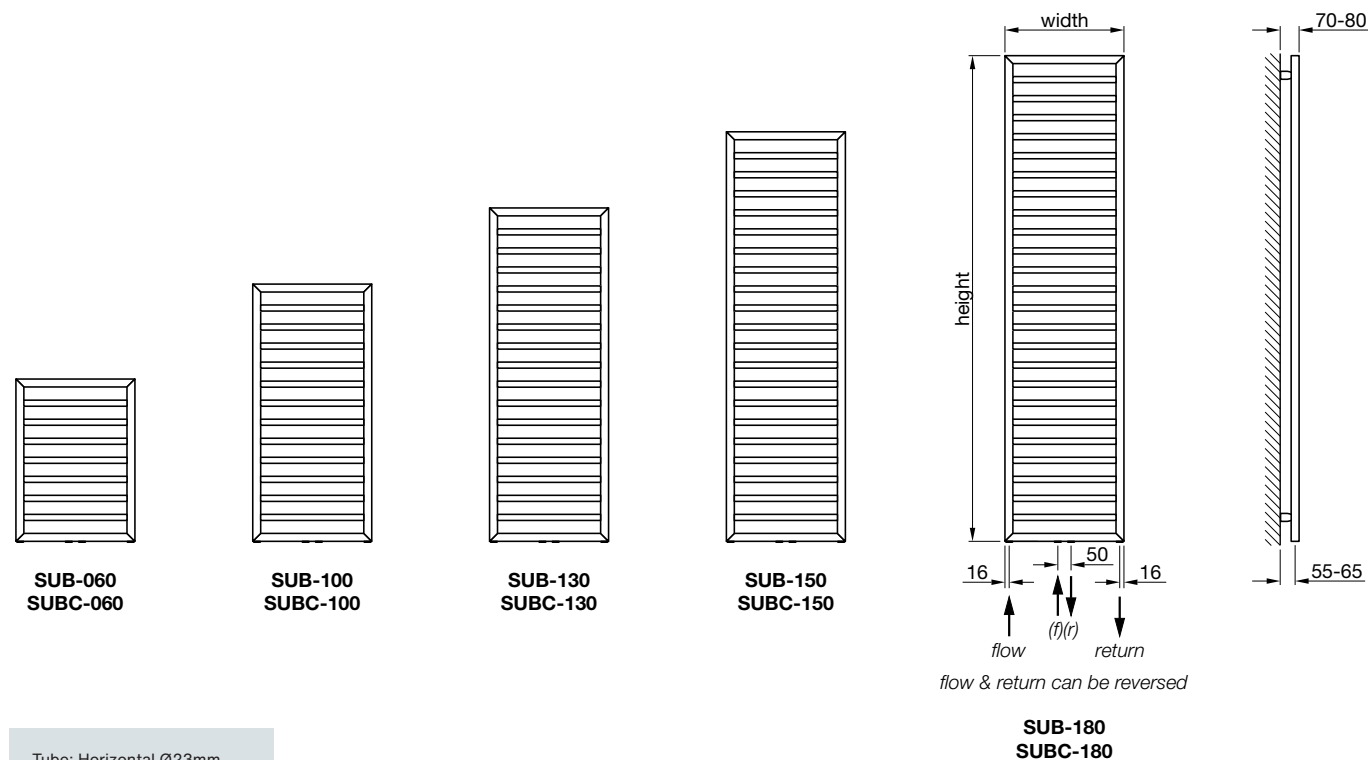

*Traffic White (RAL 9016)

Dual energy: Self fit (additional cost to central heating model prices). For more information please scan the QR code.

Colour finish: Colours from the World of Colours chart are priced at: Traffic White (RAL 9016) + 25%.
Colour finish and non-stock products delivery: 3-5 weeks.

Accessories		RRP (ex VAT)	RRP (inc 20% VAT)
Optional wall brackets: Increases space behind rail by 20mm			
952111	Zehnder Subway SUB extended bracket kit. White* finish.	£62	£74.40
952118	Zehnder Subway SUBC extended bracket kit. Chrome finish.	£62	£74.40
952119	Zehnder Subway SUB extended bracket kit. Colour finish.	£62	£74.40

Tube: Horizontal $\varnothing 23mm$
Tube: Vertical 30 x 30mm
All dimensions in mm