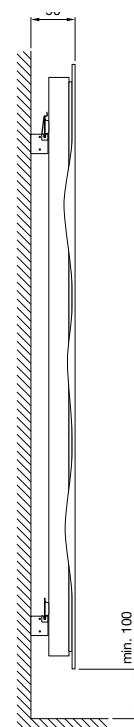

Zehnder Splash

SPZE-120-075/GF	1230	750	white	750	£3,369	£4,211.25

- Can be positioned horizontally, or vertically
- Projection from the wall: 90mm
- Made from durable Corian
- Controlled via radio frequency programmer
- Electric operation providing fast heat response time