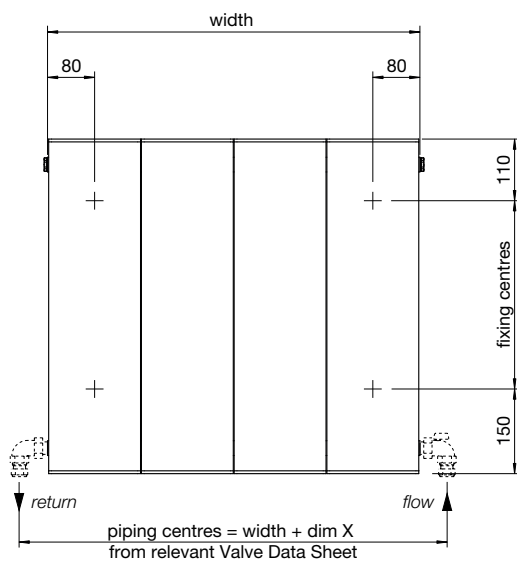

*Traffic White (RAL 9016)

Also available in a range of exclusive finishes. Please see the next page for full details.

To make the Zehnder Blok a towel radiator please add a single BLARS-033 or BLAR-033 to orders.

Please note: Additional towel rails (3 max) can be added to the 160 & 190 models. Please ensure a minimum of 315mm vertical spacing between each rail.

Accessories				
Model		Finish	RRP (ex VAT)	RRP (inc 20% VAT)
BLARS-033	Zehnder Blok Rail for cloakroom. Length spans 2 elements (adds 38mm to front face)	Polished Aluminium	£180	£216.00
BLAR-033	Zehnder Blok Rail. Length spans 2 elements (adds 66mm to front face)	Polished Aluminium	£180	£216.00

note: flow & return can be reversed if required see separate sheet for instructions