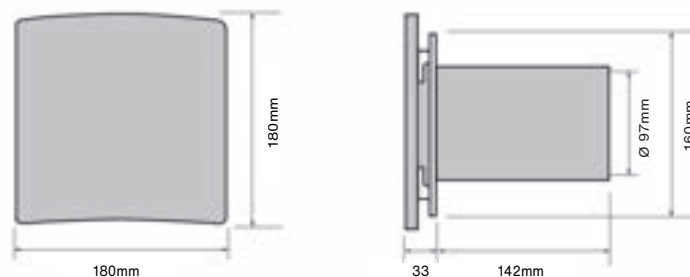

Zehnder Silent Wall & Ceiling Fans

In stock items highlighted in black	Description	Controls	Airflow l/s in FREE AIR (BS848 Pt 1)	Sound pressure level @ 3m dB(A)	Energy consumption (W)	IP Rating	RRP (ex VAT)	RRP (inc 20% VAT)
ZSR100B10A	Silent fan - Basic	Single speed. Operation by light/remote switch	26	26.7	13	IPX4 Zones 1 & 2	£68	£81.60
ZSR100TR11A	Silent fan - Timer	Single speed. Operation by light/remote switch. Adjustable overrun timer (2-30 mins & set at 15 mins)	26	26.7	16	IPX4 Zones 1 & 2	£81	£97.20
ZSR100HTR12A	Silent fan - Humidistat	Single speed. Automatic operation by humidity control with option for manual override switch. Adjustable humidity (70-90% & set at 70%). Adjustable overrun timer to prevent hunting	26	26.7	16	IPX4 Zones 1 & 2	£103	£123.60

All fans suitable for wall or ceiling mounting with discharge through an external wall or soffit, but not the roof. Not for use with more than 3m of ducting.

ZSR100 wall fans