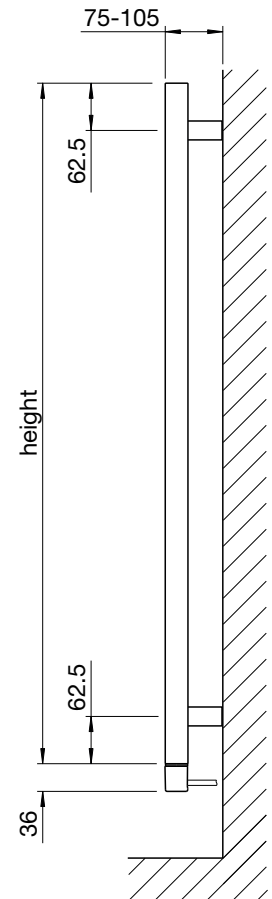

Zehnder Olga Electric

In stock items highlighted in bold below	Height mm	Width mm	Finish	Simple immersion heater Class I IPX4 Zones 1 & 2 Electric rating (Watts)	RRP (ex VAT)	RRP (inc 20% VAT)
OLGE-090-030/F	900	300	stainless steel mirror	100	£632	£758.40
OLGE-090-050/F	900	480	stainless steel mirror	100	£672	£806.40
OLGE-120-050/F	1200	480	stainless steel mirror	150	£825	£990.00
OLGE-120-065/F	1200	630	stainless steel mirror	200	£933	£1,119.60
OLGE-155-050/F	1575	480	stainless steel mirror	250	£1,013	£1,215.60

Zehnder Olga Electric

OLGE-090-030/F	900	300	stainless steel mirror	100	£632	£758.40
OLGE-090-050/F	900	480	stainless steel mirror	100	£672	£806.40
OLGE-120-050/F	1200	480	stainless steel mirror	150	£825	£990.00
OLGE-120-065/F	1200	630	stainless steel mirror	200	£933	£1,119.60
OLGE-155-050/F	1575	480	stainless steel mirror	250	£1,013	£1,215.60

Tube: Horizontal Ø18mm
Vertical 30mm x 30mm
All dimensions in mm