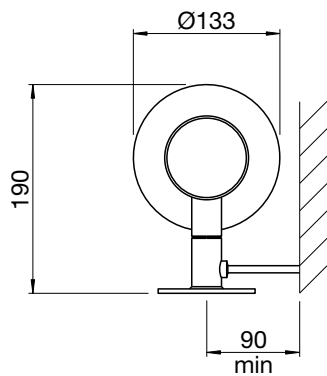

Zehnder Flow Form Electric

In stock items highlighted in bold below	Height mm	Width mm	Diameter (mm)	Finish	Simple immersion heater, IP44 Zone 1 Bath, Zone 2 Shower, Class II Electric Rating (Watts)	RRP (ex VAT)	RRP (inc 20% VAT)

Zehnder Flow Form Electric - 133mm diameter coil

FFZ-190-100/AF	190	1000	133	white*	500	£653	£783.60
FFZC-190-100/AF	190	1000	133	chrome	400	£1,063	£1,275.60
FFZ-190-150/AF	190	1500	133	white*	600	£800	£960.00
FFZC-190-150/AF	190	1500	133	chrome	500	£1,304	£1,564.80
FFZ-190-200/AF	190	2000	133	white*	1000	£947	£1,136.40
FFZC-190-200/AF	190	2000	133	chrome	750	£1,545	£1,854.00

*Traffic White (RAL 9016)

Colour finish: Colours from the World of Colours chart are priced at: Traffic White (RAL 9016) + 25%.
Colour finish and non-stock products delivery: 3-5 weeks.

This radiator may only be installed horizontally on the floor

Mounting Foot Detail

All dimensions in mm