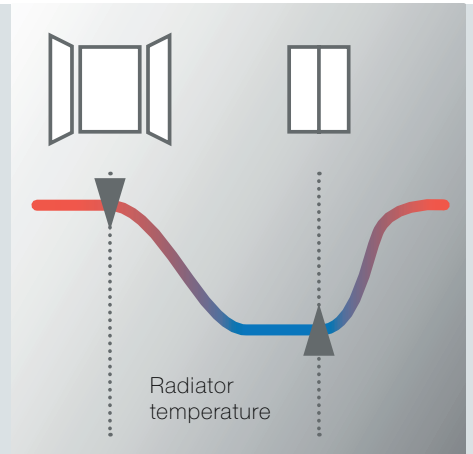

Zehnder Alura

In stock items highlighted in bold below	Height mm	Width mm	No. of sections	Finish	With factory fitted controls, IP34 Zone 1 Bath, Zone 2 Shower, Class II Electric Rating (Watts)	RRP (ex VAT)	RRP (inc 20% VAT)
ALE-050-036/F	575	377	3	white*	500	£404	£484.80
ALE-075-046/F	575	477	4	white*	750	£440	£528.00
ALE-100-056/F	575	577	5	white*	1000	£496	£595.20
ALE-125-076/F	575	777	7	white*	1250	£581	£697.20
ALE-150-086/F	575	877	8	white*	1500	£644	£772.80
ALE-200-116/F	575	1177	11	white*	2000	£791	£949.20

Zehnder Alura

*Pure White (RAL 9010) . Colour finishes are not available.

Temperature controller: Backlit LCD digital display screen gives complete control. Temperature can be adjusted in 0.5°C increments. 3 pre-set programmes and 5 mode settings. Open window detection system and parental lock. 7 day programmable function.

Open Window detection

The Integral control unit recognises if a window has been opened for an extended period and switches the radiator off. Once the window is closed, the radiator returns to normal operation.

- Temperature changes are quickly recognised via the external temperature sensor
- The integral thermostat proactively reacts to sensor information; delivering the perfect indoor climate
- Intuitive radiator which automatically switches off if a window is open for an extended period
- An intelligent heating solution which lowers costs and energy consumption

All dimensions in mm