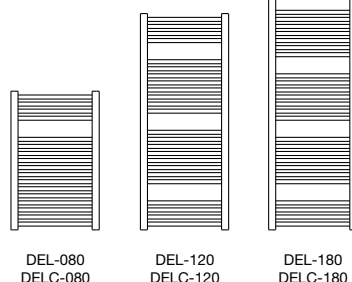

*Traffic White (RAL 9016)

Dual energy: Self fit (additional cost to central heating model prices). For more information please scan the QR code.

Colour finish: Colours from the World of Colours chart are priced at: Traffic White (RAL 9016) + 25%. Colour finish and non-stock products delivery: 3-5 weeks.

Tube: Horizontal 30mm x 40mm D profile
Tube: Vertical $\varnothing 23\text{mm}$
All dimensions in mm