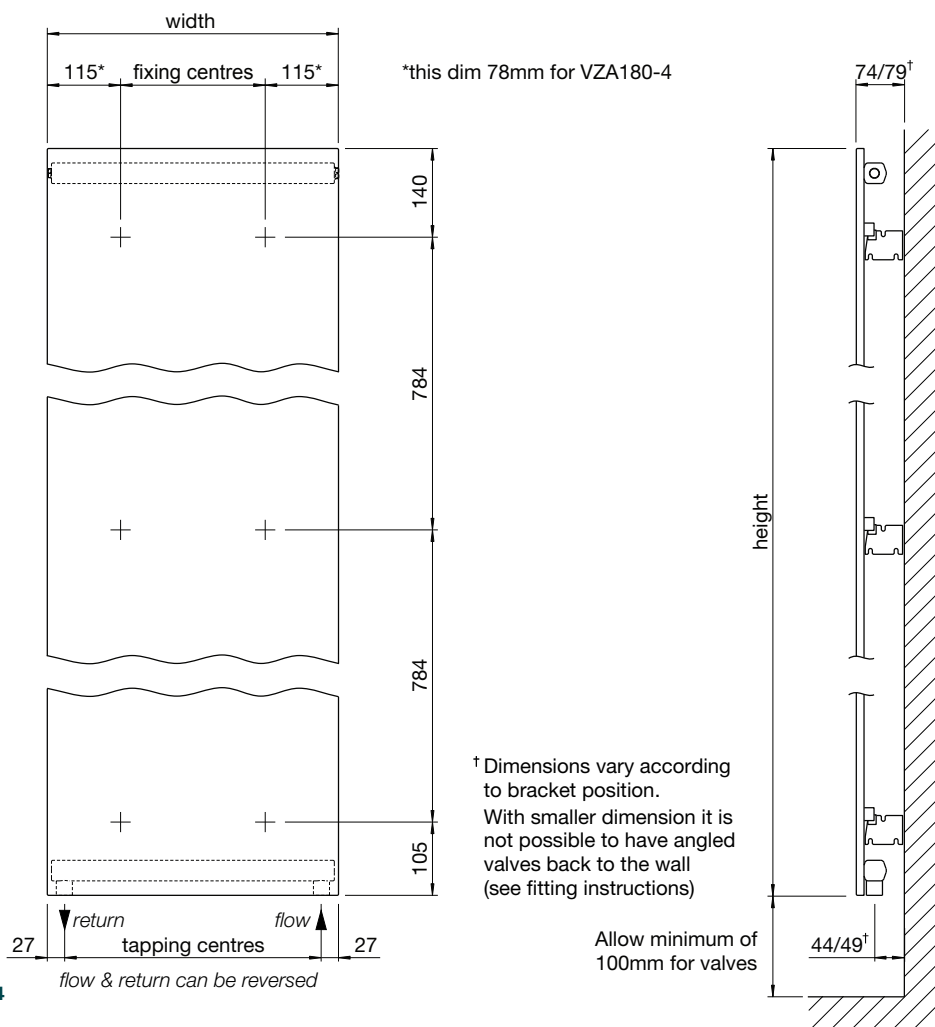

*Traffic White (RAL 9016)

Colour finish: Colours from the World of Colours chart are priced at: Traffic White (RAL 9016) + 25%. Colour finish and non-stock products delivery: 3-5 weeks. The mirror finish has a 9% reduction in output. Projection from wall to front face: 74 mm - 79 mm.

For pipes from wall we recommend VALVE-SET-11 for vertical models. It is available in a complementary brass or copper finish, see page 188.