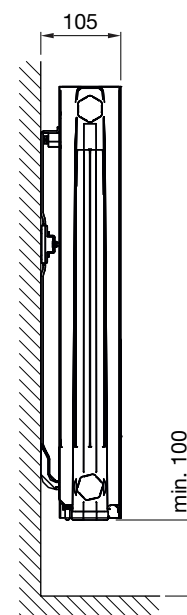

Zehnder Alura

In stock items highlighted in bold below	Height mm	Width mm	No. of sections	Finish	With factory fitted controls, IP34 Zone 1 Bath, Zone 2 Shower, Class II Electric Rating (Watts)	RRP (ex VAT)	RRP (inc 20% VAT)
ALE-050-036/F	575	377	3	white*	500	£404	£484.80
ALE-075-046/F	575	477	4	white*	750	£440	£528.00
ALE-100-056/F	575	577	5	white*	1000	£496	£595.20
ALE-125-076/F	575	777	7	white*	1250	£581	£697.20
ALE-150-086/F	575	877	8	white*	1500	£644	£772.80
ALE-200-116/F	575	1177	11	white*	2000	£791	£949.20

Zehnder Alura

*Pure White (RAL 9010) . Colour finishes are not available.

Temperature controller: Backlit LCD digital display screen gives complete control. Temperature can be adjusted in 0.5°C increments. 3 pre-set programmes and 5 mode settings. Open window detection system and parental lock. 7 day programmable function.

Open Window detection

The Integral control unit recognises if a window has been opened for an extended period and switches the radiator off. Once the window is closed, the radiator returns to normal operation.

- Temperature changes are quickly recognised via the external temperature sensor
- The integral thermostat proactively reacts to sensor information; delivering the perfect indoor climate
- Intuitive radiator which automatically switches off if a window is open for an extended period
- An intelligent heating solution which lowers costs and energy consumption

All dimensions in mm