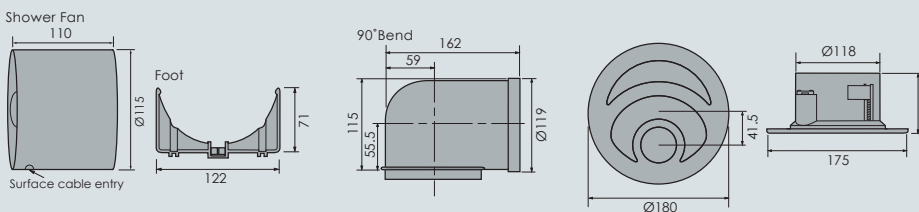

Soffit installation