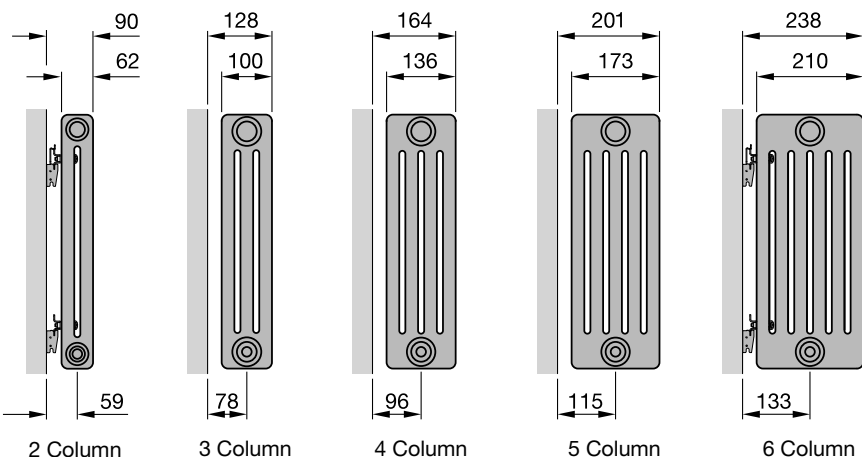

Technical information

Please note: We only supply complete radiators. Additional sections cannot be joined to our stock range of radiators. The number of sections/width is virtually unlimited. Practicality regarding weights, handling and accessibility should be taken into consideration. Large radiators may be supplied in modules to be assembled on site. Lead times - Please allow 6-8 weeks for curved, angled and engineered to drawing.

Radiators are supplied with bottom opposite end connections as standard. For underside connections, please specify at the time of ordering.

Angled and curved radiators are also available.

Angled radiators: Prices on application. Please contact your Zehnder stockist or a member of our sales team for further details.

Curved radiators: Please multiply the prices for standard radiators by 2.

All data and prices per 46mm section

Formulas: Nominal overall radiator width = (No. of sections x 46mm) + 26mm
No. of sections = (Nominal overall radiator width (mm) - 26mm) divided by 46
(Manufacturing tolerance of +/- 1.5% in width, +/- 2mm in height, +/- 5mm in depth)

Colour finish: Colours from the World of Colours chart are priced at: Traffic White (RAL 9016) + 25%.
Made to Measure delivery: 3-5 weeks.

Other sizes and shapes, including angled and curved, are also available on request.