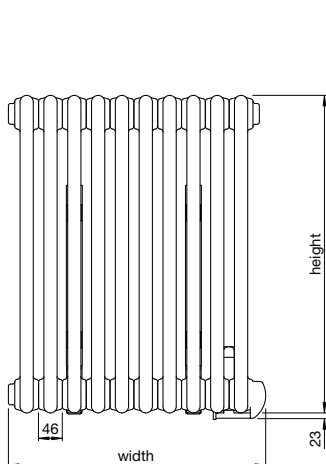

Zehnder Charleston Electric

In stock items highlighted in bold below	Height mm	Width mm	Overall Projection	No. of sections	Finish	Radio frequency remote programmer IP44 Zone 1 Bath, Zone 2 Shower, Class II Electric rating (watts)	RRP (ex VAT)	RRP (inc 20% VAT)

⚡ Zehnder Charleston Electric Horizontal - 3 column

NZ3-060-050/GF	600	502	135	10	white*	500	£689	£826.80
NZ3-060-059/GF	600	594	135	12	white*	750	£803	£963.60
NZ3-060-073/GF	600	732	135	15	white*	1000	£870	£1,044.00
NZ3-060-087/GF	600	870	135	18	white*	1250	£1,016	£1,219.20
NZ3-060-101/GF	600	1008	135	21	white*	1500	£1,096	£1,315.20
NZ3-060-128/GF	600	1284	135	27	white*	2000	£1,318	£1,581.60

⚡ Zehnder Charleston Electric Vertical - 2 column

NZ2-180-031/GF	1792	305	97	6	white*	750	£1,002	£1,202.40
NZ2-180-040/GF	1792	397	97	8	white*	1000	£1,076	£1,291.20
NZ2-180-049/GF	1792	489	97	10	white*	1250	£1,150	£1,380.00
NZ2-180-058/GF	1792	581	97	12	white*	1500	£1,223	£1,467.60

⚡ Zehnder Charleston Plinth Electric - 5 column

NZ5-030-096/GF-F	300	962	213	20	white*	1000	£1,145	£1,374.00

*Traffic White (RAL 9016)

Colour finish: Colours from the World of Colours chart are priced at:
Traffic White (RAL 9016) + 25%.
Colour finish and non-stock products delivery: 3-5 weeks.