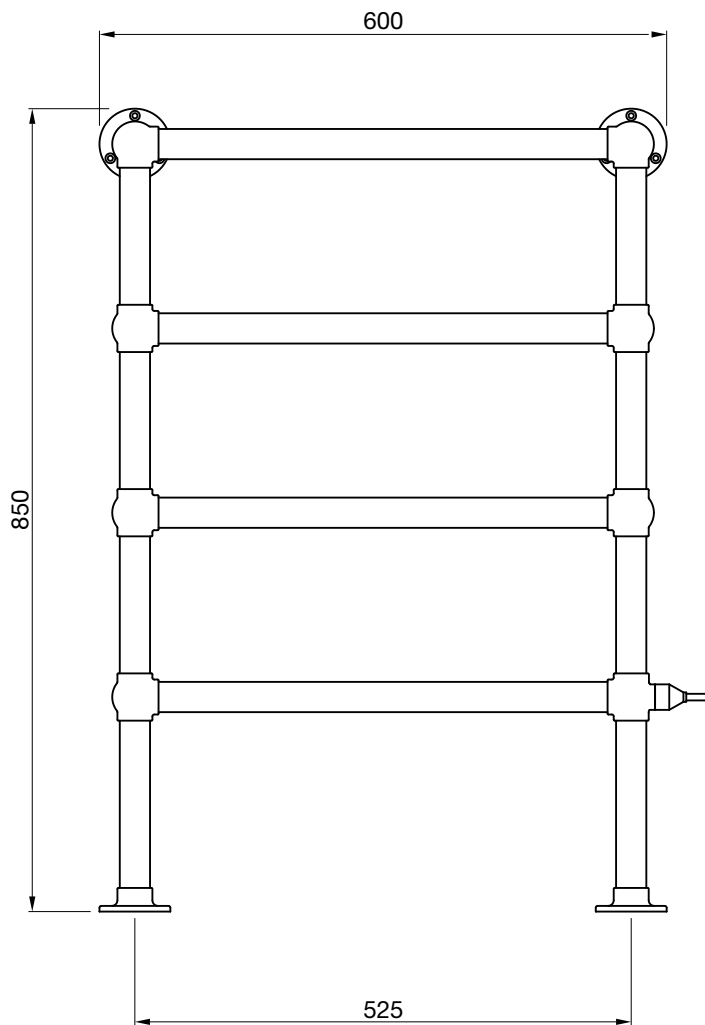

Zehnder Osbourne Electric

In stock items highlighted in bold below	Height mm	Width mm	Finish	Simple immersion heater Class I IPX4 Zone 1 Bath, Zone 2 Shower Electric rating (Watts)	RRP (ex VAT)	RRP (inc 20% VAT)

Zehnder Osbourne Electric

OSBOE/F-085-060-CPEO	850	600	chrome	150	£1,458	£1,749.60
OSBOE/F-085-060-BNEO	850	600	bright nickel	150	£1,765	£2,118.00
OSBOE/F-085-060-AGEO	850	600	antique gold	150	£2,502	£3,002.40
OSBOE/F-085-060-DGEO	850	600	dark gold	150	£2,502	£3,002.40
OSBOE/F-085-060-PBEO	850	600	polished brass	150	£2,377	£2,852.40
OSBOE/F-085-060-ABEO	850	600	antique brass	150	£2,377	£2,852.40
OSBOE/F-085-060-BZEO	850	600	antique bronze	150	£2,377	£2,852.40
OSBOE/F-085-060-ACEO	850	600	antique copper	150	£2,377	£2,852.40
OSBOE/F-085-060-PCEO	850	600	polished copper	150	£2,377	£2,852.40
OSBOE/F-085-060-BCEO	850	600	brushed copper	150	£2,377	£2,852.40

Tube: Horizontal Ø31.8mm
Tube: Vertical Ø31.8mm
All dimensions in mm