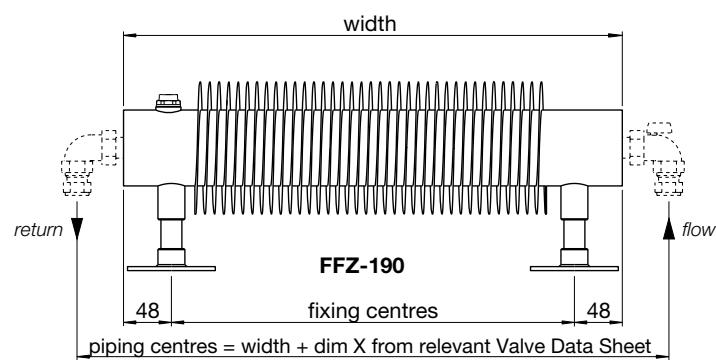

Zehnder Flow Form

In stock items highlighted in bold below	Height mm	Width mm	Diameter (mm)	Finish	Output $\Delta T=50^{\circ}\text{C}$ Watts/btu All outputs certified to EN 442	RRP (ex VAT)	RRP (inc 20% VAT)

Zehnder Flow Form - 88mm diameter coil

FFZ-130-100	130	1000	88	white*	246/839	£435	£522.00
FFZI-130-100	130	1000	88	stainless steel brushed	163/556	£391	£469.20
FFZ-130-150	130	1500	88	white*	361/1232	£550	£660.00
FFZI-130-150	130	1500	88	stainless steel brushed	240/819	£473	£567.60
FFZ-130-200	130	2000	88	white*	498/1699	£665	£798.00
FFZI-130-200	130	2000	88	stainless steel brushed	316/1078	£552	£662.40

Zehnder Flow Form - 133mm diameter coil

FFZ-190-100	190	1000	133	white*	370/1262	£546	£655.20
FFZC-190-100	190	1000	133	chrome	346/1181	£956	£1,147.20
FFZI-190-100	190	1000	133	stainless steel brushed	222/757	£491	£589.20
FFZ-190-150	190	1500	133	white*	565/1928	£672	£840.00
FFZC-190-150	190	1500	133	chrome	513/1750	£1,176	£1,411.20
FFZI-190-150	190	1500	133	stainless steel brushed	340/1160	£578	£693.60
FFZ-190-200	190	2000	133	white*	797/2719	£798	£957.60
FFZC-190-200	190	2000	133	chrome	706/2409	£1,396	£1,675.20
FFZI-190-200	190	2000	133	stainless steel brushed	464/1583	£662	£794.40

*Traffic White (RAL 9016)

Colour finish: Colours from the World of Colours chart are priced at: Traffic White (RAL 9016) + 25%.
Colour finish and non-stock products delivery: 3-5 weeks.

This radiator may only be installed horizontally on the floor

All dimensions in mm