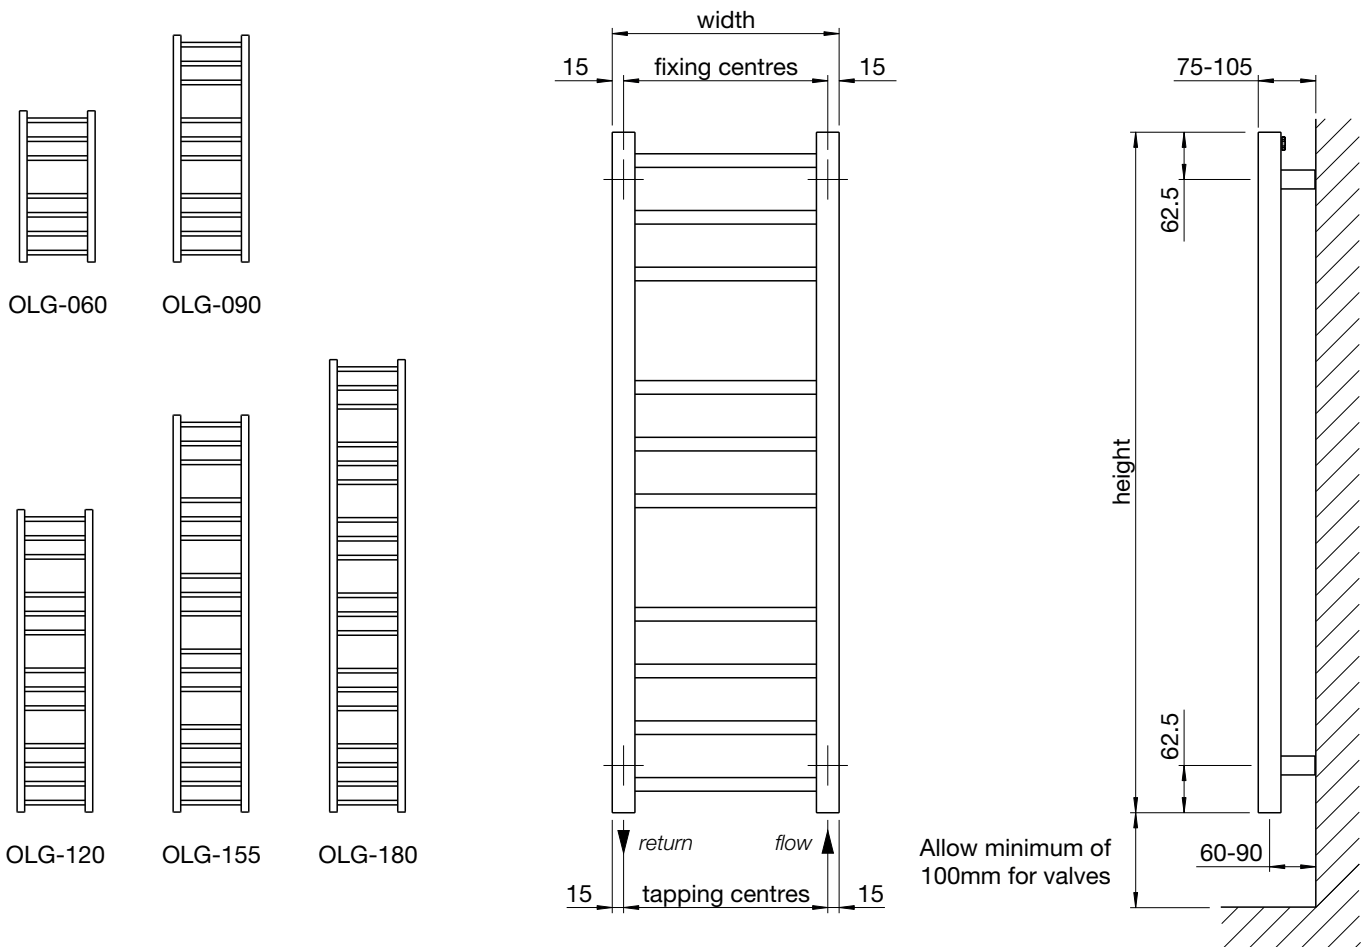

Zehnder Olga

In stock items highlighted in bold below	Height mm	Width mm	Finish	Output $\Delta T=50^{\circ}\text{C}$ Watts/btu All outputs certified to EN 442	Dual Energy Immersion Rating in Watts	RRP (ex VAT)	RRP (inc 20% VAT)
OLG-060-050	600	480	s/steel mirror	141/481	100	£521	£625.20
OLG-090-030	900	300	s/steel mirror	168/573	100	£522	£626.40
OLG-090-050	900	480	s/steel mirror	202/689	100	£578	£693.60
OLG-120-030	1200	300	s/steel mirror	202/689	100	£602	£722.40
OLG-120-050	1200	480	s/steel mirror	264/901	150	£722	£866.40
OLG-120-065	1200	630	s/steel mirror	336/1146	200	£824	£988.80
OLG-155-050	1575	480	s/steel mirror	360/1228	250	£885	£1,062.00
OLG-180-050	1800	480	s/steel mirror	394/1344	250	£966	£1,159.20

Zehnder Olga

Dual energy: Self fit (additional cost to central heating model prices). For more information please scan the QR code.

Tube: Horizontal $\text{Ø}18\text{mm}$
Vertical 30mm x 30mm
All dimensions in mm