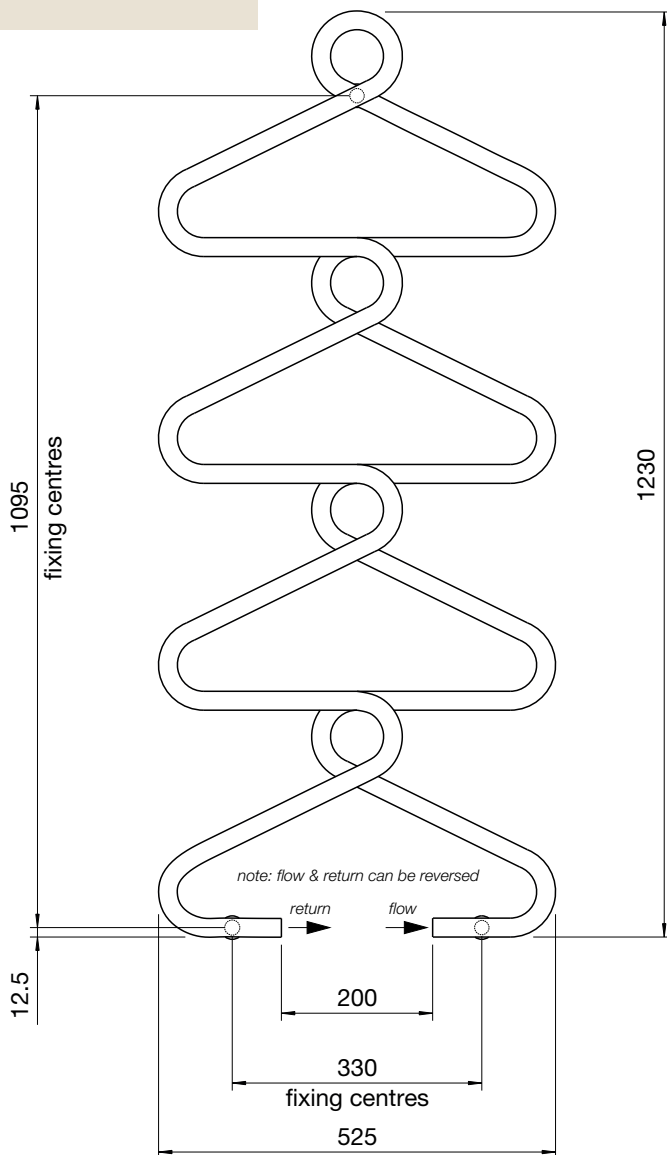

Zehnder Archibald

In stock items highlighted in bold below	Height mm	Width mm	Finish	Output $\Delta T=50^{\circ}\text{C}$ Watts/btu All outputs certified to EN 442	RRP (ex VAT)	RRP (inc 20% VAT)
Zehnder Archibald						
ABZ-120-50	1230	525	white*	336/1146	£682	£818.40
ABZC-120-50	1230	525	chrome	233/795	£933	£1,119.60

*Traffic White (RAL 9016)

Colour finish: Colours from the World of Colours chart are priced at: Traffic White (RAL 9016) + 25%.
Colour finish and non-stock products delivery: 3-5 weeks.

For pipes from wall or the floor we recommend VALVE-SET-27 see page 187.

All dimensions in mm