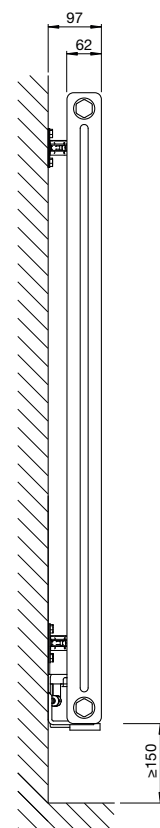

Zehnder Charleston Electric

In stock items highlighted in bold below	Height mm	Width mm	Overall Projection	No. of sections	Finish	Radio frequency remote programmer IP44 Zone 1 Bath, Zone 2 Shower, Class II Electric rating (watts)	RRP (ex VAT)	RRP (inc 20% VAT)

⚡ Zehnder Charleston Electric Horizontal - 3 column

NZ3-060-050/GF	600	502	135	10	white*	500	£689	£826.80
NZ3-060-059/GF	600	594	135	12	white*	750	£803	£963.60
NZ3-060-073/GF	600	732	135	15	white*	1000	£870	£1,044.00
NZ3-060-087/GF	600	870	135	18	white*	1250	£1,016	£1,219.20
NZ3-060-101/GF	600	1008	135	21	white*	1500	£1,096	£1,315.20
NZ3-060-128/GF	600	1284	135	27	white*	2000	£1,318	£1,581.60

⚡ Zehnder Charleston Electric Vertical - 2 column

NZ2-180-031/GF	1792	305	97	6	white*	750	£1,002	£1,202.40
NZ2-180-040/GF	1792	397	97	8	white*	1000	£1,076	£1,291.20
NZ2-180-049/GF	1792	489	97	10	white*	1250	£1,150	£1,380.00
NZ2-180-058/GF	1792	581	97	12	white*	1500	£1,223	£1,467.60

⚡ Zehnder Charleston Plinth Electric - 5 column

NZ5-030-096/GF-F	300	962	213	20	white*	1000	£1,145	£1,374.00

*Traffic White (RAL 9016)

Colour finish: Colours from the World of Colours chart are priced at:
Traffic White (RAL 9016) + 25%.
Colour finish and non-stock products delivery: 3-5 weeks.