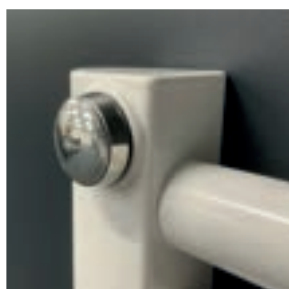

Discreet air vent located on the back of the radiator.