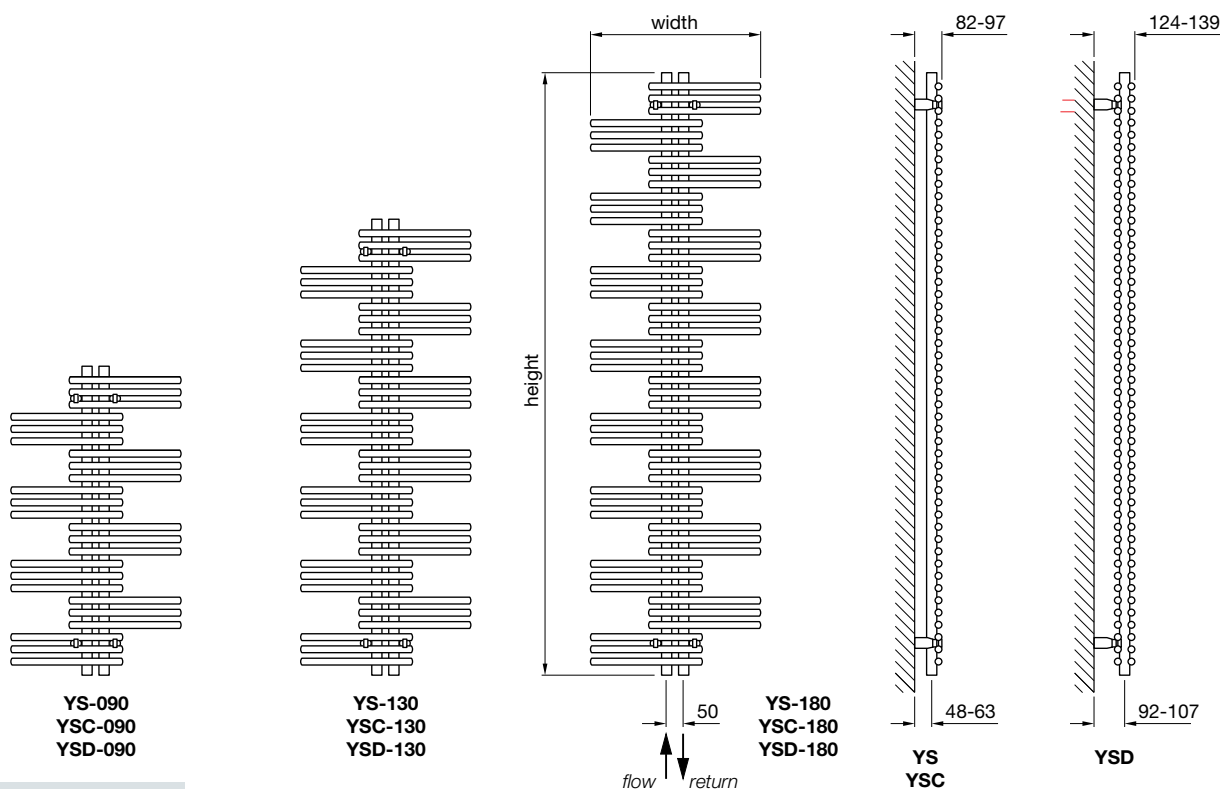

Zehnder Yucca Symm Double

YSD-090-050	908	500	white*	484/1651	300	£286	£343.20
YSD-130-050	1340	500	white*	717/2446	500	£386	£463.20
YSD-130-060	1340	600	white*	823/2808	500	£427	£512.40
YSD-130-080	1340	800	white*	1024/3494	700	£508	£609.60
YSD-180-050	1772	500	white*	926/3160	600	£489	£586.80
YSD-180-060	1772	600	white*	1063/3627	700	£542	£650.40
YSD-180-080	1772	800	white*	1322/4511	900	£650	£780.00

*Traffic White (RAL 9016)

Dual energy: Self fit (additional cost to central heating model prices). For more information please scan the QR code.

Colour finish: Colours from the World of Colours chart are priced at: Traffic White (RAL 9016) + 25%.
Colour finish and non-stock products delivery: 3-5 weeks.

Tube: Horizontal $\varnothing 20\text{mm}$
Tube: Vertical $\varnothing 30\text{mm}$
All dimensions in mm