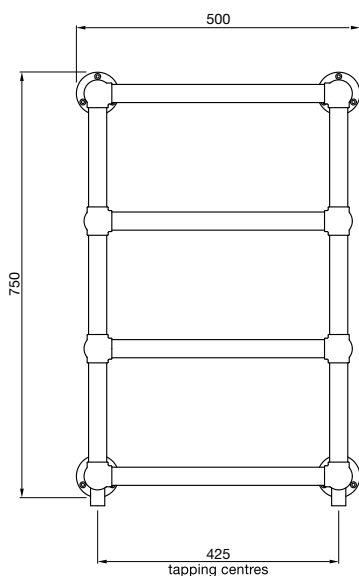

In stock items highlighted in bold below	Height mm	Width mm	Finish	Output $\Delta T=50^{\circ}\text{C}$ Watts/btu All outputs certified to EN 442	Dual Energy Immersion Rating in Watts	RRP (ex VAT)	RRP (inc 20% VAT)

Zehnder Buckingham Dual Energy

BUCKM/F-075-050-CPDE	750	500	chrome	175/597	150	£1,357	£1,628.40
BUCKM/F-075-050-BNDE	750	500	bright nickel	175/597	150	£1,642	£1,970.40
BUCKM/F-075-050-AGDE	750	500	antique gold	175/597	150	£2,327	£2,792.40
BUCKM/F-075-050-DGDE	750	500	dark gold	175/597	150	£2,327	£2,792.40
BUCKM/F-075-050-PBDE	750	500	polished brass	175/597	150	£2,213	£2,655.60
BUCKM/F-075-050-ABDE	750	500	antique brass	175/597	150	£2,213	£2,655.60
BUCKM/F-075-050-BZDE	750	500	antique bronze	175/597	150	£2,213	£2,655.60
BUCKM/F-075-050-ACDE	750	500	antique copper	175/597	150	£2,213	£2,655.60
BUCKM/F-075-050-PCDE	750	500	polished copper	175/597	150	£2,213	£2,655.60
BUCKM/F-075-050-BCDE	750	500	brushed copper	175/597	150	£2,213	£2,655.60