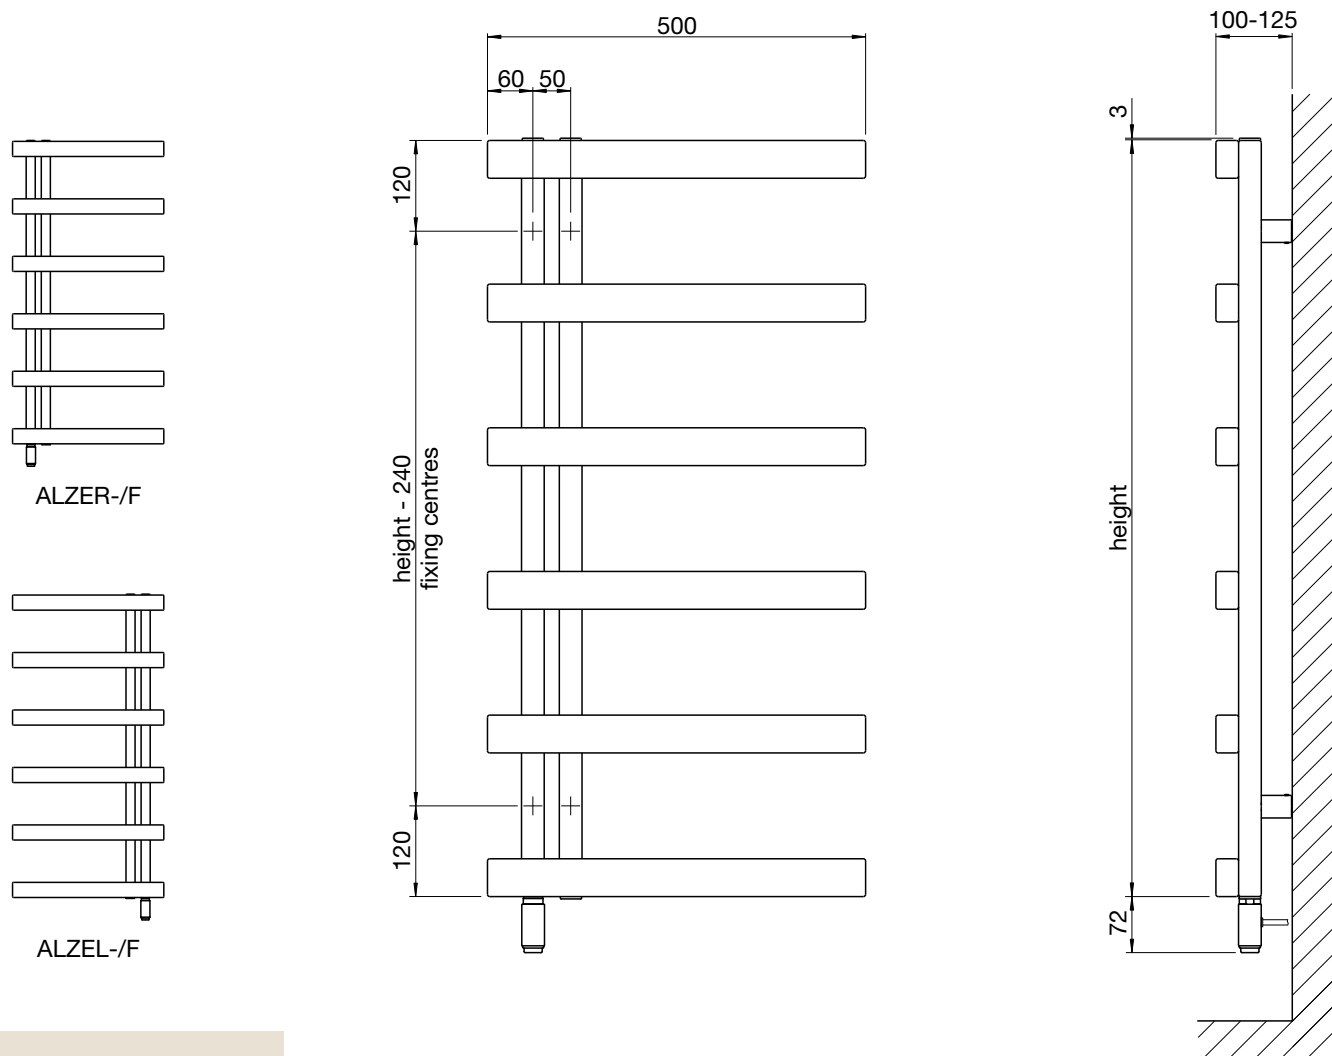

All dimensions in mm