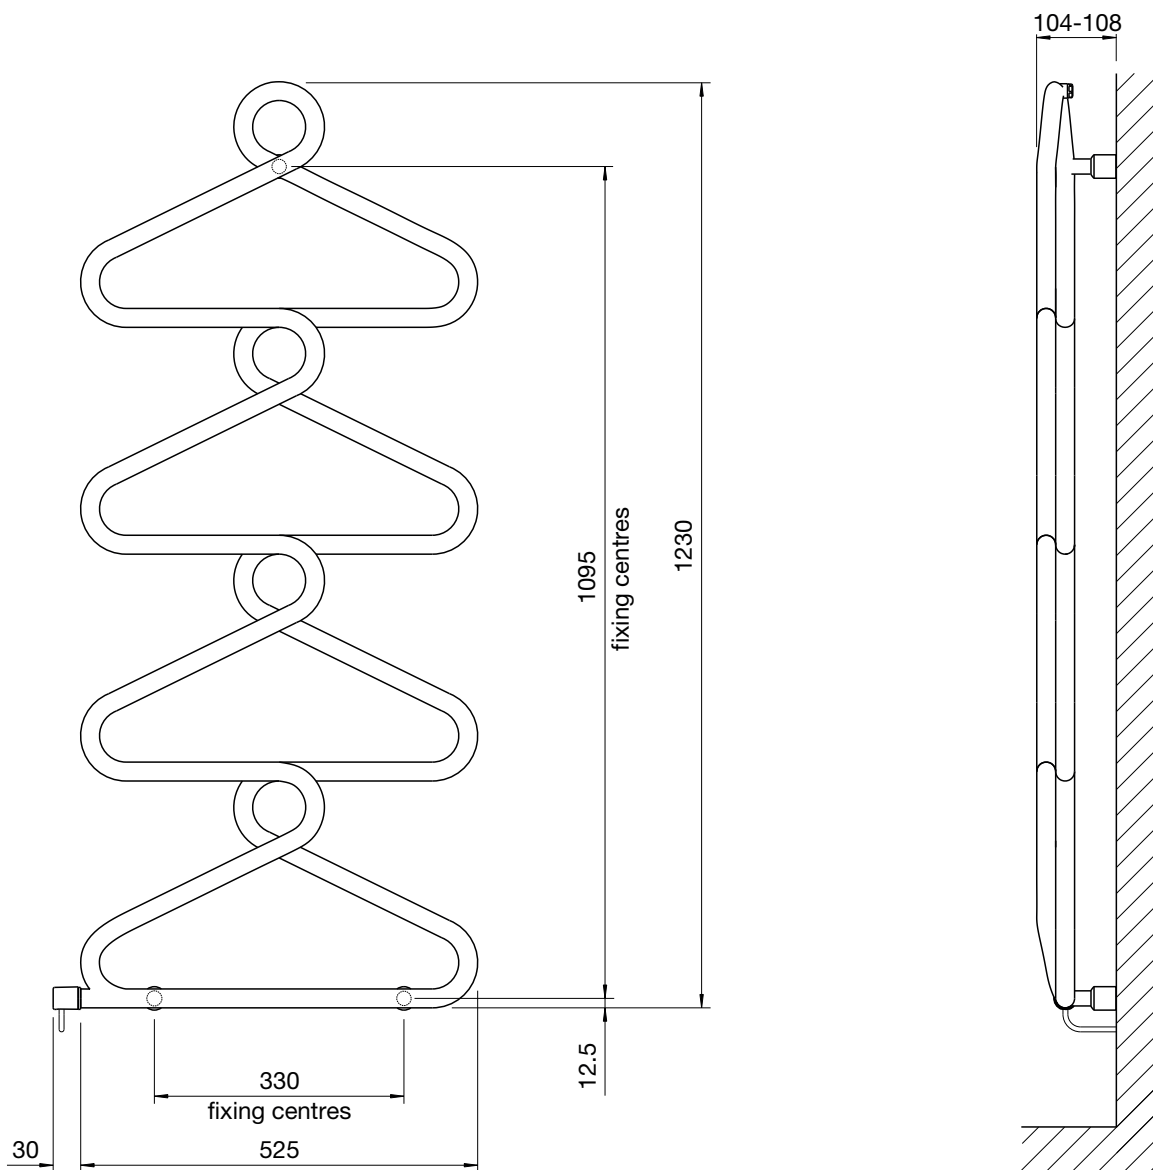

Zehnder Archibald Electric

In stock items highlighted in bold below	Height mm	Width mm	Finish	Simple immersion heater Class I IPX4 Zone 1 bath, Zone 2 shower Electric rating (watts)	RRP (ex VAT)	RRP (inc 20% VAT)

Zehnder Archibald Electric

ABZ-120-50/AF	1230	525	white*	300	£919	£1,102.80
ABZC-120-50/AF	1230	525	chrome	200	£1,170	£1,318.80

*Traffic White (RAL 9016)

Colour finish: Colours from the World of Colours chart are priced at: Traffic White (RAL 9016) + 25%.
Colour finish and non-stock products delivery: 3-5 weeks.

All dimensions in mm