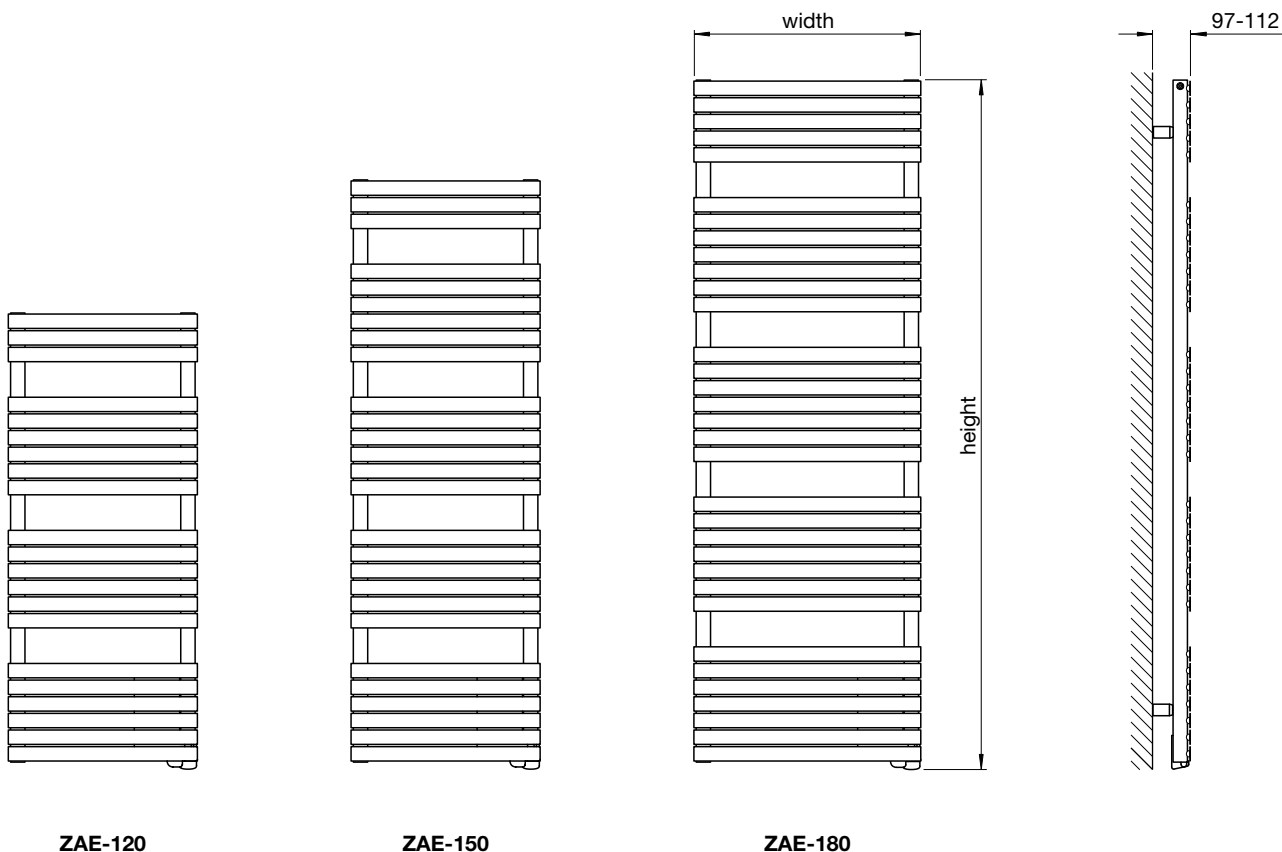

Zehnder Ax Spa Electric

In stock items highlighted in bold below	Height mm	Width mm	Finish	Radio frequency remote programmer IP44 Zone 1 Bath, Zone 2 Shower, Class II Electric rating (watts)	RRP (ex VAT)	RRP (inc 20% VAT)
Zehnder Ax Spa Electric						
ZAE-120-050/GF	1210	500	white*	500	£654	£784.80
ZAE-150-040/GF	1562	400	white*	500	£677	£812.40
ZAE-150-050/GF	1562	500	white*	750	£732	£878.40
ZAE-180-060/GF	1826	600	white*	1000	£861	£1,033.20
ZAE-180-080/GF	1826	800	white*	1250	£982	£1,178.40

*Traffic White (RAL 9016)

Colour finish: Colours from the World of Colours chart are priced at: Traffic White (RAL 9016) + 25%.
Colour finish and non-stock products delivery: 3-5 weeks.

Tube: Horizontal 38 x 10.5
Tube: Vertical Ø38mm
All dimensions in mm