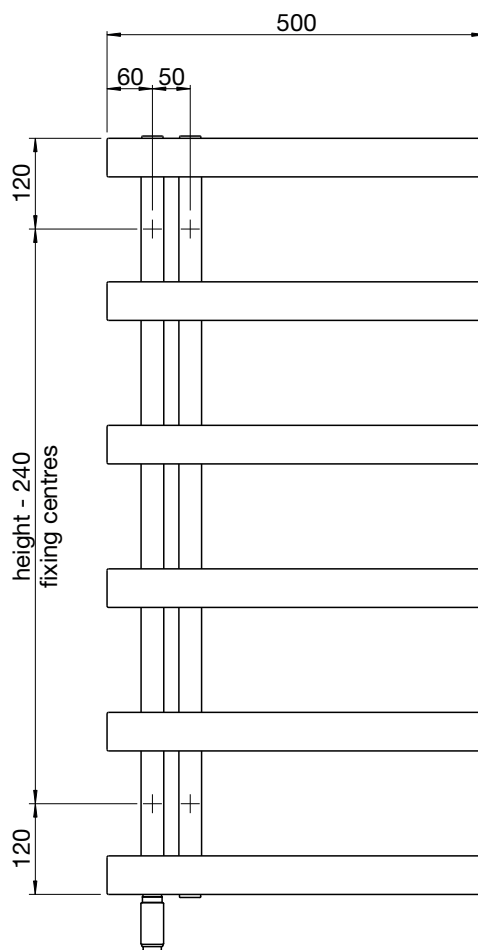

All dimensions in mm