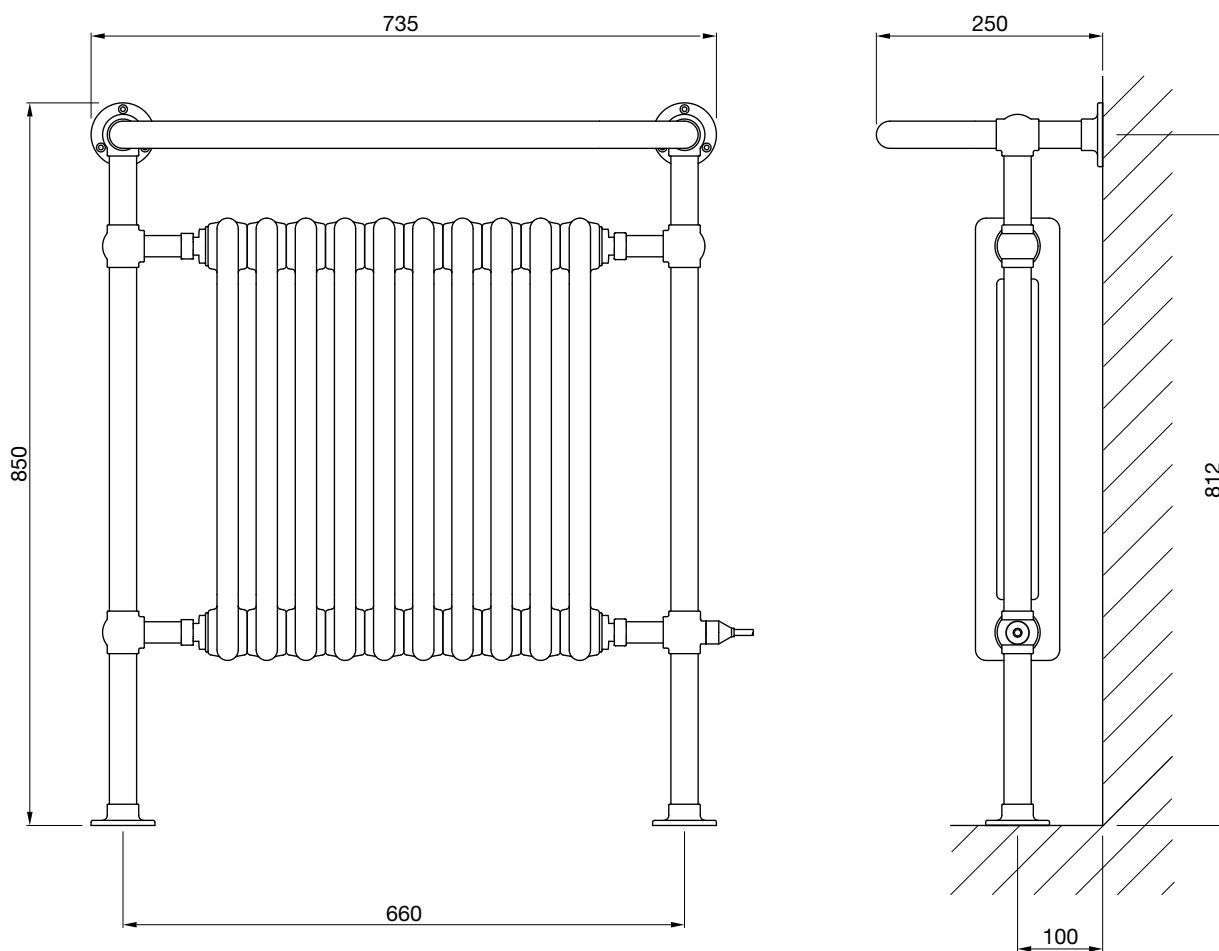

Zehnder Balmoral Electric

In stock items highlighted in bold below	Height mm	Width mm	Finish	Simple immersion heater Class I IPX4 Zone 1 Bath, Zone 2 Shower Electric rating (watts)	RRP (ex VAT)	RRP (inc 20% VAT)

Zehnder Balmoral Electric

BALME/F-085-074-CPEO	850	735	chrome	400	£2,255	£2,706.00
BALME/F-085-074-BNEO	850	735	bright nickel	400	£2,762	£3,314.40
BALME/F-085-074-AGEO	850	735	antique gold	400	£3,979	£4,774.80
BALME/F-085-074-DGEO	850	735	dark gold	400	£3,979	£4,774.80
BALME/F-085-074-PBEO	850	735	polished brass	400	£3,776	£4,531.20
BALME/F-085-074-ABEO	850	735	antique brass	400	£3,776	£4,531.20
BALME/F-085-074-BZEO	850	735	antique bronze	400	£3,776	£4,531.20
BALME/F-085-074-ACEO	850	735	antique copper	400	£3,776	£4,531.20
BALME/F-085-074-PCEO	850	735	polished copper	400	£3,776	£4,531.20
BALME/F-085-074-BCEO	850	735	brushed copper	400	£3,776	£4,531.20

Colour finish: The central column radiator is Traffic White (RAL 9016) as standard. Colours from the World of Colours chart are priced on application. Please specify clearly the central column radiator colour when ordering. Colour finishes are only available on the Chrome central heating version of the Zehnder Balmoral. Colour finish and non-stock products delivery: 4-6 weeks.

Tube: Horizontal Ø31.8mm
Tube: Vertical Ø31.8mm
All dimensions in mm