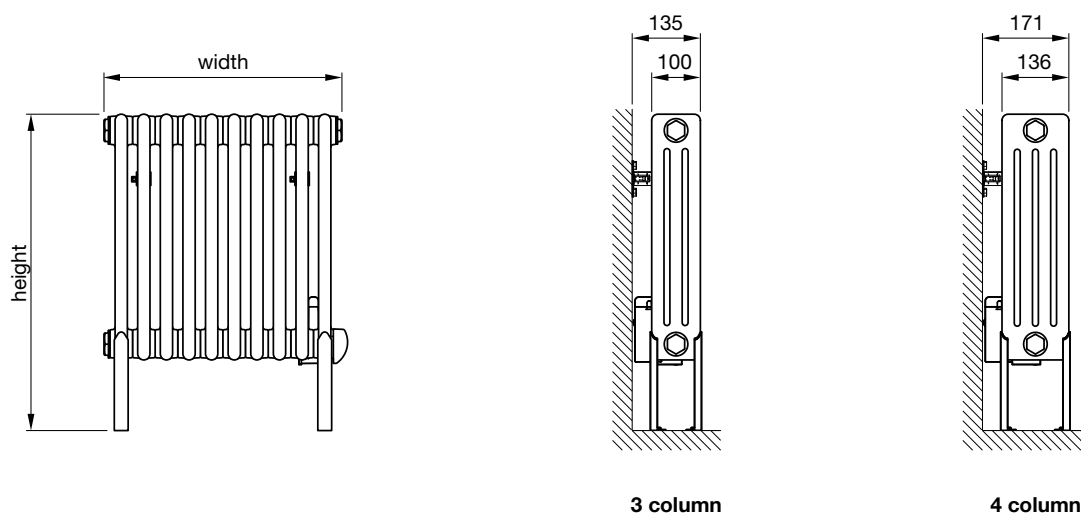

Zehnder Charleston Electric - 4 column with 150mm welded-on feet

NZ4-040-059/GF-F	550	594	181	12	white*	750	£963	£1,155.60
NZ4-040-078/GF-F	550	778	181	16	white*	1000	£1,172	£1,406.40
NZ4-040-096/GF-F	550	962	181	20	white*	1250	£1,381	£1,657.20
NZ4-040-106/GF-F	550	1058	181	23	white*	1500	£1,538	£1,845.60
NZ4-050-050/GF-F	650	502	181	10	white*	750	£848	£1,017.60
NZ4-050-069/GF-F	650	686	181	14	white*	1000	£1,060	£1,272.00
NZ4-050-078/GF-F	650	778	181	16	white*	1250	£1,164	£1,396.80
NZ4-050-092/GF-F	650	916	181	19	white*	1500	£1,323	£1,587.60
NZ4-060-046/GF-F	750	456	181	9	white*	750	£809	£970.80
NZ4-060-059/GF-F	750	594	181	12	white*	1000	£972	£1,166.40
NZ4-060-078/GF-F	750	778	181	16	white*	1250	£1,191	£1,429.20
NZ4-060-092/GF-F	750	916	181	19	white*	1500	£1,356	£1,627.20
NZ4-060-115/GF-F	750	1146	181	24	white*	2000	£1,628	£1,953.60

*Traffic White (RAL 9016)

Colour finish: Colours from the World of Colours chart are priced at: Traffic White (RAL 9016) + 25%. Colour finish and non-stock products delivery: 3-5 weeks.

Note: Radiators with an even number of sections over 22 sections will be supplied with a middle foot. This will be placed in the first of the middle two sections.

All dimensions in mm