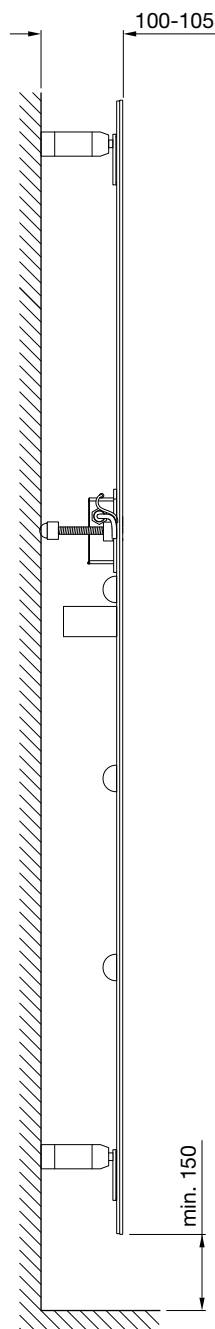

Zehnder Deseo Verso

DVW-150-048/F	1500	475	white glass	600	£1,406	£1,687.20
DVB-150-048/F	1500	475	black glass	600	£1,406	£1,687.20
DVM-150-048/F	1500	475	mirrored glass	600	£1,508	£1,809.60
DVW-175-048/F	1750	475	white glass	750	£1,790	£2,148.00
DVB-175-048/F	1750	475	black glass	750	£1,790	£2,148.00
DVM-175-048/F	1750	475	mirrored glass	750	£1,874	£2,248.80