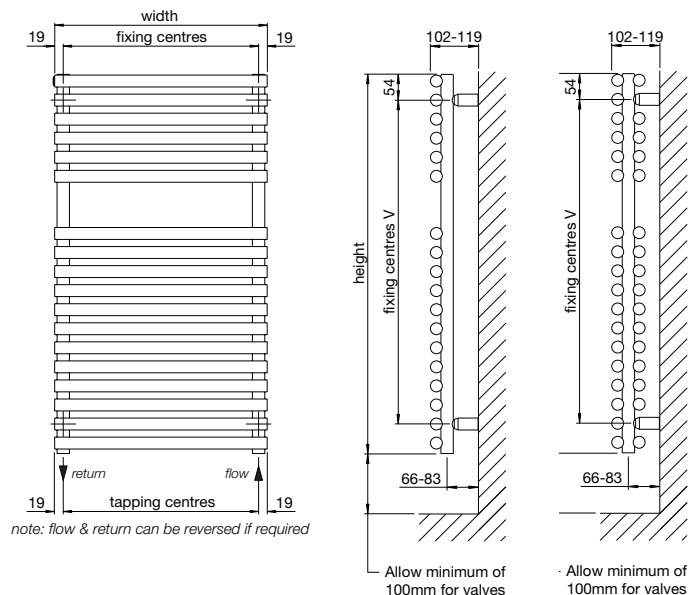

Tube: Horizontal $\varnothing 25\text{mm}$
Tube: Vertical $\varnothing 26\text{mm}$
All dimensions in mm

Stocked items

An essential luxury, the Ovida towel rail will keep your towels as fresh as a daisy and as dry as a bone. The clean lines of this stylish and practical radiator look equally at home in bathrooms, kitchens and cloakrooms.