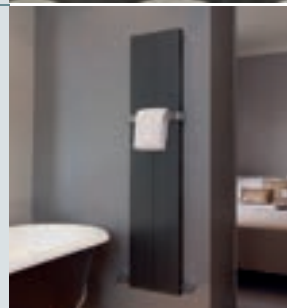

Blok

The Blok radiator complements the clean lines of contemporary bathrooms and kitchens. Compact and with a good heat output, this energy efficient aluminium radiator is suitable for both large and small spaces.

38