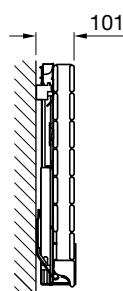

Zehnder Roda Electric

In stock items highlighted in bold below	Height mm	Width mm	No. of tubes	Finish	With factory fitted controls, IP34 Zone 1 Bath, Zone 2 Shower, Class II Electric Rating (Watts)	RRP (ex VAT)	RRP (inc 20% VAT)
ROEV150-040/GF	1517	370	5	white*	750	£1,241	£1,489.20
ROEV180-045/GF	1817	444	6	white*	1000	£1,344	£1,612.80
ROEV180-060/GF	1817	592	8	white*	1500	£1,473	£1,767.60
ROEV200-075/GF	2017	740	9	white*	2000	£1,667	£2,000.40

Zehnder Roda Electric Vertical

Zehnder Roda Electric Horizontal

ROEHD040-080/GF	444	800	6	white*	750	£1,038	£1,245.60
ROEHD040-110/GF	444	1100	6	white*	1000	£1,109	£1,330.80
ROEHD040-150/GF	444	1500	6	white*	1500	£1,182	£1,418.40
ROEHD060-080/GF	592	800	8	white*	1000	£1,091	£1,309.20
ROEHD060-110/GF	592	1100	8	white*	1250	£1,175	£1,410.00
ROEHD060-130/GF	592	1300	8	white*	1500	£1,235	£1,482.00
ROEHD060-150/GF	592	1500	8	white*	2000	£1,287	£1,544.40

*Traffic White (RAL 9016)

Colour finish: Colours from the World of Colours chart are priced at: Traffic White (RAL 9016) + 25%.
Colour finish and non-stock products delivery: 3-5 weeks.

Open Window detection

The Integral control unit recognises if a window has been opened for an extended period and switches the radiator off. Once the window is closed, the radiator returns to normal operation.

- Temperature changes are quickly recognised via the external temperature sensor
- The integral thermostat proactively reacts to sensor information; delivering the perfect indoor climate
- Intuitive radiator which automatically switches off if a window is open for an extended period
- An intelligent heating solution which lowers costs and energy consumption

ROEV

All dimensions in mm