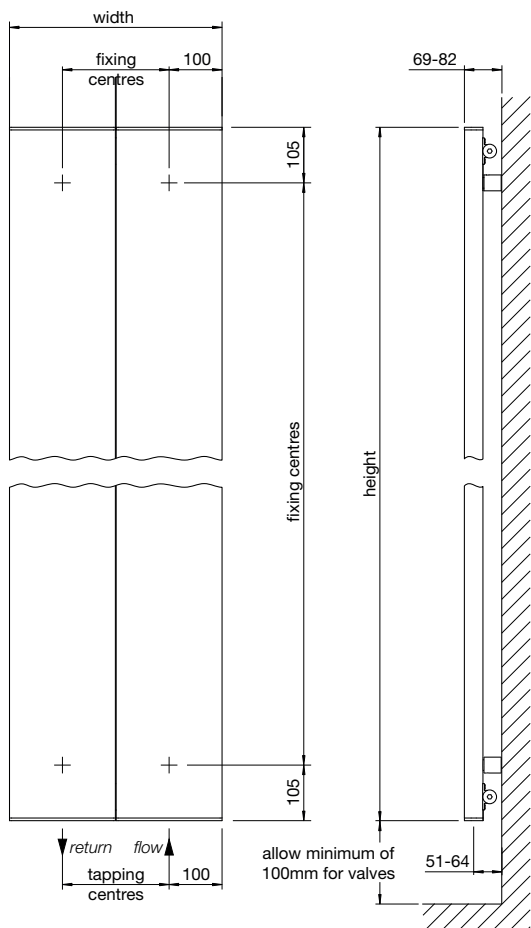

For pipes from the floor
Zehnder recommends
VALVE-SET-36.

For pipes from the wall
Zehnder recommends
VALVE-SET-11.

All dimensions in mm