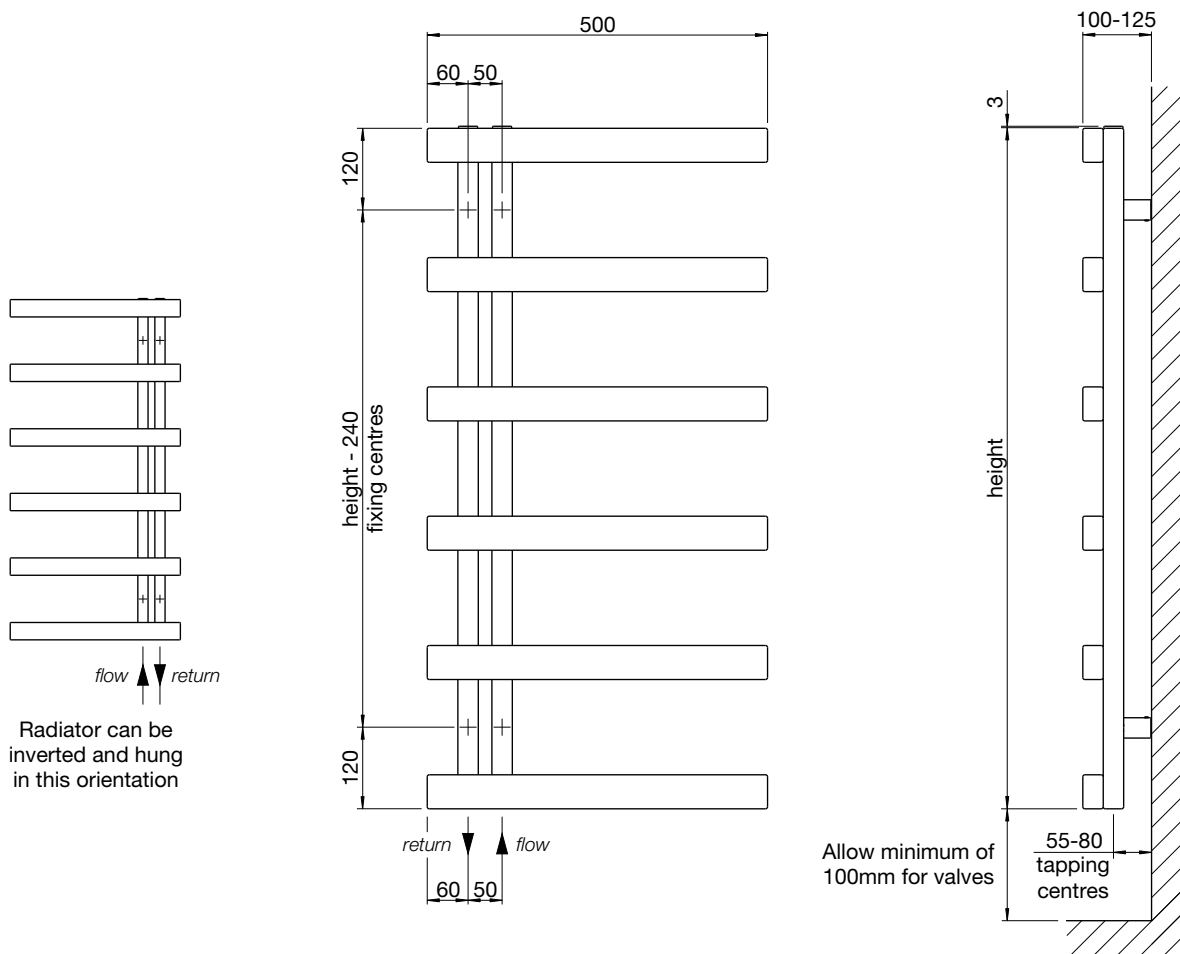

Zehnder Alban

Scan for the complete CE compliant technical specifications

In stock items highlighted in bold below	Height mm	Width mm	Finish	Output $\Delta T=50^{\circ}\text{C}$ Watts/btu All outputs certified to EN 442	Dual Energy Immersion Rating in Watts	RRP (ex VAT)	RRP (inc 20% VAT)

Zehnder Alban

ALZ-100-50	1000	500	stainless steel mirror	256/873	200	£973	£1,167.60
ALZ-100-50-N211	1000	500	brushed black chrome*	256/873	200	£1,041	£1,249.20
ALZ-100-50-N209	1000	500	brushed brass*	256/873	200	£1,041	£1,249.20
ALZ-100-50-N213	1000	500	brushed bronze*	256/873	200	£1,041	£1,249.20
ALZ-140-50	1380	500	stainless steel mirror	332/1133	250	£1,176	£1,411.20
ALZ-140-50-N211	1380	500	brushed black chrome*	332/1133	250	£1,256	£1,507.20
ALZ-140-50-N209	1380	500	brushed brass*	332/1133	250	£1,256	£1,507.20
ALZ-140-50-N213	1380	500	brushed bronze*	332/1133	250	£1,256	£1,507.20
ALZ-180-50	1760	500	stainless steel mirror	417/1423	300	£1,410	£1,692.00

*PVD finishes

Dual energy: Self fit (additional cost to central heating model prices). For more information please scan the QR code.
Rail can be installed with the tubes to the right or the left.

All dimensions in mm