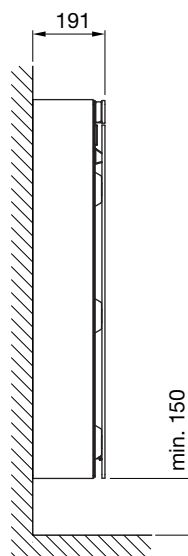

on-wall installation