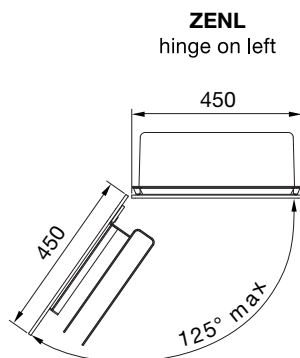

ZENL
hinge on left