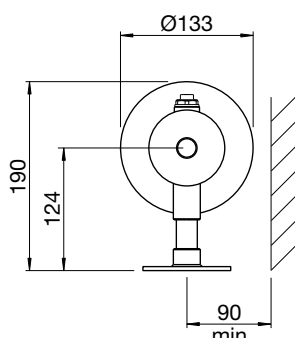

Zehnder Flow Form - 133mm diameter coil

FFZ-190-100	190	1000	133	white*	370/1262	£546	£655.20
FFZC-190-100	190	1000	133	chrome	346/1181	£956	£1,147.20
FFZI-190-100	190	1000	133	stainless steel brushed	222/757	£491	£589.20
FFZ-190-150	190	1500	133	white*	565/1928	£672	£840.00
FFZC-190-150	190	1500	133	chrome	513/1750	£1,176	£1,411.20
FFZI-190-150	190	1500	133	stainless steel brushed	340/1160	£578	£693.60
FFZ-190-200	190	2000	133	white*	797/2719	£798	£957.60
FFZC-190-200	190	2000	133	chrome	706/2409	£1,396	£1,675.20
FFZI-190-200	190	2000	133	stainless steel brushed	464/1583	£662	£794.40

*Traffic White (RAL 9016)

Colour finish: Colours from the World of Colours chart are priced at: Traffic White (RAL 9016) + 25%.
Colour finish and non-stock products delivery: 3-5 weeks.

This radiator may only be installed horizontally on the floor

All dimensions in mm