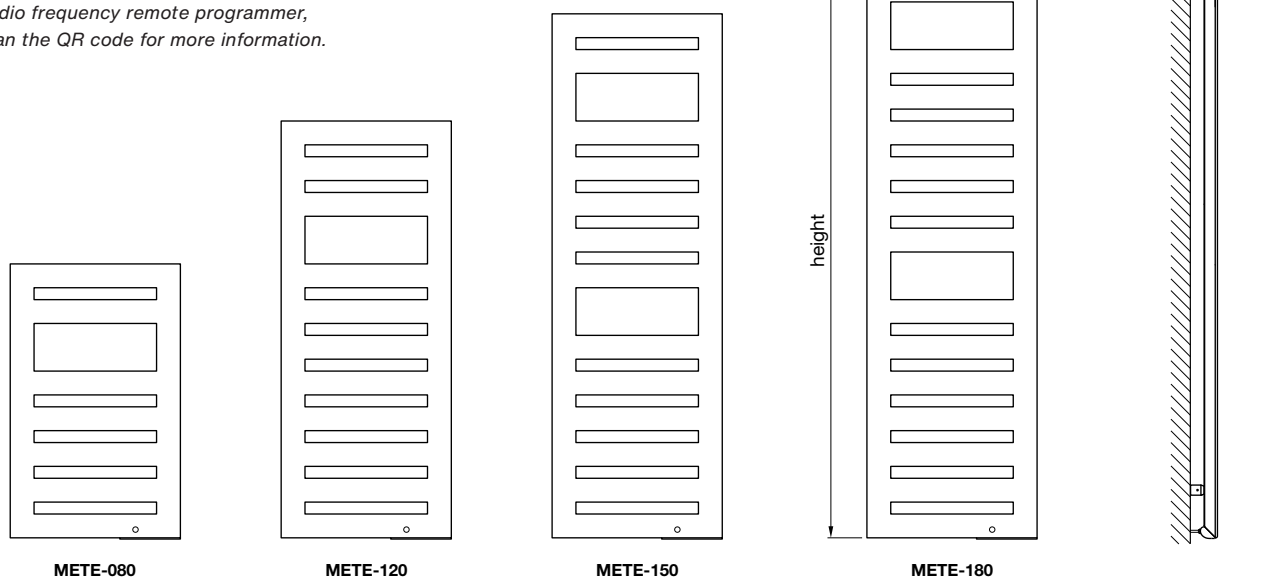

Electric Option
Radio frequency remote programmer,
scan the QR code for more information.

Frame: 70mm x 39mm triangular tubes
Flat tubes: 70mm x 8mm
All dimensions in mm

Stocked items

METE-150-050/GF

The Metropolitan Spa Electric transforms any interior. With its generous cut-outs, this alternative version of the Metropolitan offers ample space for towels, adding practicality and convenience to bathrooms and kitchens. Innovative hybrid welding technology guarantees maximum quality and high-end design.