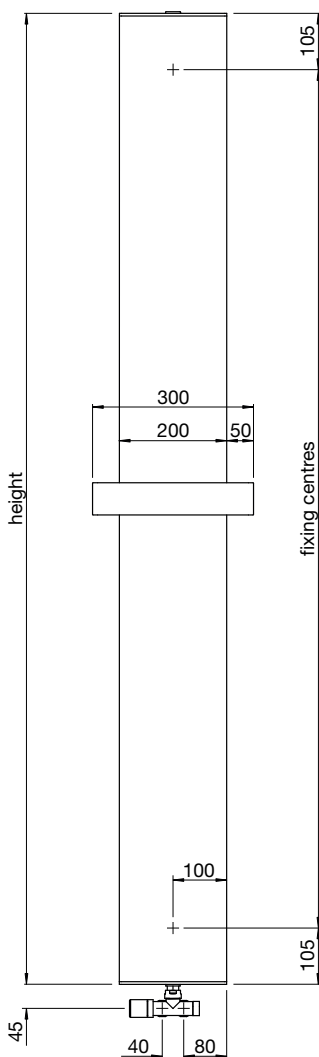

Zehnder Svelte

In stock items highlighted in bold below	Height mm	Width mm	Finish	Output $\Delta T=50^{\circ}\text{C}$ Watts/btu All outputs certified to EN 442	RRP (ex VAT)	RRP (inc 20% VAT)
SVA-151-030	1510	300	white*	361/1232	£864	1,036.80
SVA-189-030	1890	300	white*	430/1467	£903	1,083.60
SVA-151-030-0336	1510	300	volcanic	361/1232	£864	1,036.80
SVA-189-030-0336	1890	300	volcanic	430/1467	£903	1,083.60
SVA-151-030-0371	1510	300	aluminium	361/1232	£1,080	1,296.00
SVA-189-030-0371	1890	300	aluminium	430/1467	£1,129	1,354.80
SVA-151-030-SAP10020	1510	300	champagne	361/1232	£1,080	1,296.00
SVA-189-030-SAP10020	1890	300	champagne	430/1467	£1,129	1,354.80
SVA-151-030-SW208F	1510	300	marron	361/1232	£1,080	1,296.00
SVA-189-030-SW208F	1890	300	maron	430/1467	£1,129	1,354.80
SVA-151-030-M3000L	1510	300	nickel look	361/1232	£1,080	1,296.00
SVA-189-030-M3000L	1890	300	nickel look	430/1467	£1,129	1,354.80
SVA-151-030-SBP9010	1510	300	white sable	361/1232	£1,080	1,296.00
SVA-189-030-SBP9010	1890	300	white sable	430/1467	£1,129	1,354.80

Zehnder Svelte

*Traffic White (RAL 9016). Non-stock products delivery: 4-6 weeks.

Please note: when ordering, please specify whether you require pipe connections to the wall or the floor, as there are specific fittings on the Svelte.

straight or angled valves are supplied with this radiator (see separate sheet for fitting instructions)

please note: the internal tube will rattle when the radiator is unpacked. This is normal and will not happen once the radiator is installed.