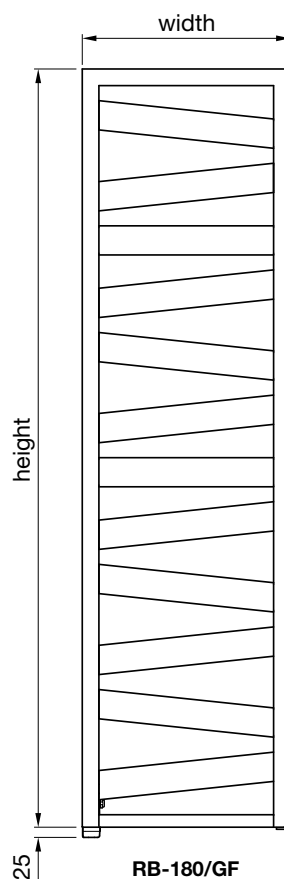

RB-180/GF
RBC-180/GF