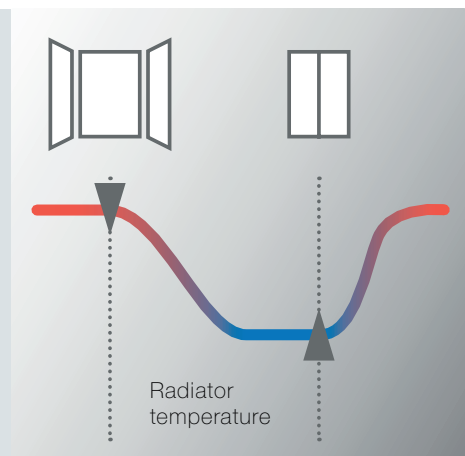

*Pure White (RAL 9010)

Temperature controller: Backlit LCD digital display screen gives complete control. Temperature can be adjusted in 0.5°C increments. 3 pre-set programmes and 5 mode settings. Open window detection system and parental lock. 7 day programmable function.

Colour finish: Colours from the World of Colours chart are priced at: Pure White (RAL 9010) + 25%.
Colour finish and non-stock products delivery: 3-5 weeks.

Accessories			
Model		RRP (ex VAT)	RRP (inc 20% VAT)
887220	Zehnder Connect hub for Fare Tech radiator.	£273	£327.60

Open Window detection

The Integral control unit recognises if a window has been opened for an extended period and switches the radiator off. Once the window is closed, the radiator returns to normal operation.

- Temperature changes are quickly recognised via the external temperature sensor
- The integral thermostat proactively reacts to sensor information; delivering the perfect indoor climate
- Intuitive radiator which automatically switches off if a window is open for an extended period
- An intelligent heating solution which lowers costs and energy consumption

All dimensions in mm