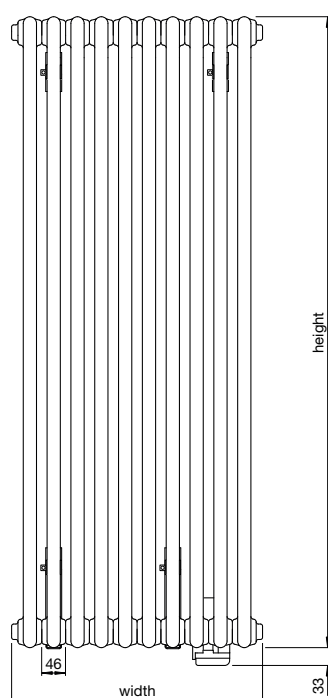

Zehnder Charleston Electric

In stock items highlighted in bold below	Height mm	Width mm	Overall Projection	No. of sections	Finish	Radio frequency remote programmer IP44 Zone 1 Bath, Zone 2 Shower, Class II Electric rating (watts)	RRP (ex VAT)	RRP (inc 20% VAT)

⚡ Zehnder Charleston Electric Horizontal - 3 column

NZ3-060-050/GF	600	502	135	10	white*	500	£689	£826.80
NZ3-060-059/GF	600	594	135	12	white*	750	£803	£963.60
NZ3-060-073/GF	600	732	135	15	white*	1000	£870	£1,044.00
NZ3-060-087/GF	600	870	135	18	white*	1250	£1,016	£1,219.20
NZ3-060-101/GF	600	1008	135	21	white*	1500	£1,096	£1,315.20
NZ3-060-128/GF	600	1284	135	27	white*	2000	£1,318	£1,581.60

⚡ Zehnder Charleston Electric Vertical - 2 column

NZ2-180-031/GF	1792	305	97	6	white*	750	£1,002	£1,202.40
NZ2-180-040/GF	1792	397	97	8	white*	1000	£1,076	£1,291.20
NZ2-180-049/GF	1792	489	97	10	white*	1250	£1,150	£1,380.00
NZ2-180-058/GF	1792	581	97	12	white*	1500	£1,223	£1,467.60

⚡ Zehnder Charleston Plinth Electric - 5 column

NZ5-030-096/GF-F	300	962	213	20	white*	1000	£1,145	£1,374.00

*Traffic White (RAL 9016)

Colour finish: Colours from the World of Colours chart are priced at:
Traffic White (RAL 9016) + 25%.
Colour finish and non-stock products delivery: 3-5 weeks.