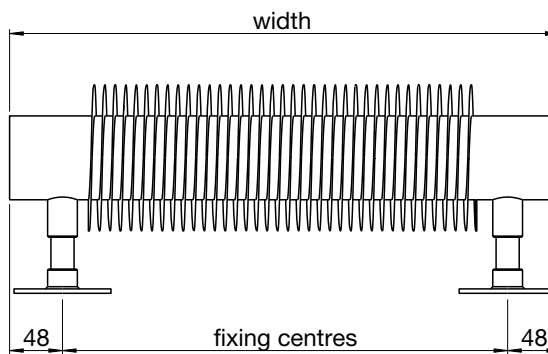

Zehnder Flow Form Electric

In stock items highlighted in bold below	Height mm	Width mm	Diameter (mm)	Finish	Simple immersion heater, IP44 Zone 1 Bath, Zone 2 Shower, Class II Electric Rating (Watts)	RRP (ex VAT)	RRP (inc 20% VAT)

Zehnder Flow Form Electric - 133mm diameter coil

FFZ-190-100/AF	190	1000	133	white*	500	£653	£783.60
FFZC-190-100/AF	190	1000	133	chrome	400	£1,063	£1,275.60
FFZ-190-150/AF	190	1500	133	white*	600	£800	£960.00
FFZC-190-150/AF	190	1500	133	chrome	500	£1,304	£1,564.80
FFZ-190-200/AF	190	2000	133	white*	1000	£947	£1,136.40
FFZC-190-200/AF	190	2000	133	chrome	750	£1,545	£1,854.00

*Traffic White (RAL 9016)

Colour finish: Colours from the World of Colours chart are priced at: Traffic White (RAL 9016) + 25%.
Colour finish and non-stock products delivery: 3-5 weeks.

This radiator may only be installed horizontally on the floor

Mounting Foot Detail

All dimensions in mm