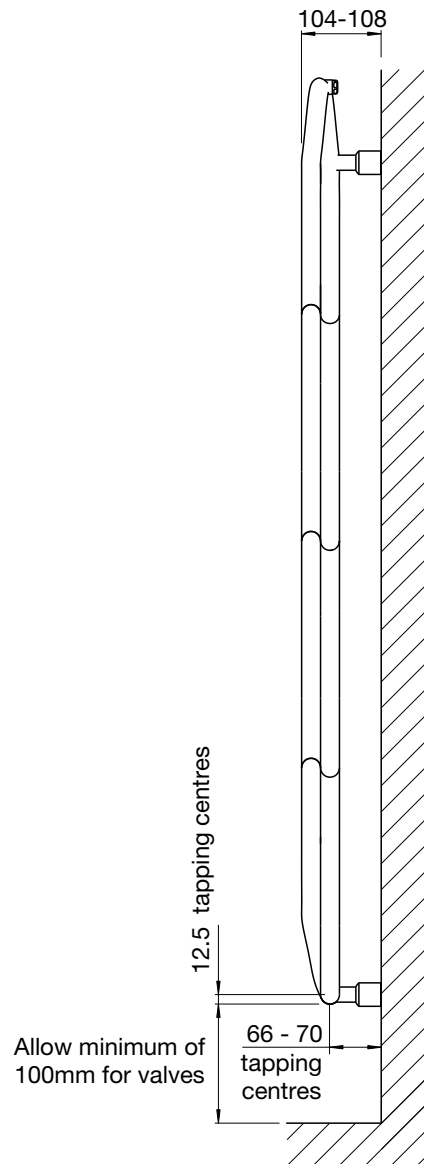

Zehnder Archibald

In stock items highlighted in bold below	Height mm	Width mm	Finish	Output $\Delta T=50^{\circ}\text{C}$ Watts/btu All outputs certified to EN 442	RRP (ex VAT)	RRP (inc 20% VAT)
Zehnder Archibald						
ABZ-120-50	1230	525	white*	336/1146	£682	£818.40
ABZC-120-50	1230	525	chrome	233/795	£933	£1,119.60

*Traffic White (RAL 9016)

Colour finish: Colours from the World of Colours chart are priced at: Traffic White (RAL 9016) + 25%.
Colour finish and non-stock products delivery: 3-5 weeks.

For pipes from wall or the floor we recommend VALVE-SET-27 see page 187.

All dimensions in mm