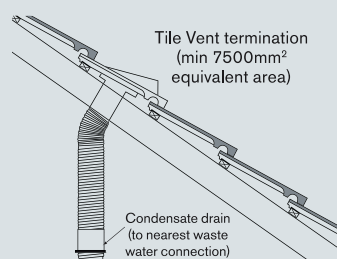

Tile Vent termination (min 7500mm² equivalent area)