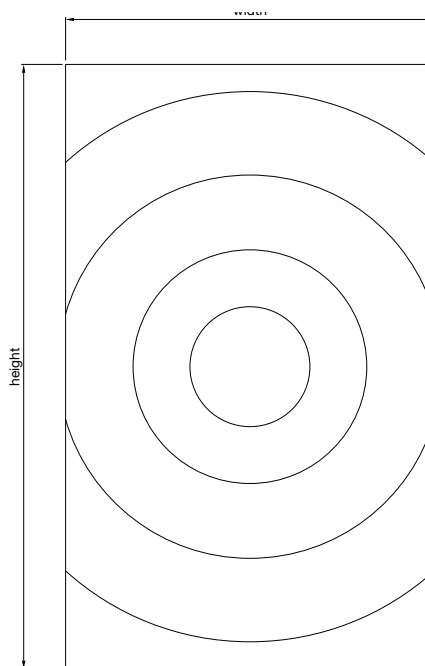

Zehnder Splash

SPZE-120-075/GF	1230	750	white	750	£3,369	£4,211.25

- Can be positioned horizontally, or vertically
- Projection from the wall: 90mm
- Made from durable Corian
- Controlled via radio frequency programmer
- Electric operation providing fast heat response time