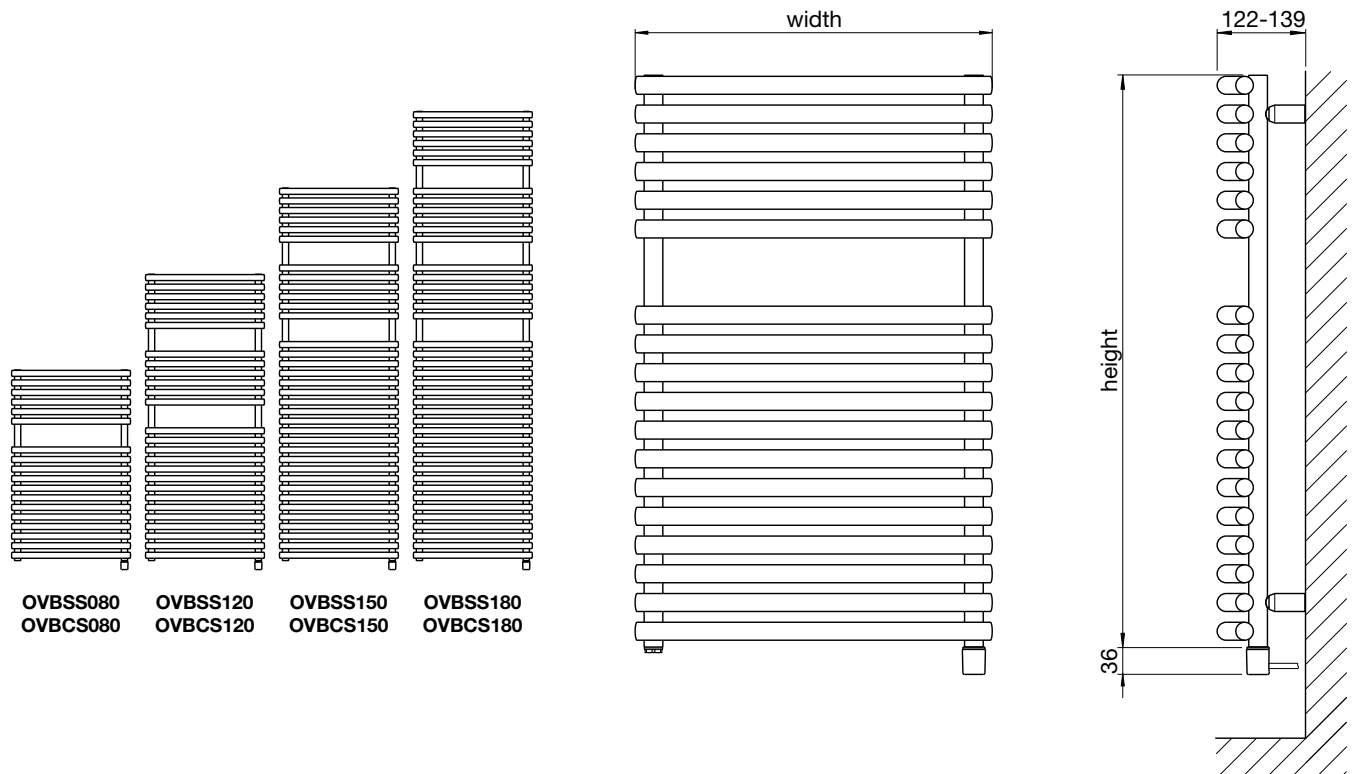

Zehnder Ovida Bow Electric

In stock items highlighted in bold below	Height mm	Width mm	Finish	Simple immersion heater (IHE) Class I IP65 Zones 1 & 2 Electric rating (Watts)	RRP (ex VAT)	RRP (inc 20% VAT)

Zehnder Ovida Bow Electric

OVBSS080050EAZK	796	496	white*	400	£351	£421.20
OVBSS080060EAZK	796	596	white*	500	£378	£453.60
OVBSS120050EAZK	1196	496	white*	600	£422	£506.40
OVBSS120060EAZK	1196	596	white*	600	£453	£543.60
OVBSS150050EAZK	1556	496	white*	600	£485	£582.00
OVBSS150060EAZK	1556	596	white*	600	£526	£631.20
OVBSS185050EAZK	1876	496	white*	600	£529	£634.80
OVBSS185060EAZK	1876	596	white*	600	£578	£693.60
OVBSS080050EAZK	796	496	chrome	200	£638	£765.60
OVBSS080060EAZK	796	596	chrome	200	£700	£840.00
OVBSS120050EAZK	1196	496	chrome	400	£823	£987.60
OVBSS120060EAZK	1196	596	chrome	400	£927	£1,112.40
OVBSS150050EAZK	1556	496	chrome	500	£1,044	£1,252.80
OVBSS150060EAZK	1556	596	chrome	600	£1,178	£1,413.60
OVBSS185050EAZK	1876	496	chrome	600	£1,197	£1,436.40
OVBSS185060EAZK	1876	596	chrome	600	£1,343	£1,611.60

*Traffic White (RAL 9016)

Colour finish: Colours from the World of Colours chart are priced at: Traffic White (RAL 9016) + 25%.
Colour finish and non-stock products delivery: 3-5 weeks.

Tube: Horizontal Ø25mm
Tube: Vertical Ø26mm
All dimensions in mm