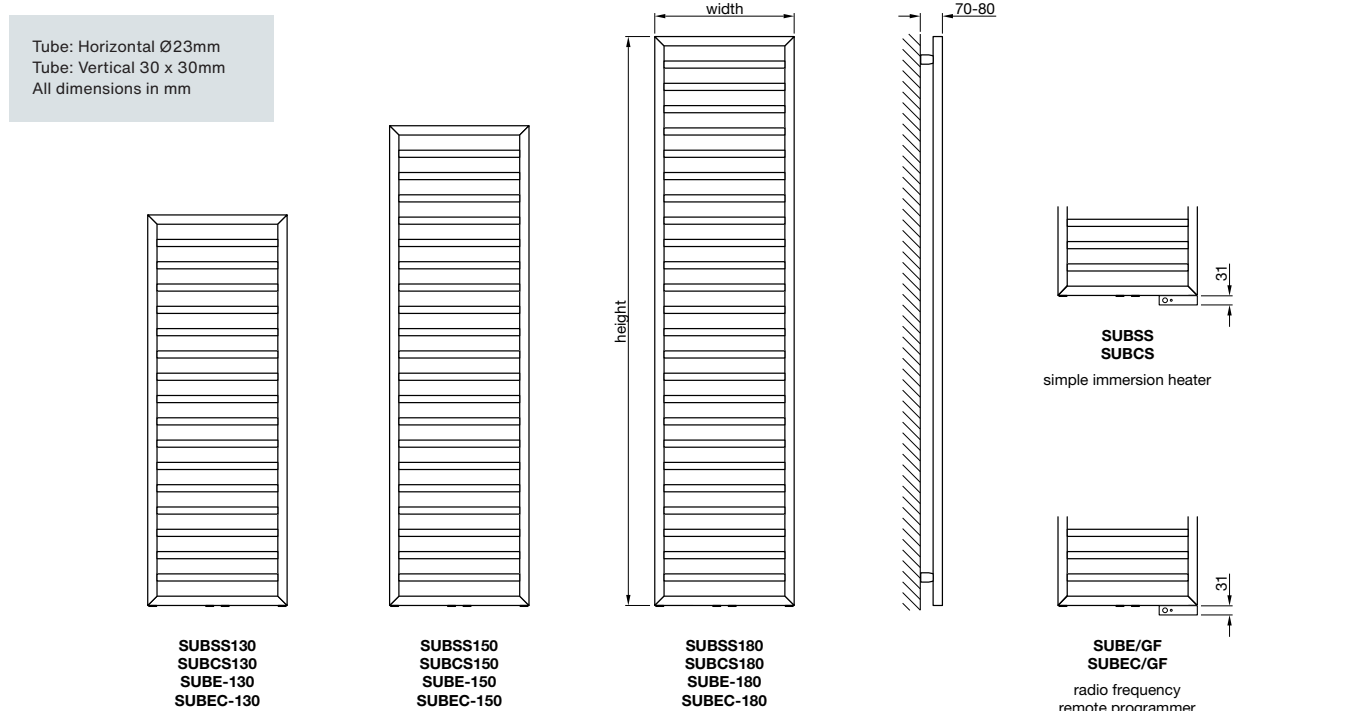

In stock items highlighted in bold below	Height mm	Width mm	Finish	Radio frequency remote programmer IP44 Zone 1 Bath, Zone 2 Shower, Class II Electric rating (Watts)	RRP (ex VAT)	RRP (inc 20% VAT)

Zehnder Subway Electric

SUBE-130-045/GF	1261	450	white*	500	£681	£817.20
SUBE-150-045/GF	1549	450	white*	600	£742	£890.40
SUBE-150-060/GF	1549	600	white*	750	£813	£975.60
SUBE-180-060/GF	1837	600	white*	900	£881	£1,057.20
SUBEC-130-045/GF	1261	450	chrome	300	£1,183	£1,419.60
SUBEC-150-045/GF	1549	450	chrome	300	£1,370	£1,644.00
SUBEC-150-060/GF	1549	600	chrome	500	£1,505	£1,806.00
SUBEC-180-060/GF	1837	600	chrome	600	£1,637	£1,964.40

*Traffic White (RAL 9016)

Colour finish: Colours from the World of Colours chart are priced at: Traffic White (RAL 9016) + 25%.
Colour finish and non-stock products delivery: 3-5 weeks.

Accessories		RRP (ex VAT)	RRP (inc 20% VAT)
Optional wall brackets: Increases space behind rail by 20mm			
954111	Zehnder Subway SUBE extended bracket kit. *Pure White finish.	£62	£74.40
954118	Zehnder Subway SUBEC extended bracket kit. Chrome finish.	£62	£74.40
954119	Zehnder Subway SUBE extended bracket kit. Colour finish.	£62	£74.40