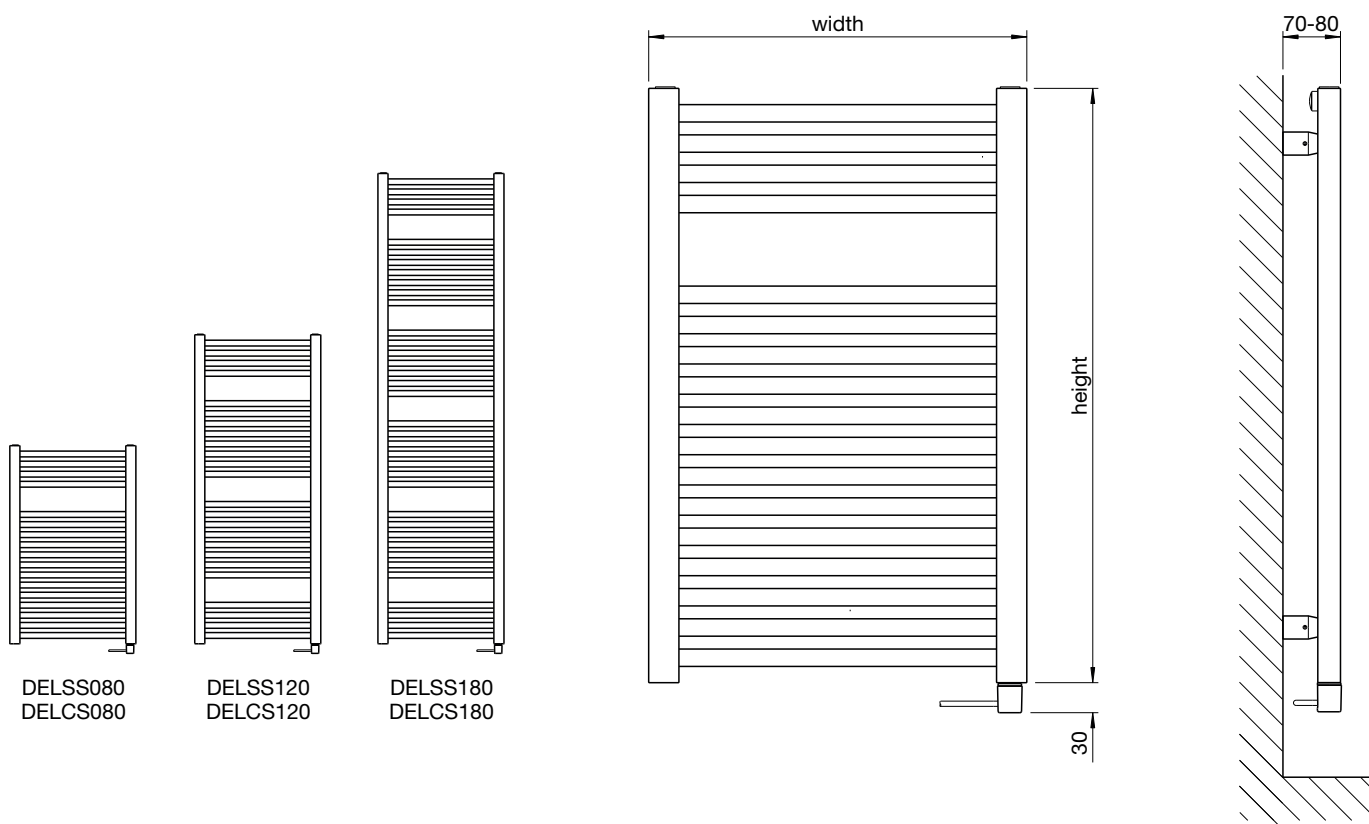

Zehnder Deline Electric

Scan for the complete CE compliant technical specifications

In stock items highlighted in bold below	Height mm	Width mm	Finish	Simple immersion heater (IHE) Class I IP65 Zones 1 & 2 Electric rating (watts)	RRP (ex VAT)	RRP (inc 20% VAT)
DELSS080050EAZK	786	500	white*	400	£311	£373.20
DELSS080060EAZK	786	600	white*	400	£334	£400.80
DELSS120050EAZK	1226	500	white*	500	£384	£460.80
DELSS120060EAZK	1226	600	white*	600	£425	£510.00
DELSS180050EAZK	1866	500	white*	600	£503	£603.60
DELSS180060EAZK	1866	600	white*	600	£548	£657.60
DELCS080050EAZK	786	500	chrome	200	£542	£650.40
DELCS080060EAZK	786	600	chrome	200	£604	£724.80
DELCS120050EAZK	1226	500	chrome	400	£719	£862.80
DELCS120060EAZK	1226	600	chrome	400	£805	£966.00
DELCS180050EAZK	1866	500	chrome	500	£1,007	£1,208.40
DELCS180060EAZK	1866	600	chrome	600	£1,143	£1,371.60

Zehnder Deline Electric

*Traffic White (RAL 9016)

Colour finish: Colours from the World of Colours chart are priced at: Traffic White (RAL 9016) + 25%.
Colour finish and non-stock products delivery: 3-5 weeks.

Tube: Horizontal 30mm x 40mm D profile
Tube: Vertical Ø23mm
All dimensions in mm