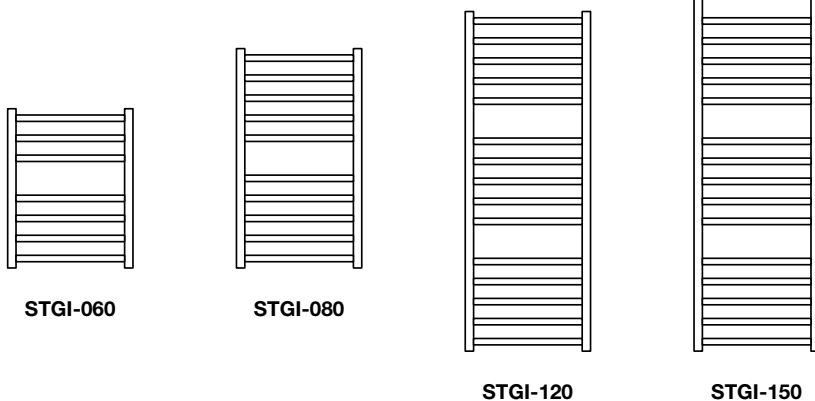

*No price surcharge for colour finishes.

Dual energy: Self fit (additional cost to central heating model prices). For more information please scan the QR code.

Colour finish: There is no additional charge for colours from the World of Colours chart. Colour finish and non-stock products delivery: 3-5 weeks.

Tube: Horizontal Ø23mm
Tube: Vertical 30 x 30mm
All dimensions in mm