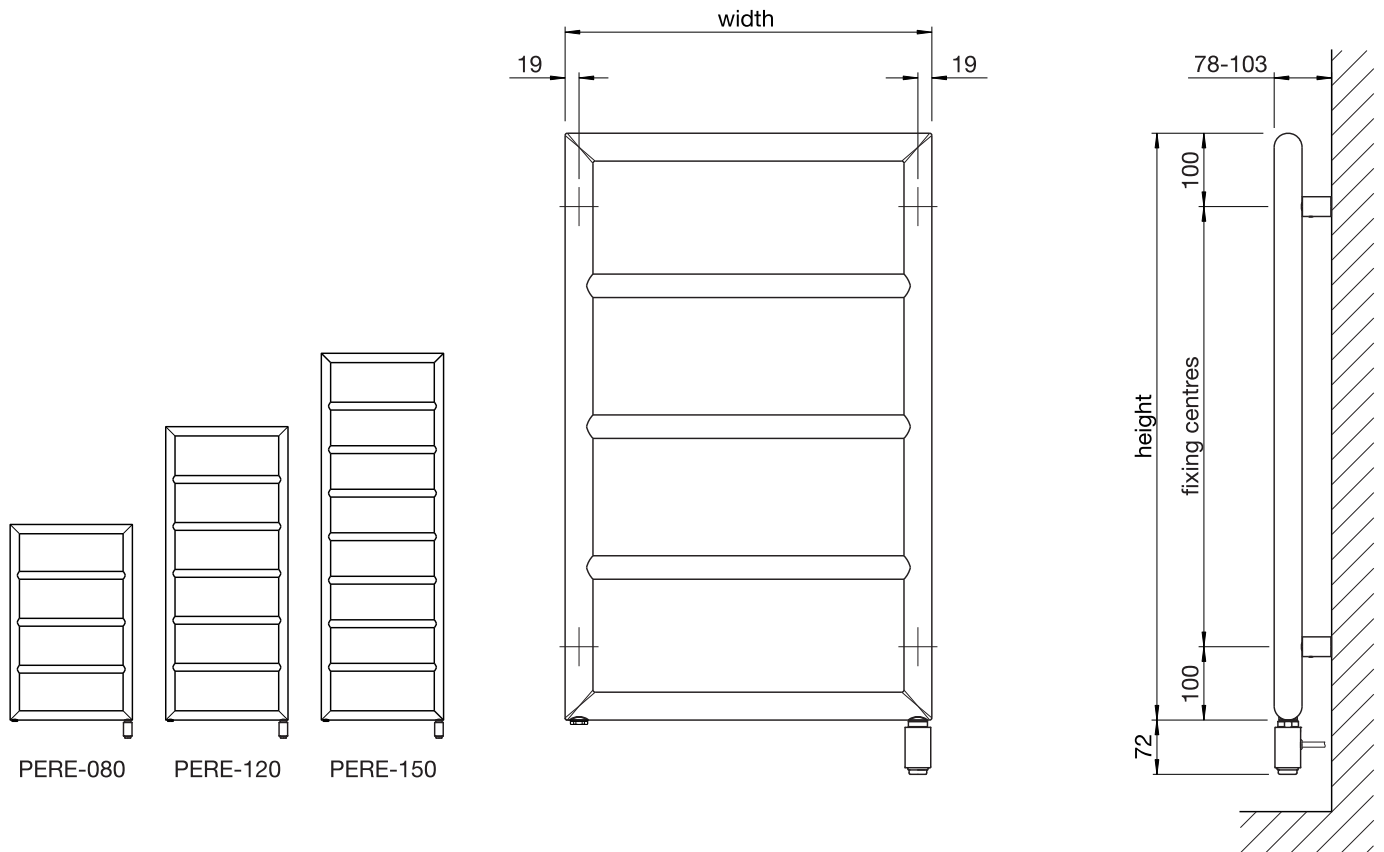

Zehnder Pera Electric

In stock items highlighted in bold below	Height mm	Width mm	Finish	Simple immersion heater Class I IPX4 Zones 1 & 2 Electric rating (Watts)	RRP (ex VAT)	RRP (inc 20% VAT)

⚡ Zehnder Pera Electric

PER-080-50/F	870	500	stainless steel mirror	150	£807	£968.40
PER-120-50/F	1270	500	stainless steel mirror	200	£1,011	£1,213.20
PER-150-50/F	1570	500	stainless steel mirror	250	£1,220	£1,464.00

Tube: Horizontal Ø32mm
Tube: Vertical Ø38mm
All dimensions in mm