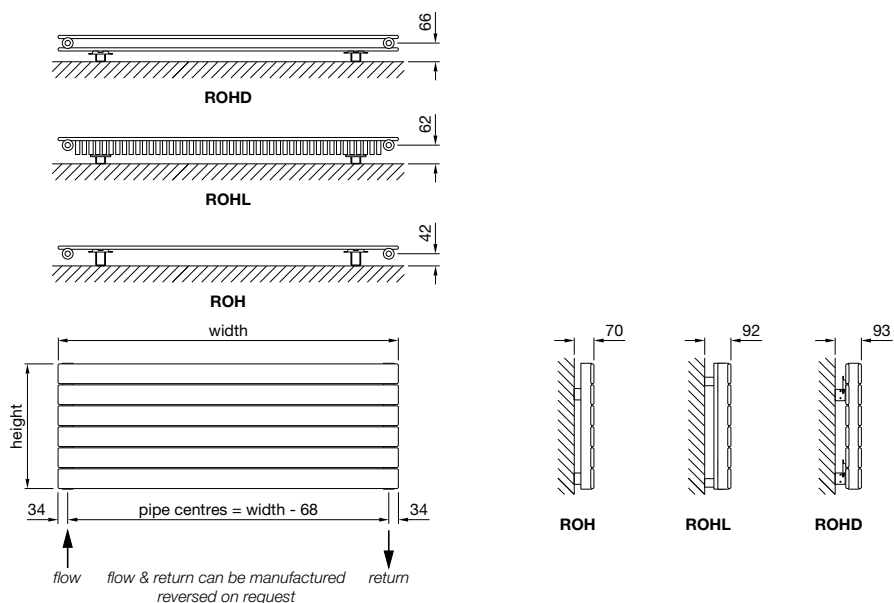

In stock items highlighted in bold below	Height mm	Width mm	Overall Projection	No. of tubes	Finish	Output $\Delta T=50^{\circ}\text{C}$ Watts/btu All outputs certified to EN 442	RRP (ex VAT)	RRP (inc 20% VAT)

Zehnder Roda Vertical Single panel

ROV-180-029	1800	296	70	4	white*	568/1938	£292	£350.40
ROV-180-037	1800	370	70	5	white*	710/2423	£341	£409.20
ROV-180-044	1800	444	70	6	white*	852/2907	£390	£468.00
ROV-180-051	1800	518	70	7	white*	994/3392	£439	£526.80
ROV-180-059	1800	592	70	8	white*	1136/3876	£488	£585.60
ROV-180-066	1800	666	70	9	white*	1278/4361	£537	£644.40

Zehnder Roda Vertical Double panel

ROVD-180-029	1800	296	93	4	white*	836/2852	£479	£574.80
ROVD-180-037	1800	370	93	5	white*	1045/3566	£570	£684.00
ROVD-180-044	1800	444	93	6	white*	1254/4279	£661	£793.20
ROVD-180-051	1800	518	93	7	white*	1463/4992	£752	£902.40
ROVD-180-059	1800	592	93	8	white*	1672/5705	£843	£1,011.60
ROVD-180-066	1800	666	93	9	white*	1881/6418	£934	£1,120.80

Zehnder Roda Horizontal Single panel

ROH-059-060	592	600	70	8	white*	399/1361	£268	£321.60
ROH-059-080	592	800	70	8	white*	532/1815	£303	£363.60
ROH-059-100	592	1000	70	8	white*	665/2269	£337	£404.40
ROH-059-120	592	1200	70	8	white*	798/2723	£371	£445.20
ROH-059-140	592	1400	70	8	white*	931/3177	£406	£487.20

Zehnder Roda Horizontal Single panel with single convector fin

ROHL-059-060	592	600	92	8	white*	644/2197	£370	£444.00
ROHL-059-080	592	800	92	8	white*	859/2931	£431	£517.20
ROHL-059-100	592	1000	92	8	white*	1074/3664	£492	£590.40
ROHL-059-120	592	1200	92	8	white*	1289/4398	£553	£663.60
ROHL-059-140	592	1400	92	8	white*	1504/5132	£614	£736.80

Zehnder Roda Horizontal Double panel