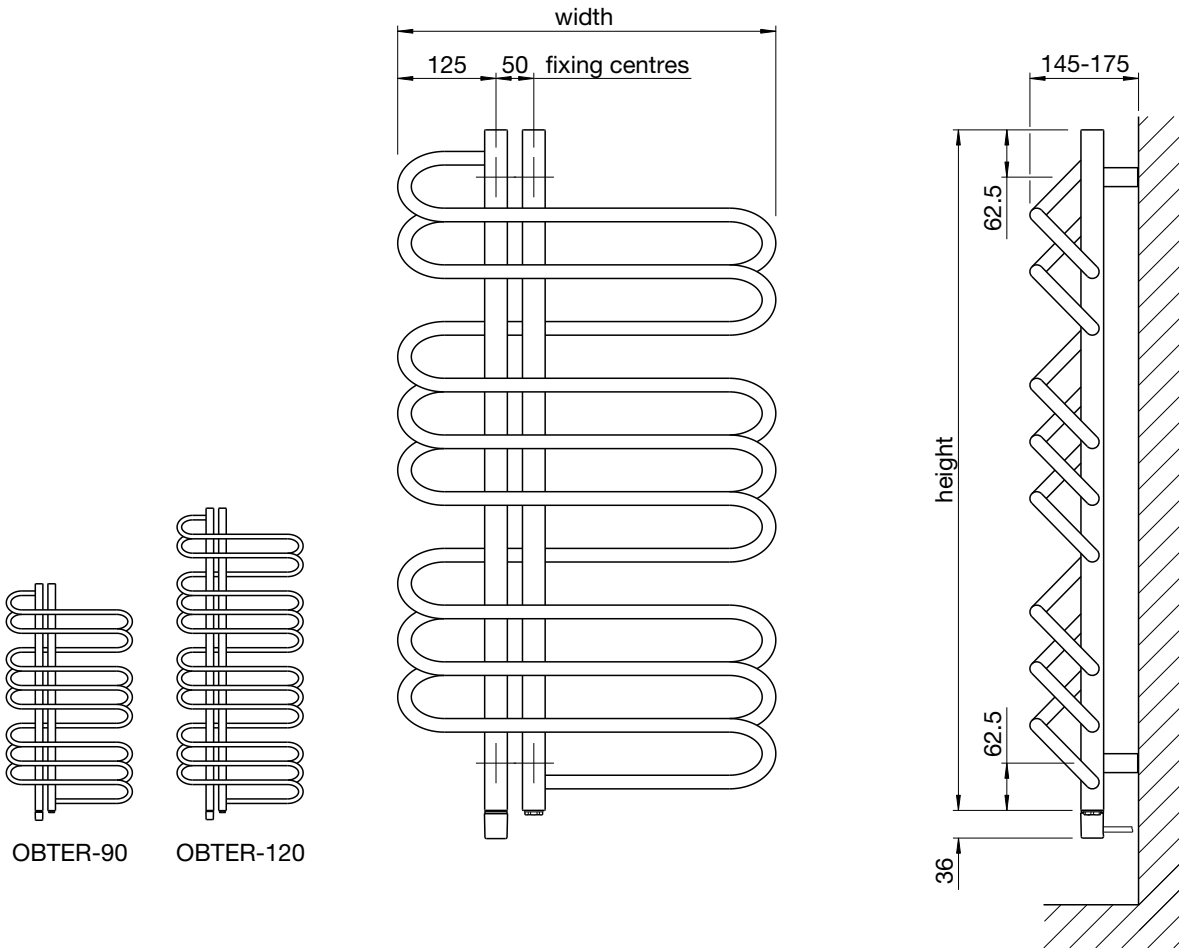

Zehnder Orbit Electric

In stock items highlighted in bold below	Height mm	Width mm	Finish	Simple immersion heater Class I IPX4 Zones 1 & 2 Electric rating (Watts)	RRP (ex VAT)	RRP (inc 20% VAT)
OBTER-090-050/F	900	500	stainless steel mirror	200	£1,028	£1,233.60
OBTER-120-050/F	1200	stainless steel mirror	250	£1,323	£1,587.60	

Zehnder Orbit Electric

Tube: Horizontal Ø18mm
Vertical 30mm x 30mm
All dimensions in mm