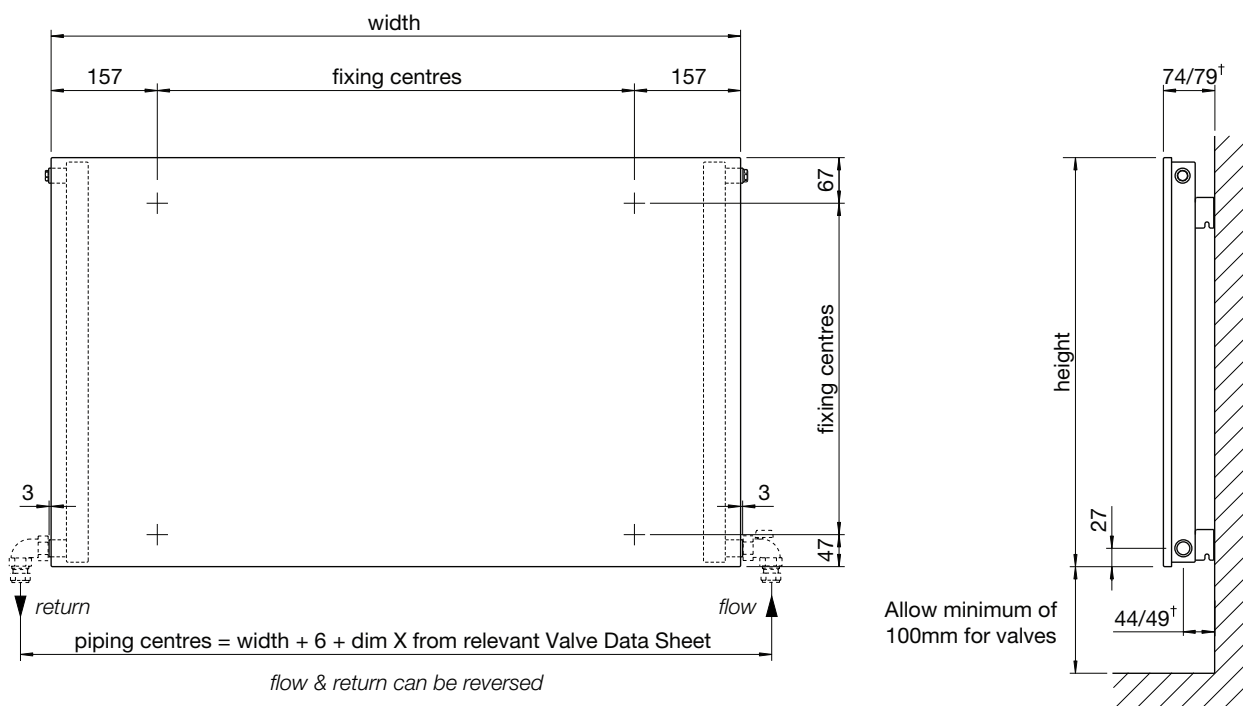

*Traffic White (RAL 9016)

Colour finish: Colours from the World of Colours chart are priced at: Traffic White (RAL 9016) + 25%.
Colour finish and non-stock products delivery: 3-5 weeks.

The mirror finish has a 9% reduction in output
Projection from wall to front face: 74 mm - 79 mm

All dimensions in mm