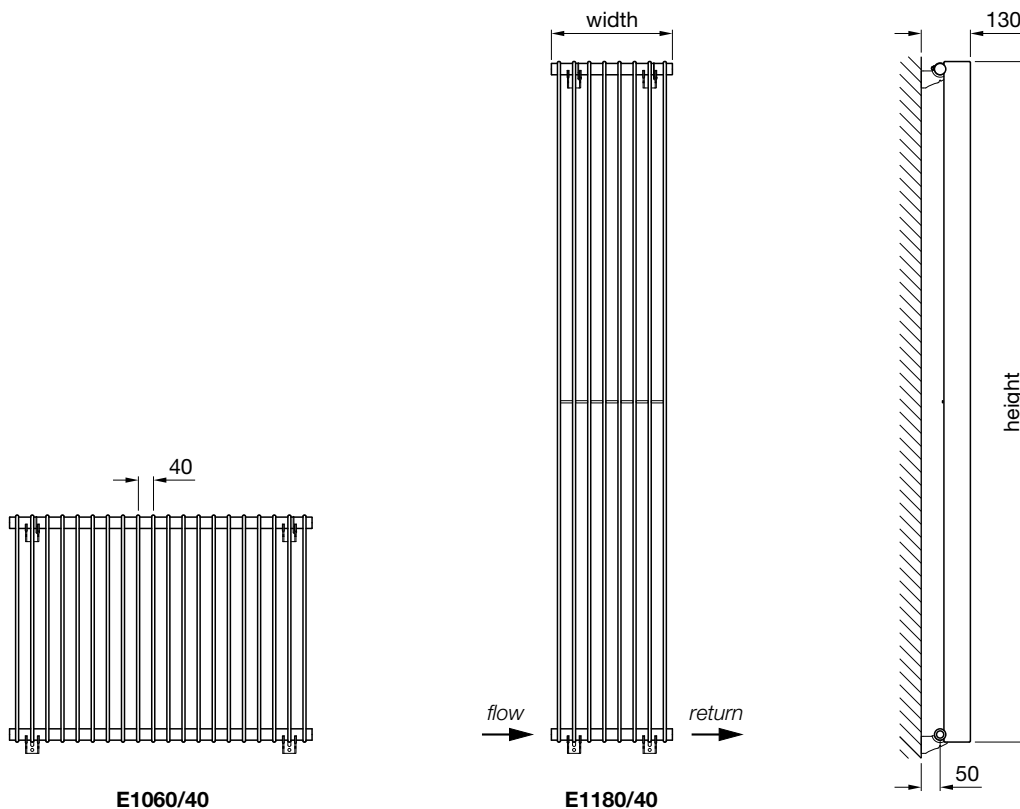

Zehnder Excelsior

In stock items highlighted in bold below	Height mm	Width mm	Number of sections	Finish	Output $\Delta T=50^{\circ}\text{C}$ Watts/btu All outputs certified to EN 442	RRP (ex VAT)	RRP (inc 20% VAT)

Zehnder Excelsior Horizontal

E1060/40-20	600	800	20	white*	794/2709	£650	£780.00
E1060/40-25	600	1000	25	white*	993/3388	£735	£882.00
E1060/40-30	600	1200	30	white*	1191/4064	£819	£982.80
E1060/40-35	600	1400	35	white*	1390/4743	£904	£1,084.80

Zehnder Excelsior Vertical

E1180/40-8	1800	320	8	white*	872/2975	£603	£723.60
E1180/40-10	1800	400	10	white*	1090/3719	£670	£804.00
E1180/40-12	1800	480	12	white*	1308/4463	£737	£884.40

*Traffic White (RAL 9016)

Colour finish: Colours from the World of Colours chart are priced at: Traffic White (RAL 9016) + 25%.
Colour finish and non-stock products delivery: 3–5 weeks.

E1060/40

E1180/40

Tube: Horizontal $\varnothing 30\text{mm}$
Tube: Vertical
70mm x 8mm
All dimensions in mm