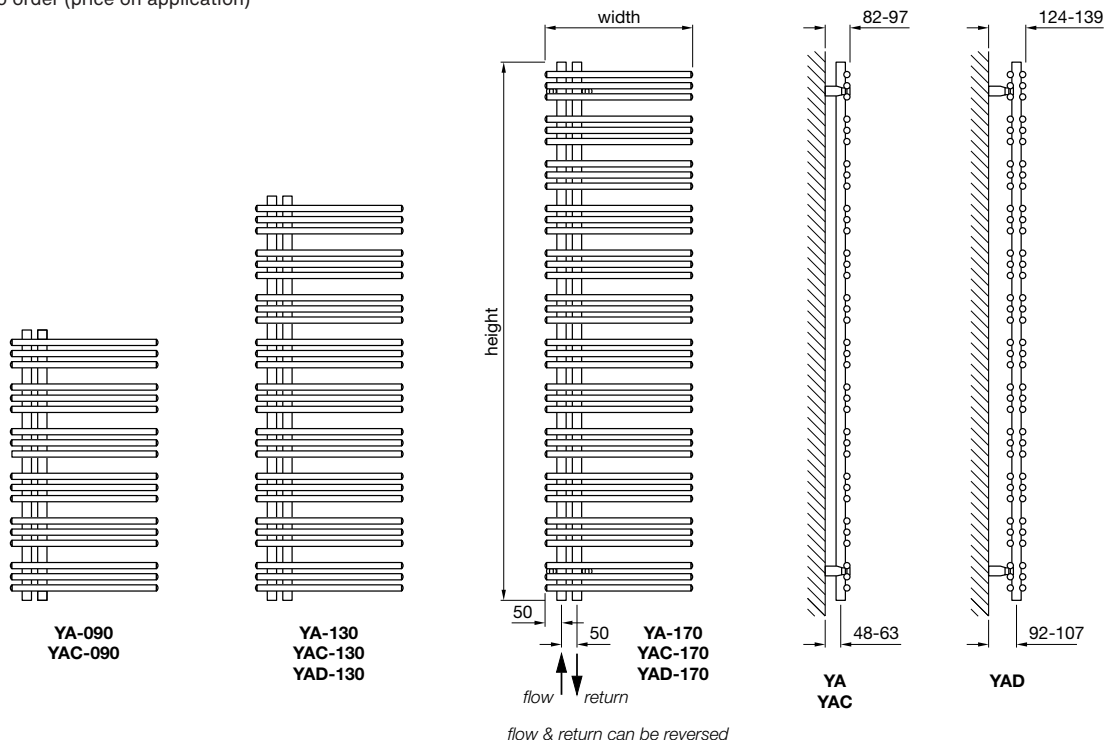

Special length brackets made to order (price on application)

Tube: Horizontal $\varnothing 20\text{mm}$
Tube: Vertical $\varnothing 30\text{mm}$
All dimensions in mm

Stocked items

The Yucca Asym is a beautiful but practical towel rail. Available with single or double tubes in either white or chrome, the Yucca Asym can be installed perpendicular to the wall to create a partition.