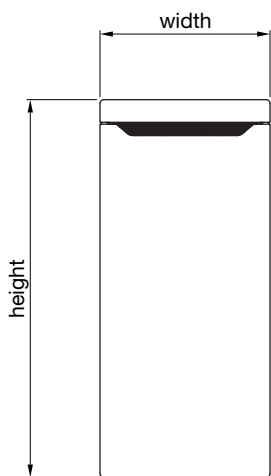

Zehnder Zenia

Scan for the complete CE compliant technical specifications

In stock items highlighted in bold below	Height mm	Width mm	Finish	Radio frequency remote programmer IPX4 Zone 1 Bath, Zone 2 Shower, Class II Electric rating (Watts)	RRP (ex VAT)	RRP (inc 20% VAT)

Zehnder Zenia

ZENRW-100-045/X	1000	450	white glass	1000	£2,054	£2,464.80
ZENLW-100-045/X	1000	450	white glass	1000	£2,054	£2,464.80
ZENRB-100-045/X	1000	450	black glass	1000	£2,054	£2,464.80
ZENLB-100-045/X	1000	450	black glass	1000	£2,054	£2,464.80

Accessories					
Model		Height mm	Width mm	RRP (ex VAT)	RRP (inc 20% VAT)
Wall frames					
ZENFRM-100-045	Zehnder Zenia recessed wall frame	977	430	£223	£267.60
ZENFRD-100-045	Zehnder Zenia wall mounted frame	1003	451	£656	£787.20

Available either flush or wall mounted
Controlled via the Zehnder Connect App or intuitive touch controls
Option for left or right door opening

in-wall installation