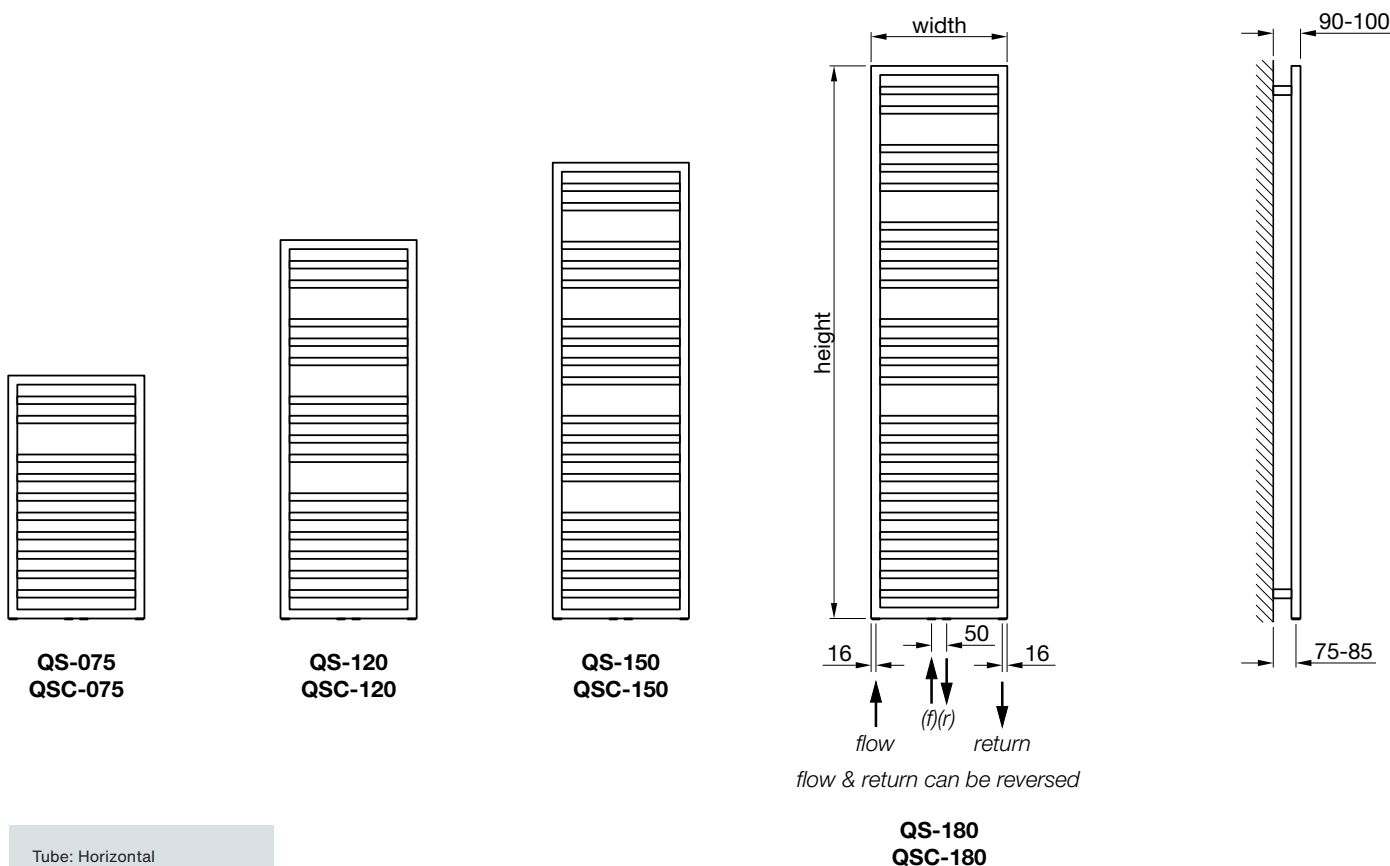

Tube: Horizontal
25mm x 25mm
Outer Frame 30mm x 30mm
All dimensions in mm

Stocked items

The Quaro Spa has an elegant square profile frame and horizontal heating pipes. Beautifully designed with clarity and simplicity, even the right-angled wall brackets are stylish. Generously spaced tubes give plenty of room for warming fluffy towels.