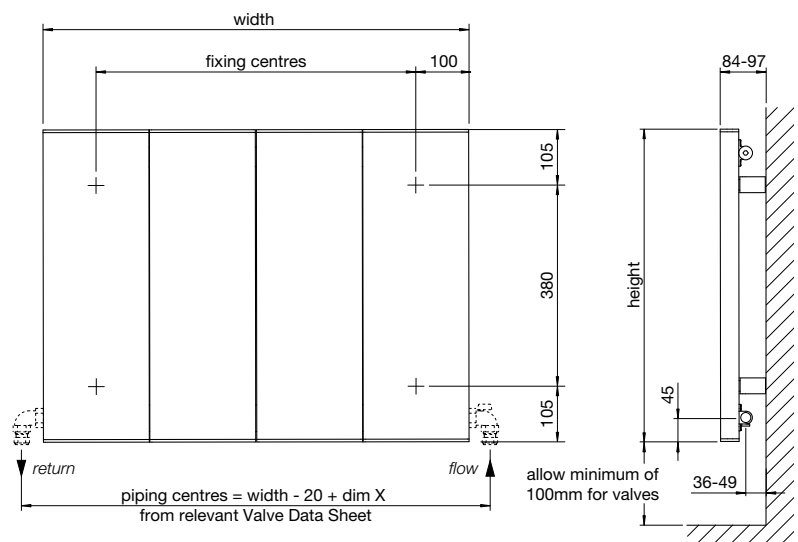

For pipes from the floor
Zehnder recommends
VALVE-SET-36.

For pipes from the wall
Zehnder recommends
VALVE-SET-11.

All dimensions in mm