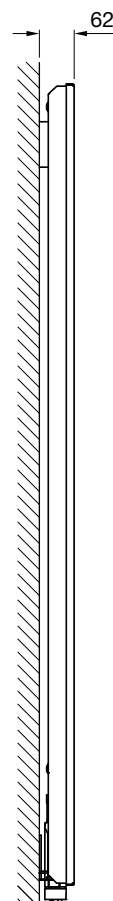

Projection from wall to front face: 74 mm - 79 mm
Inbuilt WIVAR II heating element which is controlled via remote control or via an easy to use App (iOS & Android)