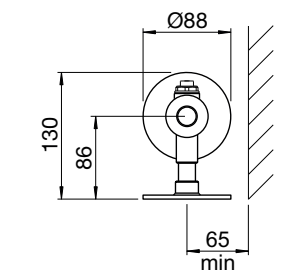

Zehnder Flow Form - 133mm diameter coil

FFZ-190-100	190	1000	133	white*	370/1262	£546	£655.20
FFZC-190-100	190	1000	133	chrome	346/1181	£956	£1,147.20
FFZI-190-100	190	1000	133	stainless steel brushed	222/757	£491	£589.20
FFZ-190-150	190	1500	133	white*	565/1928	£672	£840.00
FFZC-190-150	190	1500	133	chrome	513/1750	£1,176	£1,411.20
FFZI-190-150	190	1500	133	stainless steel brushed	340/1160	£578	£693.60
FFZ-190-200	190	2000	133	white*	797/2719	£798	£957.60
FFZC-190-200	190	2000	133	chrome	706/2409	£1,396	£1,675.20
FFZI-190-200	190	2000	133	stainless steel brushed	464/1583	£662	£794.40

*Traffic White (RAL 9016)

Colour finish: Colours from the World of Colours chart are priced at: Traffic White (RAL 9016) + 25%.
Colour finish and non-stock products delivery: 3-5 weeks.

This radiator may only be installed horizontally on the floor

All dimensions in mm