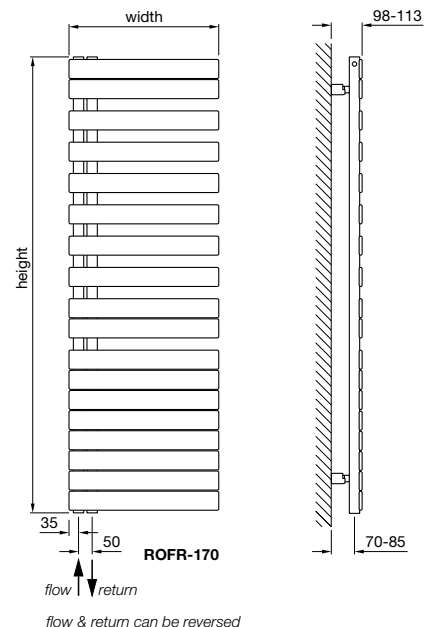

Tube: horizontal 70 x 11mm
Tube: vertical $\varnothing 38\text{mm}$
All dimensions in mm

Stocked items

The Roda Spa Asym is a highly functional and stylish towel rail with a practical asymmetrical design that allows towels to be hung easily. The central heating model is available with horizontal tubes facing either left or right, making it suitable for all bathroom designs.