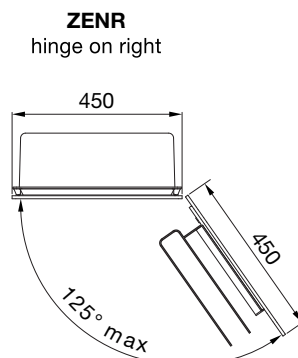

ZENR
hinge on right

All dimensions in mm

Stocked items

studio collection

Bathroom & Kitchen radiators

Selection

Studio collection

General radiators