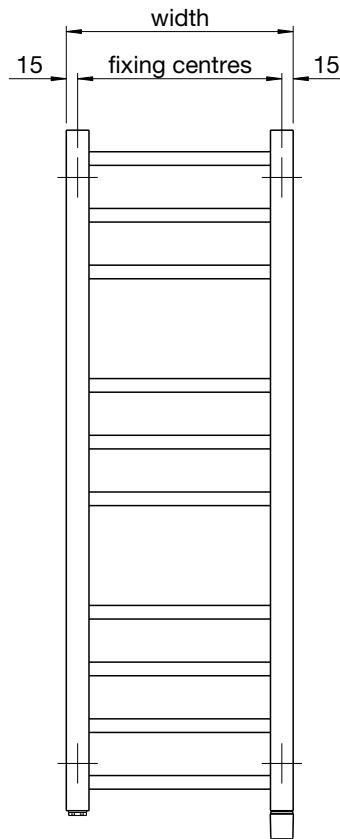

Zehnder Olga Electric

In stock items highlighted in bold below	Height mm	Width mm	Finish	Simple immersion heater Class I IPX4 Zones 1 & 2 Electric rating (Watts)	RRP (ex VAT)	RRP (inc 20% VAT)
OLGE-090-030/F	900	300	stainless steel mirror	100	£632	£758.40
OLGE-090-050/F	900	480	stainless steel mirror	100	£672	£806.40
OLGE-120-050/F	1200	480	stainless steel mirror	150	£825	£990.00
OLGE-120-065/F	1200	630	stainless steel mirror	200	£933	£1,119.60
OLGE-155-050/F	1575	480	stainless steel mirror	250	£1,013	£1,215.60

Zehnder Olga Electric

OLGE-090-030/F	900	300	stainless steel mirror	100	£632	£758.40
OLGE-090-050/F	900	480	stainless steel mirror	100	£672	£806.40
OLGE-120-050/F	1200	480	stainless steel mirror	150	£825	£990.00
OLGE-120-065/F	1200	630	stainless steel mirror	200	£933	£1,119.60
OLGE-155-050/F	1575	480	stainless steel mirror	250	£1,013	£1,215.60

Tube: Horizontal Ø18mm
Vertical 30mm x 30mm
All dimensions in mm