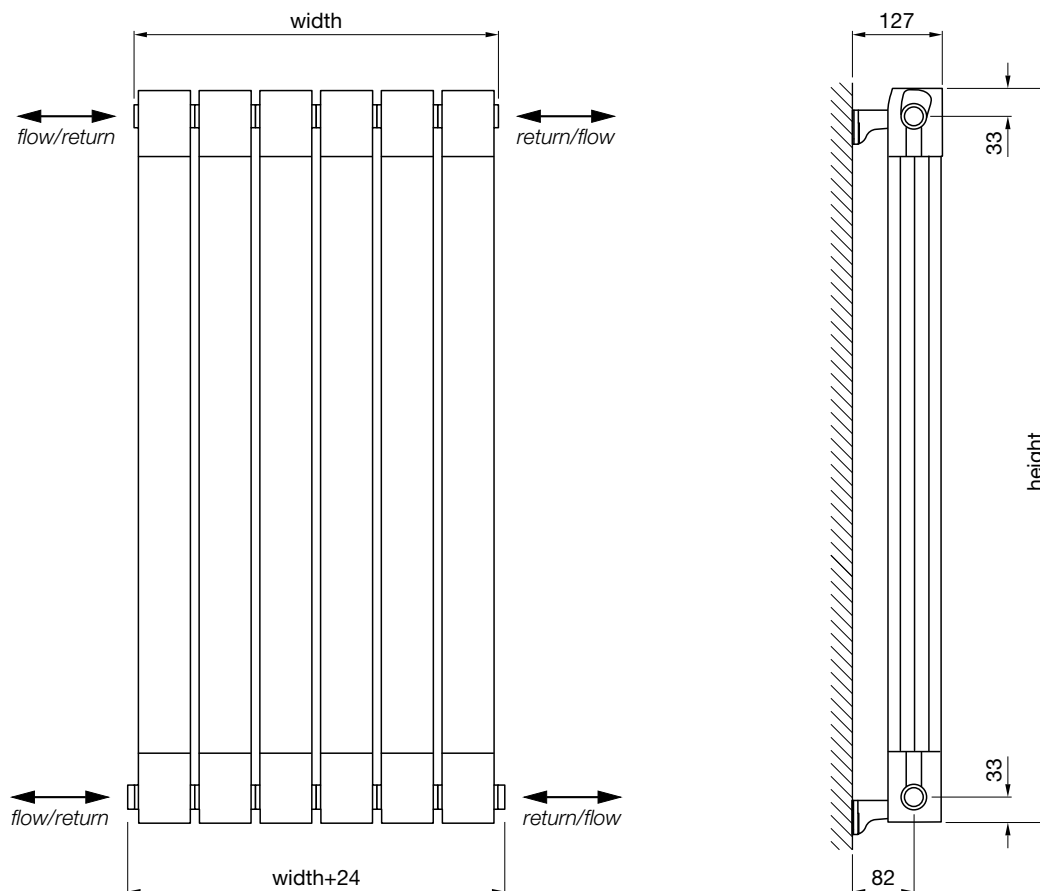

Zehnder Aluminium Garda S90

GAR-Z-900\4	966	320	4	white*	728/2484	£336	£403.20
GAR-Z-900\6	966	480	6	white*	1092/3726	£504	£604.80
GAR-Z-1400\4	1466	320	4	white*	1000/3412	£476	£571.20
GAR-Z-1400\6	1466	480	6	white*	1500/5118	£714	£856.80
GAR-Z-1800\3	1866	240	3	white*	900/3071	£420	£504.00
GAR-Z-1800\4	1866	320	4	white*	1200/4094	£560	£672.00
GAR-Z-1800\5	1866	400	5	white*	1500/5118	£700	£840.00
GAR-Z-1800\6	1866	480	6	white*	1800/6142	£840	£1,008.00

*Pure White (RAL 9010). Colour finishes are not available. Width excludes air vent and bushes (Additional 24mm)

The Aluminium Garda S90 is a high output, low water content, extruded aluminium radiator, sectional in manufacture, supplied with a bracket pack comprised of wall fixing brackets, plugs, bushes and an air vent.

Joining nipples, gaskets and an assembly tool must be purchased separately.

Accessories		RRP (ex VAT)	RRP (inc 20% VAT)
A32/1	Gasket for nipples, plugs and adaptors for Aluminium Garda S90	£1.90	£2.28
A33/1	1 inch steel joining nipple for Aluminium Garda S90	£4.00	£4.80
A82	Installation bush and bracket pack for Aluminium Garda S90	£35	£42.00
A36/4	Towel rail for 4 section Aluminium Garda S90. White RAL9010	£82	£98.40
A36/5	Towel rail for 5 section Aluminium Garda S90. White RAL9010	£96	£115.20
A36/6	Towel rail for 6 section Aluminium Blitz Super and Aluminium Garda S90. White RAL9010	£105	£126.00

All dimensions in mm