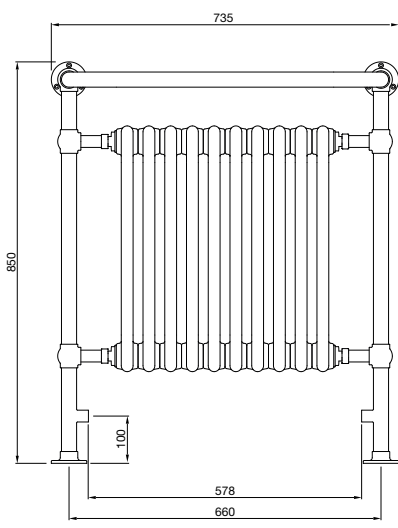

In stock items highlighted in bold below	Height mm	Width mm	Finish	Output $\Delta T=50^{\circ}\text{C}$ Watts/btu All outputs certified to EN 442	Dual Energy Immersion Rating in Watts	RRP (ex VAT)	RRP (inc 20% VAT)

Zehnder Balmoral Dual Energy

BALMM/F-085-074-CPDE	850	735	chrome	683/2330	400	£2,099	£2,518.80
BALMM/F-085-074-BNDE	850	735	bright nickel	683/2330	400	£2,571	£3,085.20
BALMM/F-085-074-AGDE	850	735	antique gold	683/2330	400	£3,700	£4,440.00
BALMM/F-085-074-DGDE	850	735	dark gold	683/2330	400	£3,700	£4,440.00
BALMM/F-085-074-PBDE	850	735	polished brass	683/2330	400	£3,512	£4,214.40
BALMM/F-085-074-ABDE	850	735	antique brass	683/2330	400	£3,512	£4,214.40
BALMM/F-085-074-BZDE	850	735	antique bronze	683/2330	400	£3,512	£4,214.40
BALMM/F-085-074-ACDE	850	735	antique copper	683/2330	400	£3,512	£4,214.40
BALMM/F-085-074-PCDE	850	735	polished copper	683/2330	400	£3,512	£4,214.40
BALMM/F-085-074-BCDE	850	735	brushed copper	683/2330	400	£3,512	£4,214.40

Colour finish: The central column radiator is Traffic White (RAL 9016) as standard. Colours from the World of Colours chart are priced on application. Please specify clearly the central column radiator colour when ordering. Colour finishes are only available on the Chrome central heating version of the Zehnder Balmoral. Colour finish and non-stock products delivery: 4-6 weeks.

BALM-085-074