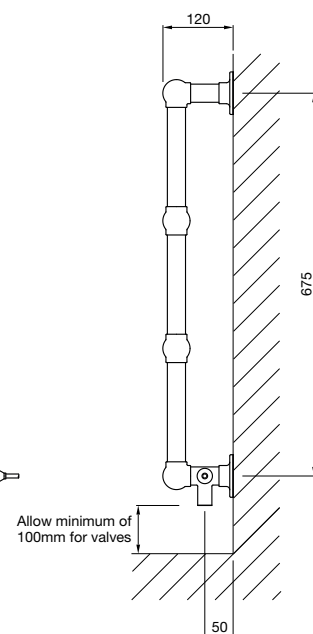

BUCK-075-050

BUCKM/F-075-050

Tube: Horizontal $\text{Ø}31.8\text{mm}$
 Tube: Vertical $\text{Ø}31.8\text{mm}$
 All dimensions in mm

Stocked items

The timeless style of this compact, ball jointed towel rail complements both modern and traditional bathrooms. Made from chromed brass the Buckingham can be used on both central heating and hot water systems. It is also available to order in a range of fabulous finishes including bright nickel, polished brass and antique bronze. See page 199 for details.