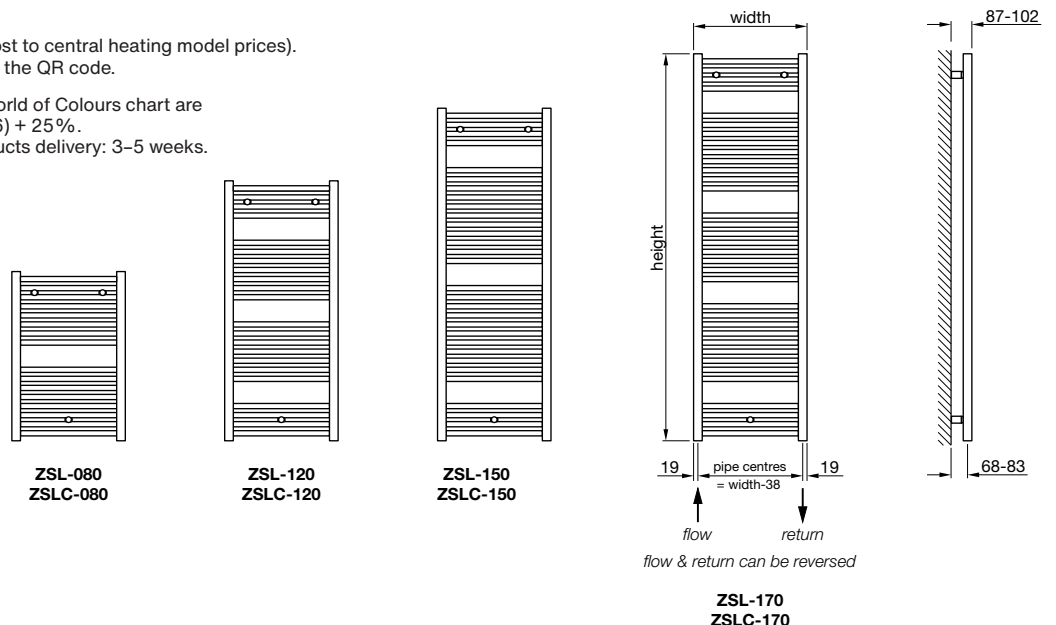

*Traffic White (RAL 9016)

Dual energy: Self fit (additional cost to central heating model prices).
For more information please scan the QR code.

Colour finish: Colours from the World of Colours chart are priced at: Traffic White (RAL 9016) + 25%.
Colour finish and non-stock products delivery: 3-5 weeks.

Tube: Horizontal $\varnothing 23\text{mm}$
Vertical $\varnothing 38\text{mm}$
All dimensions in mm