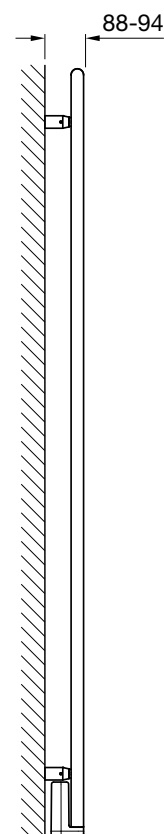

Tube:
horizontal 70 x 8mm
Tube: vertical 30 x 4mm
D-shaped tubes
All dimensions in mm