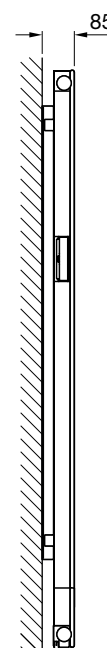

All dimensions in mm