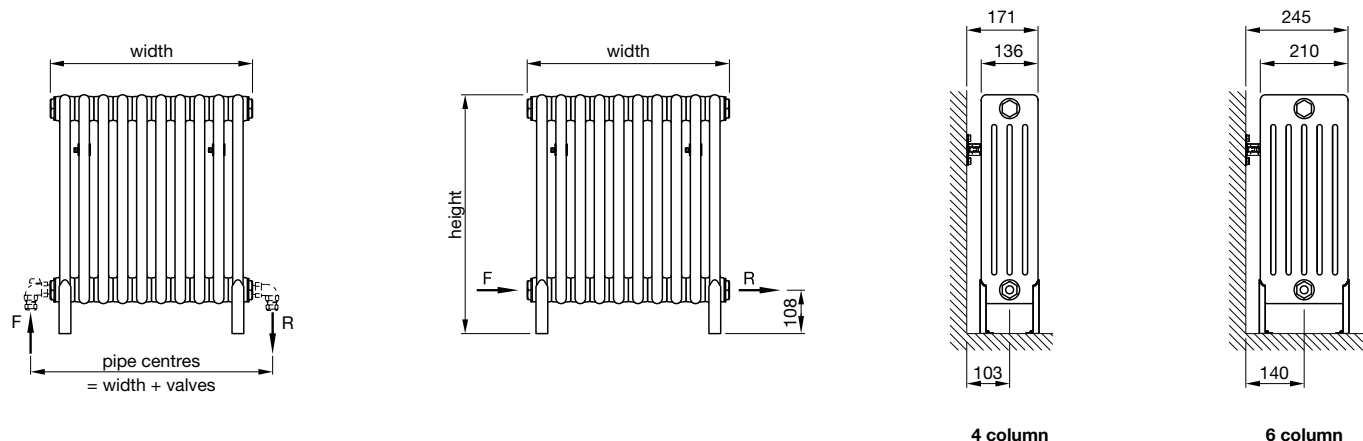

Zehnder Charleston Horizontal - 6 column with 75mm welded-on feet

6040-30-F	475	1406	238	30	white*	2415/8240	£1,841	£2,209.20
6040-30-F-0346	475	1406	238	30	anthracite	2415/8240	£2,301	£2,761.20

*Traffic White (RAL 9016)

Colour finish: Colours from the World of Colours chart are priced at: Traffic White (RAL 9016) + 25%. Colour finish and non-stock products delivery: 3-5 weeks.

Note: Radiators with an even number of sections over 22 sections will be supplied with a middle foot. This will be placed in the first of the middle two sections.

F = flow
R = return
Tube: Vertical $\varnothing$ 25mm
All dimensions in mm
Manufacturing tolerance of +/-0.6mm per section