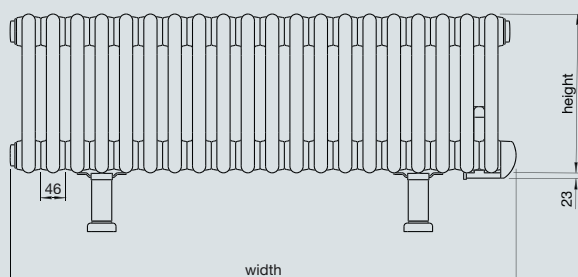

All dimensions in mm