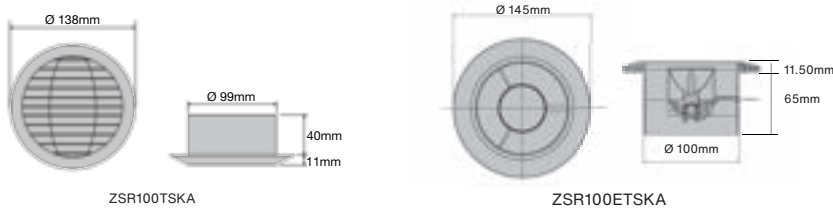

Zehnder Silent Shower Fan Kit

In stock items highlighted in black	Description	Controls	Airflow I/s in FREE AIR (BS848 Pt 1)	Sound pressure level @ 3m dB(A)	Energy Consumption (W)	IP Rating	RRP (ex VAT)	RRP (inc 20% VAT)
ZSR100TSKA	Silent Timer Shower Kit	Single speed, 230V. Operation by light/remote switch. Adjustable timer. Kit includes induct fan, 900 end, 3 metres of flexiduct, 4 fixing clips, ceiling grills and fixing screws.	15	24	16	IPX4 Zones 1 & 2	£91	£109.20
ZSR100ETSKA	Silent Timer Shower Kit & Light	Single speed, 230V. Operation by light/remote switch. Adjustable timer. Kit includes induct fan, 12V light unit, light transformer, 90o bend, 3 metres of flexiduct, 4 fixing clips, ceiling grille and fixing screws. Provided with white & chrome bezels.	15	24	Fan 16W, 12V lamp rated at 6W	IPX4 Zones 1 & 2	£159	£190.80

Length of ductwork should not exceed the length of the ducting supplied. Recommended for discharge through an external wall or soffit, **but not** the roof.

Zehnder Silent ø100mm Induct Fans