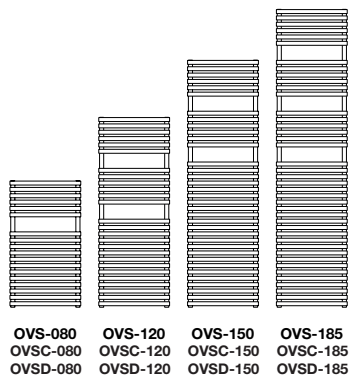

Tube: Horizontal $\varnothing 25\text{mm}$
Tube: Vertical $\varnothing 26\text{mm}$
All dimensions in mm

Stocked items

An essential luxury, the Ovida towel rail will keep your towels as fresh as a daisy and as dry as a bone. The clean lines of this stylish and practical radiator look equally at home in bathrooms, kitchens and cloakrooms.