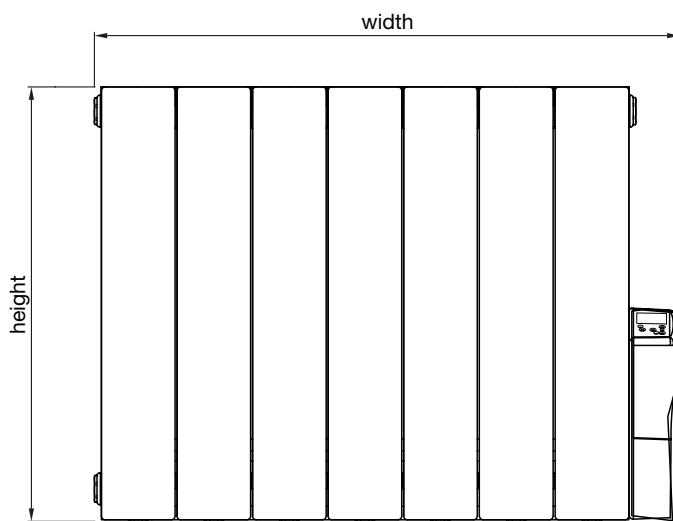

Zehnder Alura

In stock items highlighted in bold below	Height mm	Width mm	No. of sections	Finish	With factory fitted controls, IP34 Zone 1 Bath, Zone 2 Shower, Class II Electric Rating (Watts)	RRP (ex VAT)	RRP (inc 20% VAT)
ALE-050-036/F	575	377	3	white*	500	£404	£484.80
ALE-075-046/F	575	477	4	white*	750	£440	£528.00
ALE-100-056/F	575	577	5	white*	1000	£496	£595.20
ALE-125-076/F	575	777	7	white*	1250	£581	£697.20
ALE-150-086/F	575	877	8	white*	1500	£644	£772.80
ALE-200-116/F	575	1177	11	white*	2000	£791	£949.20

Zehnder Alura

*Pure White (RAL 9010) . Colour finishes are not available.

Temperature controller: Backlit LCD digital display screen gives complete control. Temperature can be adjusted in 0.5°C increments. 3 pre-set programmes and 5 mode settings. Open window detection system and parental lock. 7 day programmable function.

Open Window detection

The Integral control unit recognises if a window has been opened for an extended period and switches the radiator off. Once the window is closed, the radiator returns to normal operation.

- Temperature changes are quickly recognised via the external temperature sensor
- The integral thermostat proactively reacts to sensor information; delivering the perfect indoor climate
- Intuitive radiator which automatically switches off if a window is open for an extended period
- An intelligent heating solution which lowers costs and energy consumption

All dimensions in mm