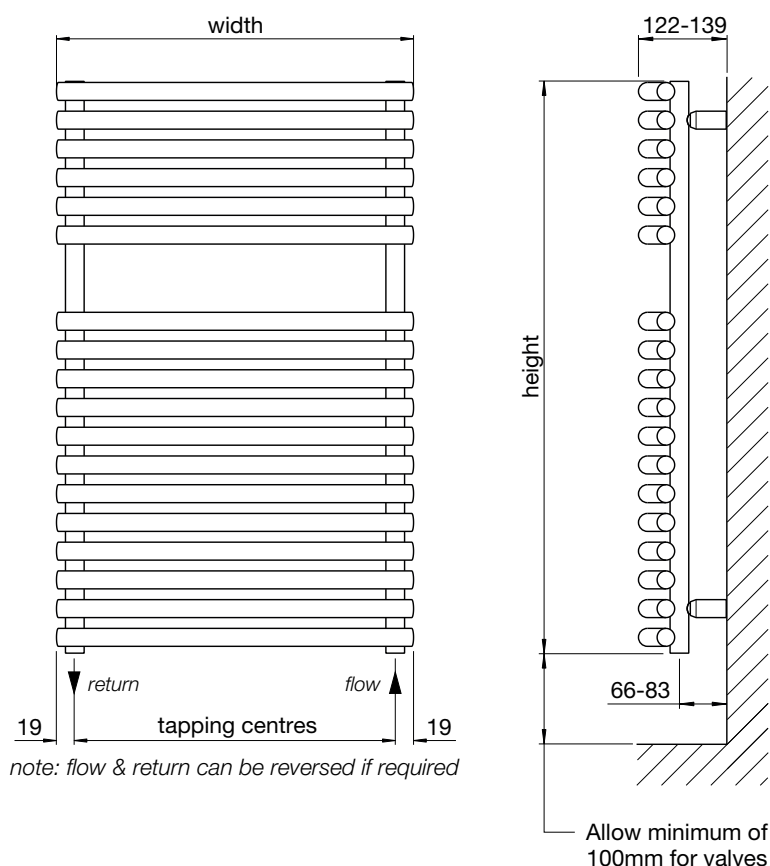

Tube: Horizontal $\varnothing 25\text{mm}$
Tube: Vertical $\varnothing 26\text{mm}$
All dimensions in mm

Stocked items

With stunning horizontally arranged round tubes the Ovida Bow is a modern addition to any bathroom kitchen. Available in a variety of colours and sizes, the Ovida Bow benefits from large spacing between the tubes providing plenty of hanging towel hanging space - perfect for the family bathroom.