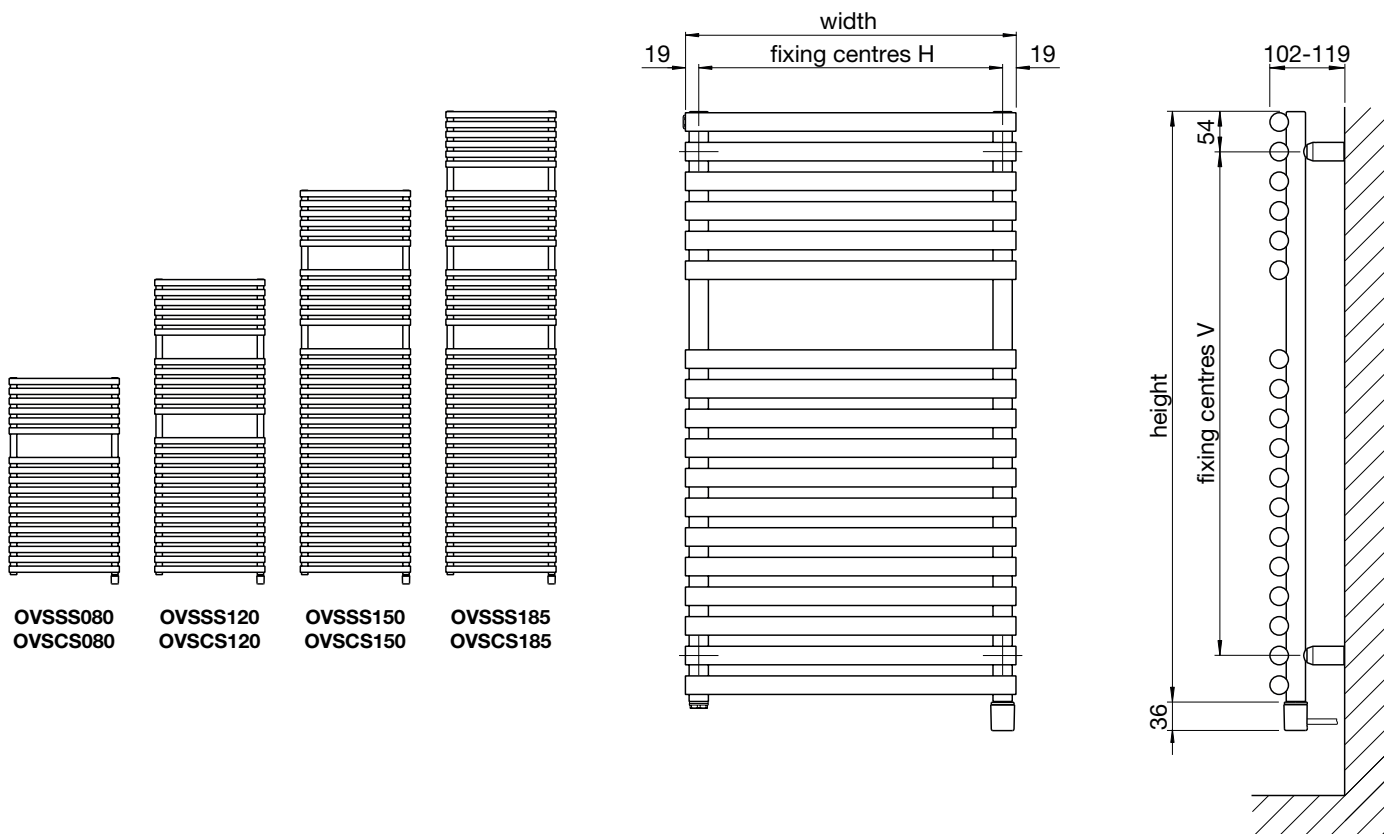

Zehnder Ovida Electric

In stock items highlighted in bold below	Height mm	Width mm	Finish	Simple immersion heater (IHE) Class I IP65 Zones 1 & 2 Electric rating (Watts)	RRP (ex VAT)	RRP (inc 20% VAT)
OVSSS080050EAZK	796	496	white*	400	£345	£414.00
OVSSS080060EAZK	796	596	white*	500	£372	£446.40
OVSSS120050EAZK	1196	496	white*	600	£415	£498.00
OVSSS120060EAZK	1196	496	white*	600	£445	£534.00
OVSSS150050EAZK	1556	496	white*	600	£477	£572.40
OVSSS150060EAZK	1556	596	white*	600	£518	£621.60
OVSSS185050EAZK	1876	496	white*	600	£521	£625.20
OVSSS185060EAZK	1876	596	white*	600	£569	£682.80
OVSCS080050EAZK	796	496	chrome	200	£627	£752.40
OVSCS080060EAZK	796	596	chrome	200	£689	£826.80
OVSCS120050EAZK	1196	496	chrome	400	£809	£970.80
OVSCS120060EAZK	1196	596	chrome	400	£912	£1,094.40
OVSCS150050EAZK	1556	496	chrome	500	£1,027	£1,232.40
OVSCS150060EAZK	1556	596	chrome	600	£1,158	£1,389.60
OVSCS185050EAZK	1876	496	chrome	600	£1,178	£1,413.60
OVSCS185060EAZK	1876	596	chrome	600	£1,321	£1,585.20

*Traffic White (RAL 9016)

Colour finish: Colours from the World of Colours chart are priced at: Traffic White (RAL 9016) + 25%.
Colour finish and non-stock products delivery: 3–5 weeks.

Tube: Horizontal Ø25mm
Tube: Vertical Ø26mm
All dimensions in mm