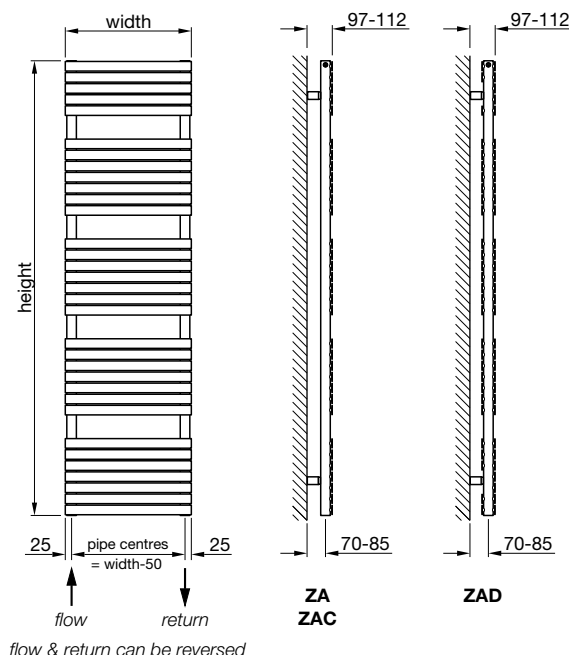

Zehnder Ax Spa Double tube

ZAD-120-050	1188	500	white*	844/2880	n/a	£555	£666.00
ZAD-150-050	1540	500	white*	1049/3579	n/a	£699	£838.80
ZAD-180-050	1804	500	white*	1262/4306	n/a	£835	£1,002.00
ZAD-180-060	1804	600	white*	1485/5067	n/a	£973	£1,167.60

*Traffic White (RAL 9016)

Dual energy: Self fit (additional cost to central heating model prices).
Not available for ZAD. For more information please scan the QR code.

Colour finish: Colours from the World of Colours chart are priced at: Traffic White (RAL 9016) + 25%.
Colour finish and non-stock products delivery: 3-5 weeks.

**ZA-180
ZAC-180**

Tube: Horizontal 38 x 10.5
Tube: Vertical $\varnothing 38\text{mm}$
All dimensions in mm