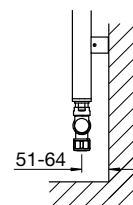

straight valve (to floor)

All dimensions in mm