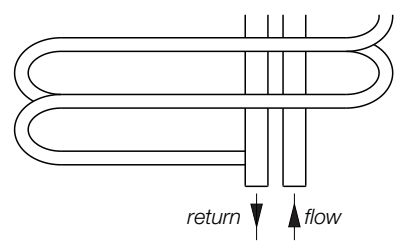

OBTL connection details

Tube: Horizontal $\text{Ø}18\text{mm}$
Vertical 30mm x 30mm
All dimensions in mm

Stocked items

Made of highly polished stainless steel, the Orbit towel rail will shine in any bathroom or kitchen. Its looping tubes allow plenty of space for towels and cleverly hidden air vents complete the neat look. This stellar product can go on the central heating or hot water system.