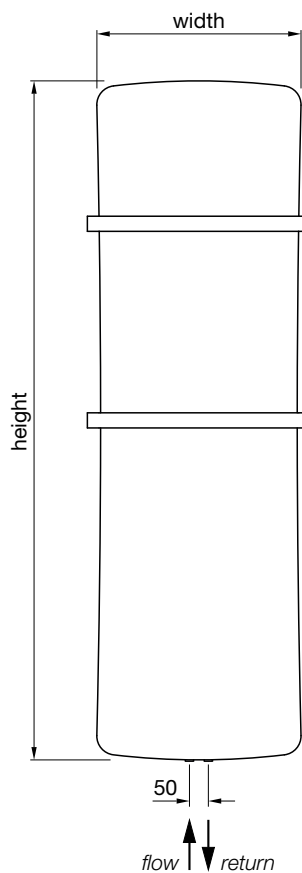

FZB-120

FZB-150

flow & return can be reversed

All dimensions in mm

studio
collection

Bathroom & Kitchen radiators

Selection

Studio collection