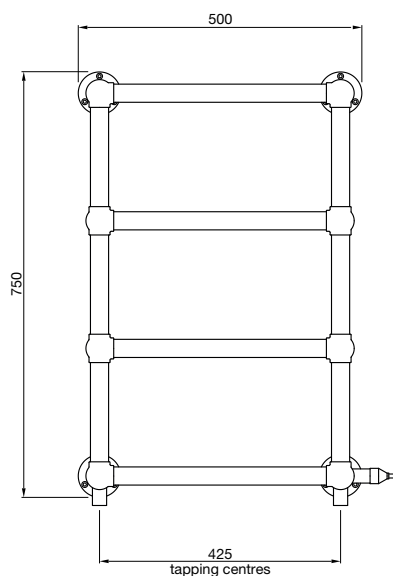

BUCK-075-050

BUCKM/F-075-050

Tube: Horizontal $\text{Ø}31.8\text{mm}$
 Tube: Vertical $\text{Ø}31.8\text{mm}$
 All dimensions in mm

Stocked items

The timeless style of this compact, ball jointed towel rail complements both modern and traditional bathrooms. Made from chromed brass the Buckingham can be used on both central heating and hot water systems. It is also available to order in a range of fabulous finishes including bright nickel, polished brass and antique bronze. See page 199 for details.