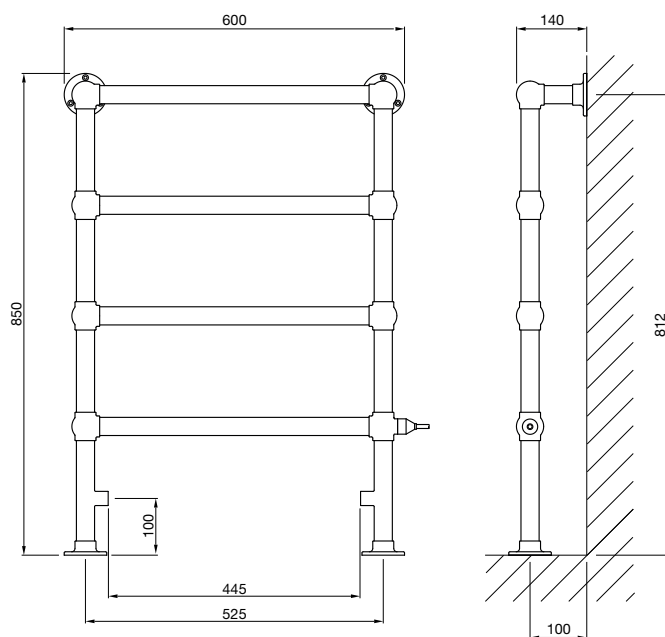

OSBOM/F-085-060

Tube: Horizontal $\text{Ø}31.8\text{mm}$
Tube: Vertical $\text{Ø}31.8\text{mm}$
All dimensions in mm