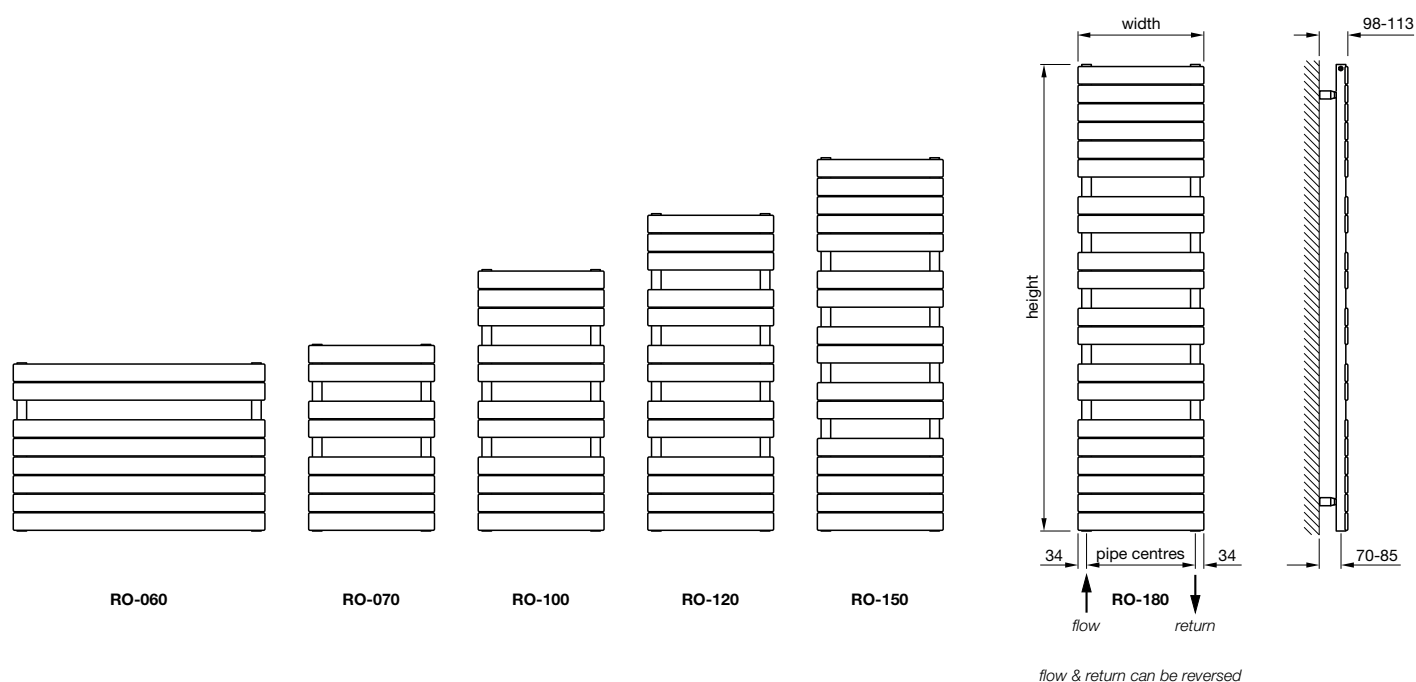

In stock items highlighted in bold below	Height mm	Width mm	Finish	Output $\Delta T=50^{\circ}\text{C}$ Watts/btu All outputs certified to EN 442	Dual Energy Immersion Rating in Watts	RRP (ex VAT)	RRP (inc 20% VAT)
RO-060-100	667	1000	white*	656/2238	400	£649	£778.80
RO-070-050	741	500	white*	377/1286	250	£471	£565.20
RO-100-050	1037	500	white*	504/1720	300	£558	£669.60
RO-120-050	1259	500	white*	583/1989	400	£618	£741.60
RO-150-050	1481	500	white*	691/2358	500	£744	£892.80
RO-180-050	1851	500	white*	817/2788	500	£904	£1,084.80
RO-180-060	1851	600	white*	1019/3477	700	£940	£1,128.00
RO-180-080	1851	800	white*	1300/4436	900	£1,152	£1,382.40
RO-070-050-0346	741	500	anthracite	377/1286	250	£589	£706.80
RO-120-050-0346	1259	500	anthracite	583/1989	400	£773	£927.60
RO-150-050-0346	1481	500	anthracite	691/2358	500	£930	£1,116.00

*Traffic White (RAL 9016)

Dual energy: Self fit (additional cost to central heating model prices). For more information please scan the QR code.

Colour finish: Colours from the World of Colours chart are priced at: Traffic White (RAL 9016) + 25%.
Colour finish and non-stock products delivery: 3-5 weeks.

Accessories				
Model		Finish	RRP (ex VAT)	RRP (inc 20% VAT)
470331	Hooks for Zehnder Roda Spa. Pack of 2 hooks.	white*	£14	£16.80
470349	Hooks for Zehnder Roda Spa. Pack of 2 hooks.	anthracite	£19	£22.80
470379	Hooks for Zehnder Roda Spa. Pack of 2 hooks.	colour	£19	£22.80

Tube: horizontal 70 x 11mm
Tube: vertical $\varnothing 38\text{mm}$
All dimensions in mm