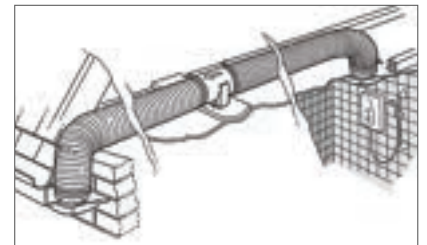

Soffit installation

Zehnder Halo Designer Shower Fan & LED Light Kit

In stock items highlighted in black	Description	Controls	Airflow I/s in FREE AIR (BS848 Pt 1)	Sound pressure level @ 3m dB(A)	Energy consumption (W)	IP Rating	RRP (ex VAT)	RRP (inc 20% VAT)
ZHC115ETSKA	125mm Halo timer ceiling fan shower kit and LED light	Single speed, 230V. Operation by light/remote switch. Adjustable timer (2-30mins and factory set at 15 mins). Kit includes 125mm induct fan, internal grille with low voltage 12V light and transformer, 90o bend, 3 metres of flexiduct, 4 fixing clips, ceiling grill and fixing screws. White & Chrome bezels provided.	56	31	Fan 20W, 12V lamp rated at 6W	IPX4 Zones 1 & 2	£169	£202.80

Length of ductwork should not exceed the length of the ducting supplied. Recommended for discharge through an external wall or soffit, **but not** the roof.