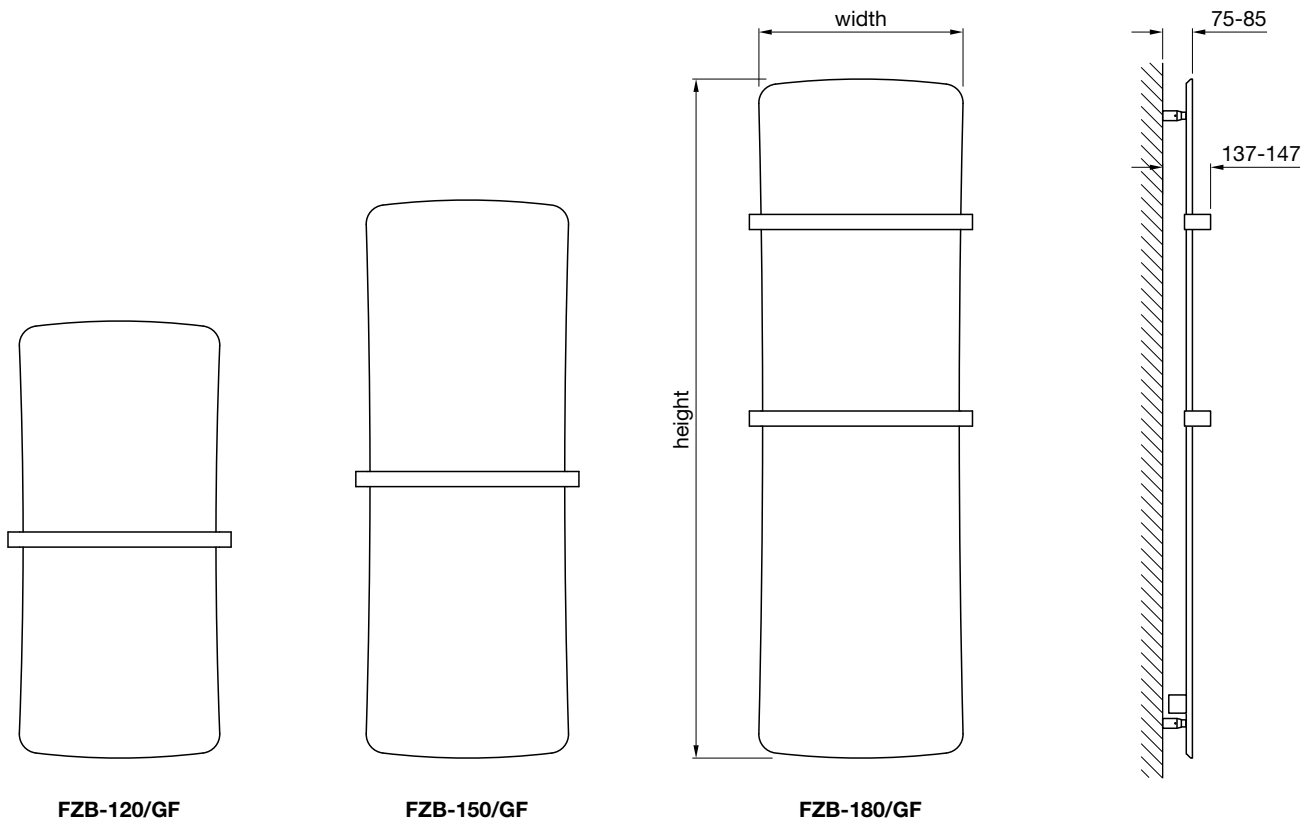

Zehnder Folio Belt Electric

Model	Height mm	Width mm	Finish	Radio frequency remote programmer IP44 Zone 1 Bath, Zone 2 Shower, Class II Electric rating (Watts)	RRP (ex VAT)	RRP (inc 20% VAT)

Zehnder Folio Belt Electric

FZB-120-042/GF	1156	430	white*	350	£1,019	£1,222.80
FZB-150-042/GF	1476	435	white*	500	£1,117	£1,340.40
FZB-180-042/GF	1796	441	white*	500	£1,215	£1,458.00
FZB-180-052/GF	1796	540	white*	750	£1,309	£1,570.80
FZB-180-072/GF	1796	740	white*	1000	£1,496	£1,795.20

*Traffic White (RAL 9016)

Colour finish: Colours from the World of Colours chart are priced at: Traffic White (RAL 9016) + 25%.
Colour finish and non-stock products delivery: 3-5 weeks.

All dimensions in mm