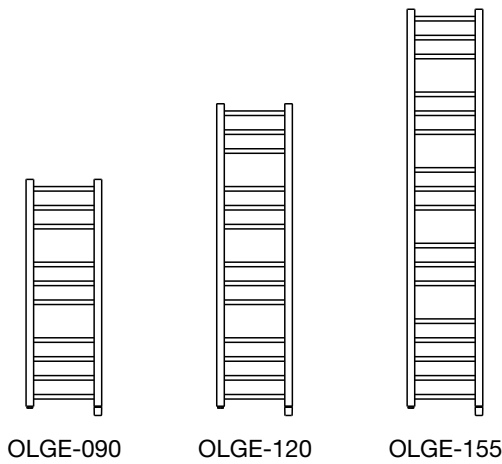

Zehnder Olga Electric

In stock items highlighted in bold below	Height mm	Width mm	Finish	Simple immersion heater Class I IPX4 Zones 1 & 2 Electric rating (Watts)	RRP (ex VAT)	RRP (inc 20% VAT)
OLGE-090-030/F	900	300	stainless steel mirror	100	£632	£758.40
OLGE-090-050/F	900	480	stainless steel mirror	100	£672	£806.40
OLGE-120-050/F	1200	480	stainless steel mirror	150	£825	£990.00
OLGE-120-065/F	1200	630	stainless steel mirror	200	£933	£1,119.60
OLGE-155-050/F	1575	480	stainless steel mirror	250	£1,013	£1,215.60

Zehnder Olga Electric

OLGE-090-030/F	900	300	stainless steel mirror	100	£632	£758.40
OLGE-090-050/F	900	480	stainless steel mirror	100	£672	£806.40
OLGE-120-050/F	1200	480	stainless steel mirror	150	£825	£990.00
OLGE-120-065/F	1200	630	stainless steel mirror	200	£933	£1,119.60
OLGE-155-050/F	1575	480	stainless steel mirror	250	£1,013	£1,215.60

Tube: Horizontal Ø18mm
Vertical 30mm x 30mm
All dimensions in mm