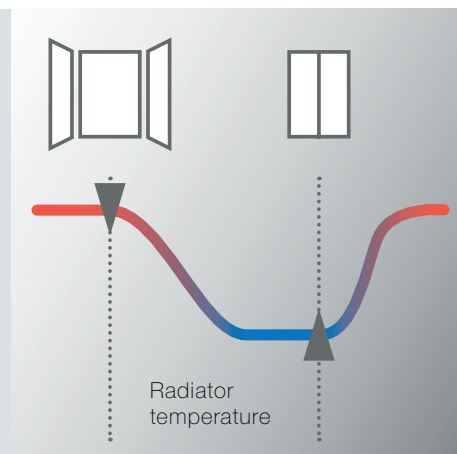

ROEHD

ROEV

All dimensions in mm

Stocked items

The Roda Electric range of efficient decorative radiators, are available in horizontal or vertical versions, perfect for all living areas.

Electric Option
Radio frequency remote programmer,
scan the QR code for more information.