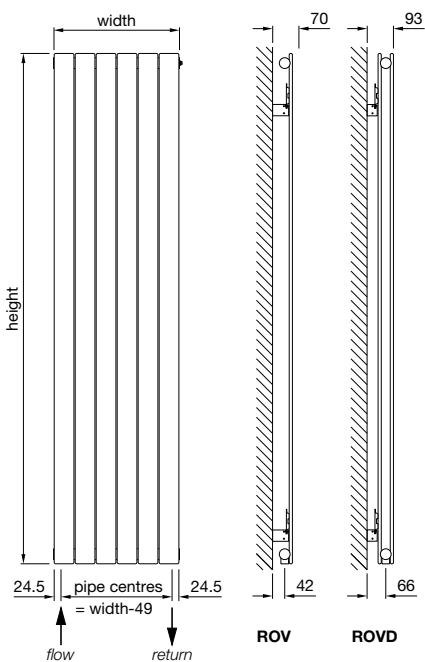

flow & return can be reversed