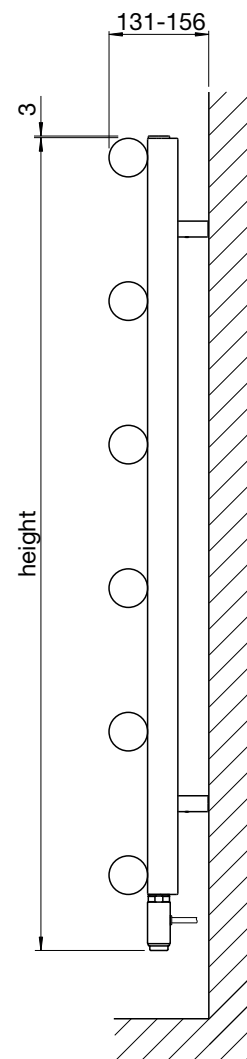

All dimensions in mm