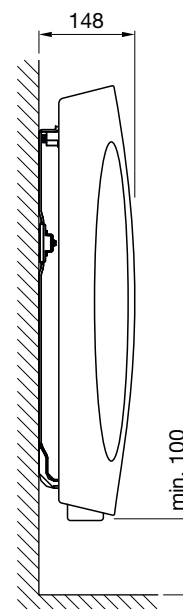

*Pure White (RAL 9010)

Temperature controller: Backlit LCD digital display screen gives complete control. Temperature can be adjusted in 0.5°C increments. 3 pre-set programmes and 5 mode settings. Open window detection system and parental lock. 7 day programmable function.

Colour finish: Colours from the World of Colours chart are priced at: Pure White (RAL 9010) + 25%.
Colour finish and non-stock products delivery: 3-5 weeks.

Accessories			
Model		RRP (ex VAT)	RRP (inc 20% VAT)
887220	Zehnder Connect hub for Fare Tech radiator.	£273	£327.60

Open Window detection

The Integral control unit recognises if a window has been opened for an extended period and switches the radiator off. Once the window is closed, the radiator returns to normal operation.

- Temperature changes are quickly recognised via the external temperature sensor
- The integral thermostat proactively reacts to sensor information; delivering the perfect indoor climate
- Intuitive radiator which automatically switches off if a window is open for an extended period
- An intelligent heating solution which lowers costs and energy consumption

All dimensions in mm