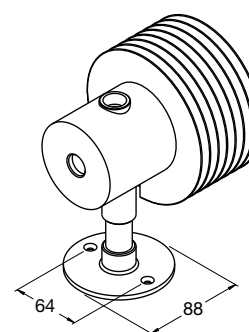

Mounting Foot Detail