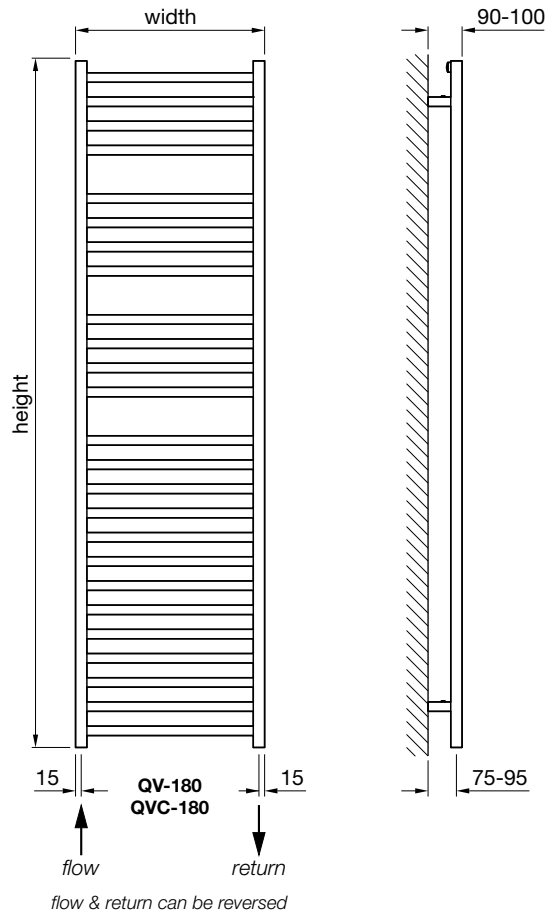

QV-080
QVC-080

QV-120
QVC-120

Tube: Horizontal 25 x 25mm
 Tube: Vertical 30 x 30mm
 All dimensions in mm

Stocked items

Offering simple yet beautiful design, the Vision works seamlessly in en-suites, family bathrooms and cloakrooms alike. With discreet brackets and a stock range of stunning finishes, the Vision will be an eye-catching accompaniment to any popular bathroom style.