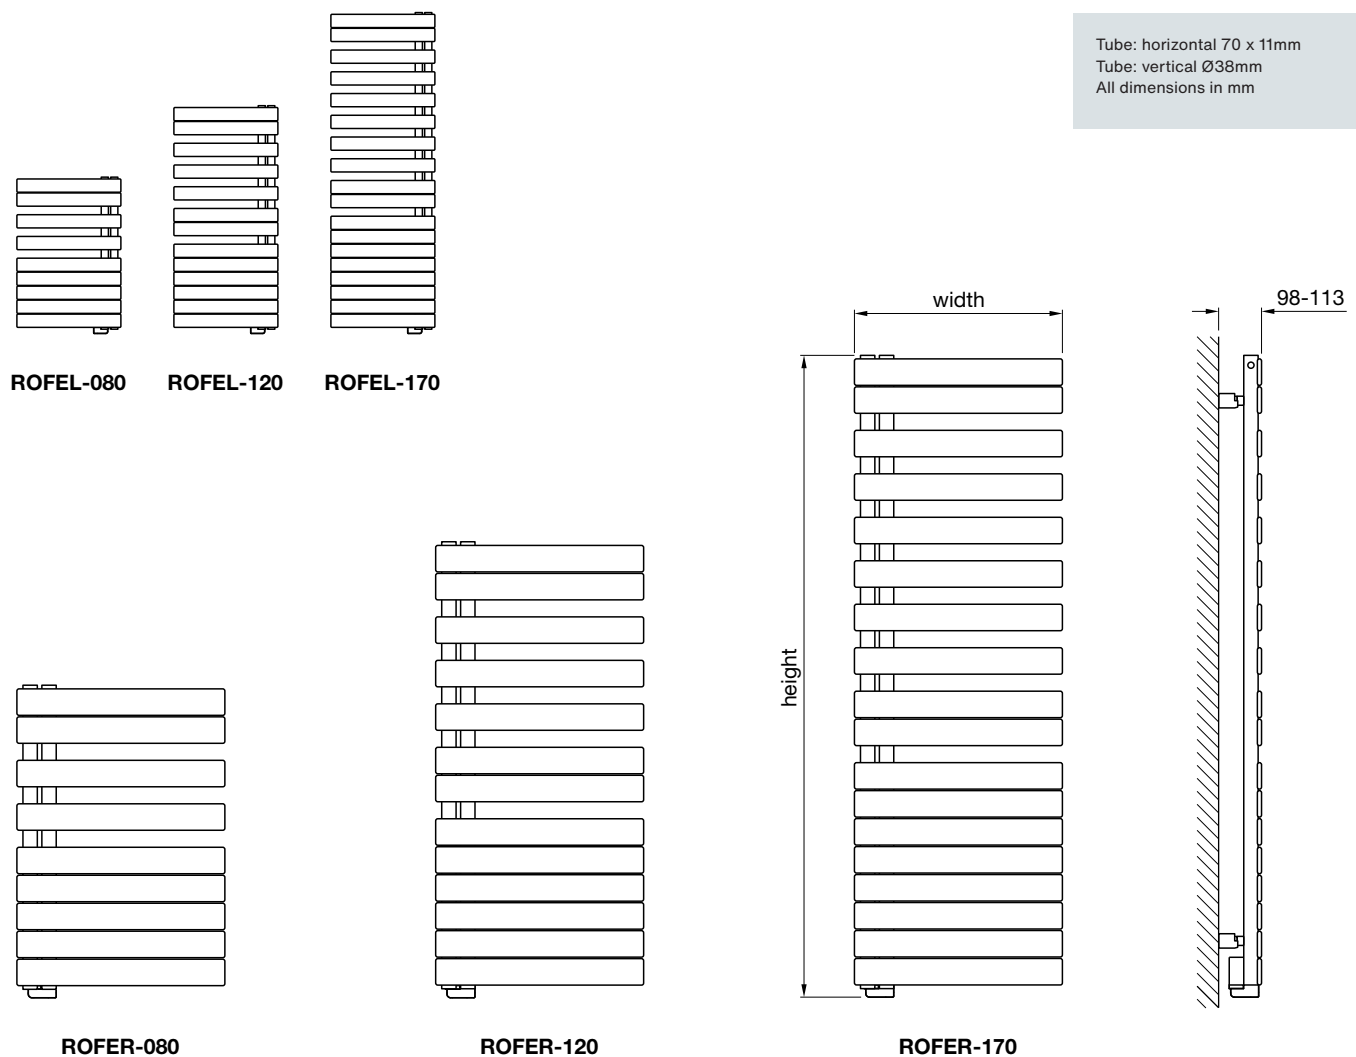

Zehnder Roda Spa Asym Electric

In stock items highlighted in bold below	Height mm	Width mm	Finish	Radio frequency remote programmer IP44 Zone 1 Bath, Zone 2 Shower, Class II Electric rating (Watts)	RRP (ex VAT)	RRP (inc 20% VAT)
ROFEL-080-55/GF	828	550	white*	500	£683	£819.60
ROFEL-120-55/GF	1206	550	white*	750	£843	£1,011.60
ROFEL-170-55/GF	1699	550	white*	1000	£992	£1,190.40
ROFER-080-55/GF	828	550	white*	500	£683	£819.60
ROFER-120-55/GF	1206	550	white*	750	£843	£1,011.60
ROFER-170-55/GF	1699	550	white*	1000	£992	£1,190.40

Zehnder Roda Spa Asym Electric

*Traffic White (RAL 9016)

Colour finish: Colours from the World of Colours chart are priced at: Traffic White (RAL 9016) + 25%.
Colour finish and non-stock products delivery: 3-5 weeks.

Accessories				
Model		Finish	RRP (ex VAT)	RRP (inc 20% VAT)
470331	Hooks for Zehnder Roda Spa. Pack of 2 hooks.	white*	£14	£16.80
470379	Hooks for Zehnder Roda Spa. Pack of 2 hooks.	colour	£19	£22.80