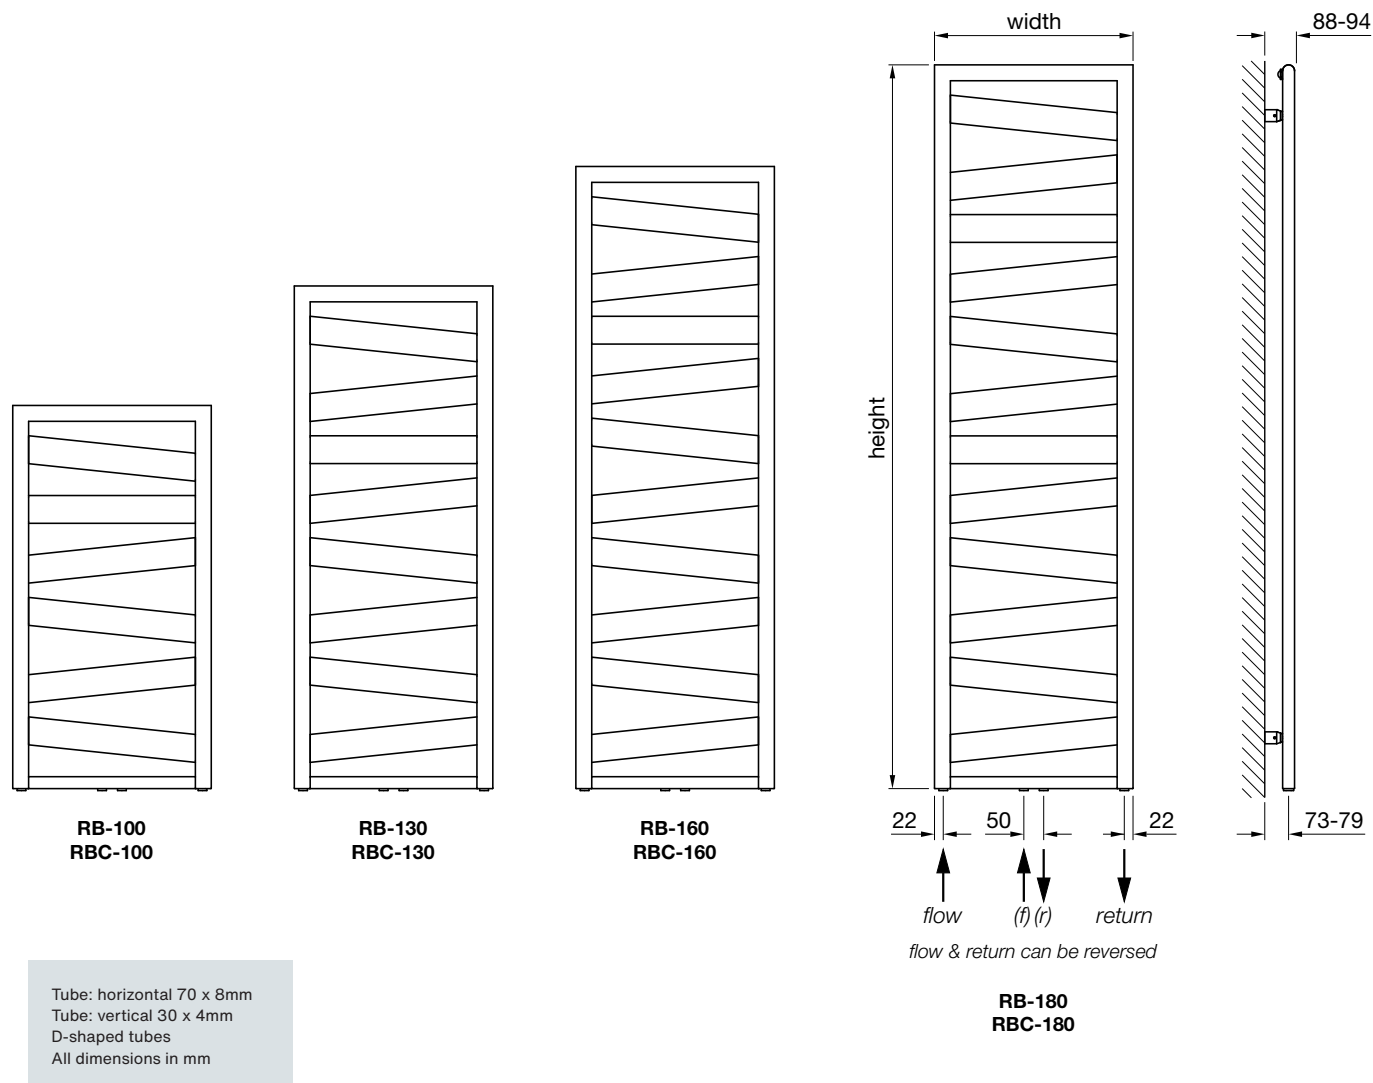

Zehnder Ribbon

In stock items highlighted in bold below	Height mm	Width mm	Finish	Output $\Delta T=50^{\circ}\text{C}$ Watts/btu All outputs certified to EN 442	Dual Energy Immersion Rating in Watts	RRP (ex VAT)	RRP (inc 20% VAT)
Zehnder Ribbon							
RB-100-050	965	500	white*	398/1358	250	£312	£374.40
RB-130-050	1266	500	white*	509/1737	300	£374	£448.80
RB-160-050	1567	500	white*	621/2119	400	£437	£524.40
RB-180-050	1823	500	white*	723/2467	500	£497	£596.40
RB-100-050-0557	965	500	matt black	398/1358	250	£390	£468.00
RB-130-050-0557	1266	500	matt black	509/1737	300	£468	£561.60
RB-160-050-0557	1567	500	matt black	621/2119	400	£546	£655.20
RB-180-050-0557	1823	500	matt black	723/2467	500	£621	£745.20
RBC-100-050	965	500	chrome	261/891	150	£749	£898.80
RBC-130-050	1266	500	chrome	327/1116	200	£910	£1,092.00
RBC-160-050	1567	500	chrome	393/1341	250	£1,061	£1,273.20
RBC-180-050	1823	500	chrome	461/1573	300	£1,210	£1,452.00

*Traffic White (RAL 9016)

Dual energy: Self fit (additional cost to central heating model prices). For more information please scan the QR code.

Colour finish: Colours from the World of Colours chart are priced at: Traffic White (RAL 9016) + 25%.
Colour finish and non-stock products delivery: 3-5 weeks.