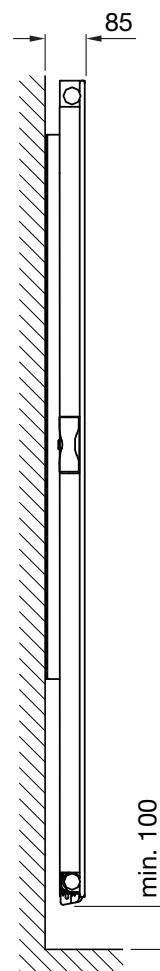

Zehnder Roda Mirror Electric

In stock items highlighted in bold below	Height mm	Width mm	No. of tubes	Finish	With factory fitted controls, IP34 Zone 1 Bath, Zone 2 Shower, Class II Electric Rating (Watts)	RRP (ex VAT)	RRP (inc 20% VAT)
ROEM180-075/GF	1817	740	6	white*	1000	£1,510	£1,812.00

Zehnder Roda Mirror Electric

*Traffic White (RAL 9016)

Colour finish: Colours from the World of Colours chart are priced at: Traffic White (RAL 9016) + 25%.
Colour finish and non-stock products delivery: 3-5 weeks.

Tube: Vertical 70mm x 11mm
Tube: Horizontal Ø38mm
All dimensions in mm