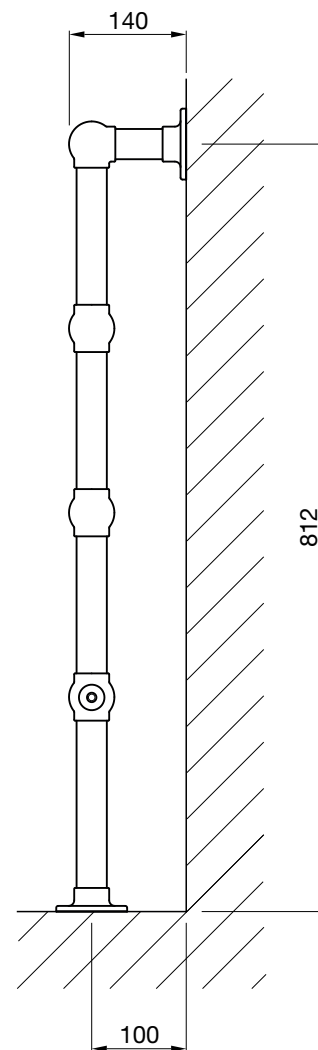

Zehnder Osbourne Electric

In stock items highlighted in bold below	Height mm	Width mm	Finish	Simple immersion heater Class I IPX4 Zone 1 Bath, Zone 2 Shower Electric rating (Watts)	RRP (ex VAT)	RRP (inc 20% VAT)

Zehnder Osbourne Electric

OSBOE/F-085-060-CPEO	850	600	chrome	150	£1,458	£1,749.60
OSBOE/F-085-060-BNEO	850	600	bright nickel	150	£1,765	£2,118.00
OSBOE/F-085-060-AGEO	850	600	antique gold	150	£2,502	£3,002.40
OSBOE/F-085-060-DGEO	850	600	dark gold	150	£2,502	£3,002.40
OSBOE/F-085-060-PBEO	850	600	polished brass	150	£2,377	£2,852.40
OSBOE/F-085-060-ABEO	850	600	antique brass	150	£2,377	£2,852.40
OSBOE/F-085-060-BZEO	850	600	antique bronze	150	£2,377	£2,852.40
OSBOE/F-085-060-ACEO	850	600	antique copper	150	£2,377	£2,852.40
OSBOE/F-085-060-PCEO	850	600	polished copper	150	£2,377	£2,852.40
OSBOE/F-085-060-BCEO	850	600	brushed copper	150	£2,377	£2,852.40

Tube: Horizontal Ø31.8mm
Tube: Vertical Ø31.8mm
All dimensions in mm