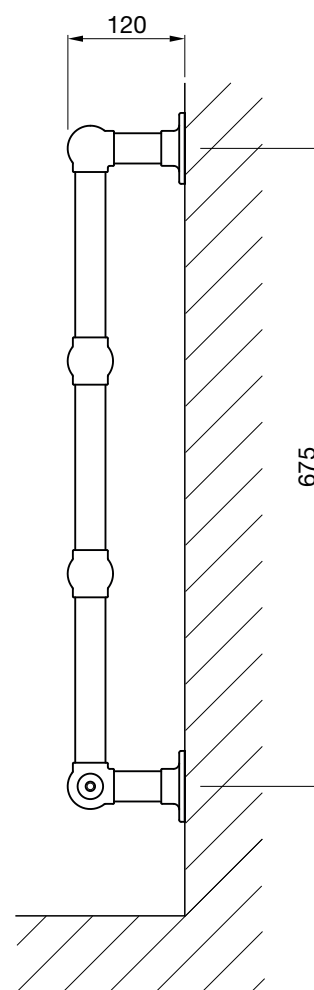

Zehnder Buckingham Electric

In stock items highlighted in bold below	Height mm	Width mm	Finish	Simple immersion heater Class I IPX4 Zone 1 Bath, Zone 2 Shower Electric rating (watts)	RRP (ex VAT)	RRP (inc 20% VAT)

Zehnder Buckingham Electric

BUCKE/F-075-050-CPEO	750	500	chrome	150	£1,458	£1,749.60
BUCKE/F-075-050-BNEO	750	500	bright nickel	150	£1,765	£2,118.00
BUCKE/F-075-050-AGEO	750	500	antique gold	150	£2,502	£3,002.40
BUCKE/F-075-050-DGEO	750	500	dark gold	150	£2,502	£3,002.40
BUCKE/F-075-050-PBEO	750	500	polished brass	150	£2,377	£2,852.40
BUCKE/F-075-050-ABEO	750	500	antique brass	150	£2,377	£2,852.40
BUCKE/F-075-050-BZEO	750	500	antique bronze	150	£2,377	£2,852.40
BUCKE/F-075-050-ACEO	750	500	antique copper	150	£2,377	£2,852.40
BUCKE/F-075-050-PCEO	750	500	polished copper	150	£2,377	£2,852.40
BUCKE/F-075-050-BCEO	750	500	brushed copper	150	£2,377	£2,852.40

Tube: Horizontal Ø31.8mm
Tube: Vertical Ø31.8mm
All dimensions in mm