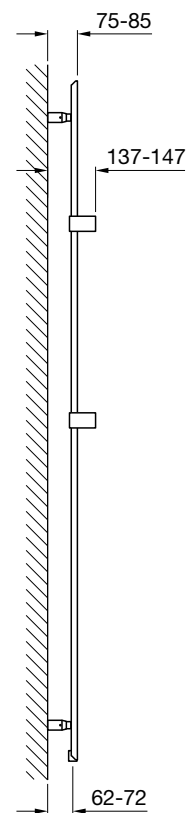

All dimensions in mm