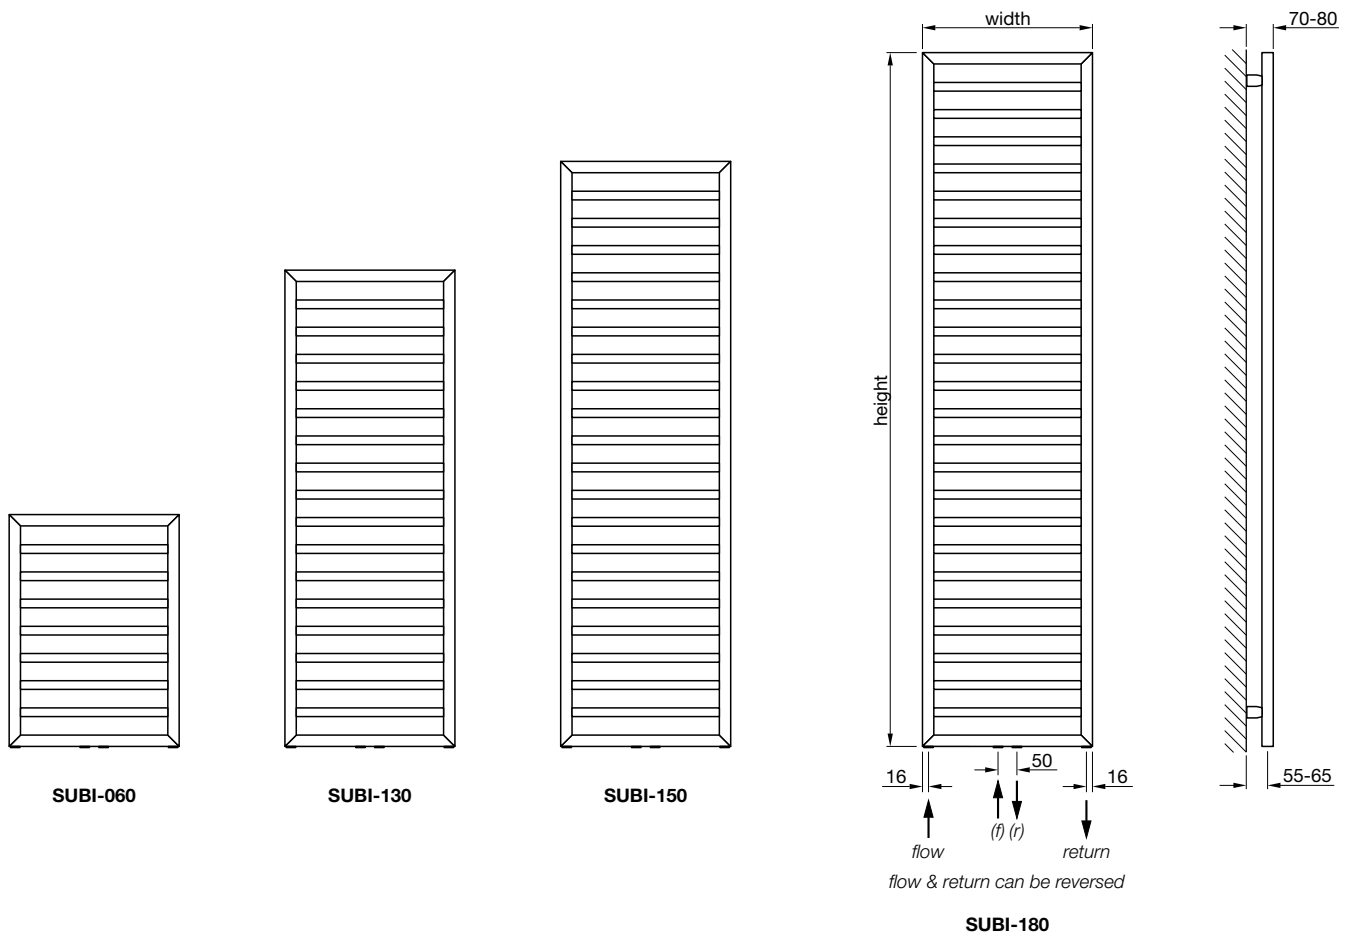

Zehnder Subway Stainless Steel

In stock items highlighted in bold below	Height mm	Width mm	Finish	Output $\Delta T=50^{\circ}\text{C}$ Watts/btu All outputs certified to EN 442	Dual Energy Immersion Rating in Watts	RRP (ex VAT)	RRP (inc 20% VAT)

Zehnder Subway Stainless Steel

SUBI-060-045	613	450	s/steel brushed	221/754	150	£650	£780.00
SUBI-130-045	1261	450	s/steel brushed	370/1262	250	£910	£1,092.00
SUBI-130-060	1261	600	s/steel brushed	447/1525	300	£1,009	£1,210.80
SUBI-150-045	1549	450	s/steel brushed	445/1518	300	£1,072	£1,286.40
SUBI-150-060	1549	600	s/steel brushed	538/1836	300	£1,192	£1,430.40
SUBI-180-045	1837	450	s/steel brushed	523/1784	300	£1,200	£1,440.00
SUBI-180-060	1837	600	s/steel brushed	633/2160	400	£1,332	£1,598.40

Dual energy: Self fit (additional cost to central heating model prices). For more information please scan the QR code.

Accessories

Optional wall brackets: Increases space behind rail by 20mm		RRP (ex VAT)	RRP (inc 20% VAT)
952119	Zehnder Subway SUB extended bracket kit. Colour finish.	£62	£74.40

Tube: Horizontal $\text{Ø}23\text{mm}$
Tube: Vertical 30 x 30mm
All dimensions in mm