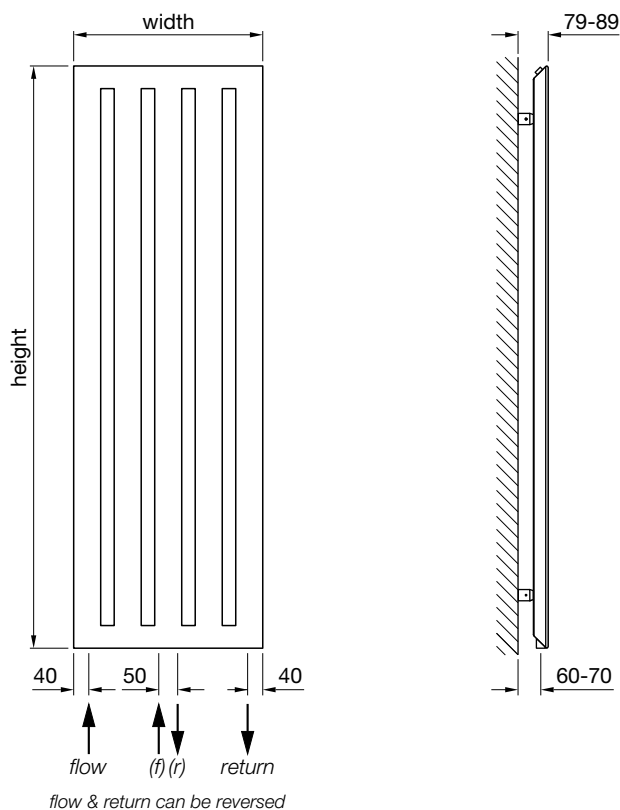

Zehnder Metropolitan

In stock items highlighted in bold below	Height mm	Width mm	Number of tubes	Finish	Output $\Delta T=50^{\circ}\text{C}$ Watts/btu All outputs certified to EN 442	RRP (ex VAT)	RRP (inc 20% VAT)

Zehnder Metropolitan vertical tubes

MEV-150-030	1500	280	3	white*	405/1382	£460	£552.00
MEV-150-040	1500	385	4	white*	533/1819	£522	£626.40
MEV-150-050	1500	490	5	white*	655/2235	£583	£699.60
MEV-150-060	1500	595	6	white*	773/2637	£645	£774.00
MEV-180-030	1800	280	3	white*	490/1672	£500	£600.00
MEV-180-040	1800	385	4	white*	643/2194	£574	£688.80
MEV-180-050	1800	490	5	white*	791/2699	£646	£775.20
MEV-180-060	1800	595	6	white*	934/3187	£720	£864.00
MEV-200-030	2000	280	3	white*	544/1856	£528	£633.60
MEV-200-040	2000	385	4	white*	714/2436	£608	£729.60
MEV-200-050	2000	490	5	white*	878/2996	£689	£826.80
MEV-200-060	2000	595	6	white*	1037/3538	£769	£922.80

*Traffic White (RAL 9016)

Colour finish: Colours from the World of Colours chart are priced at: Traffic White (RAL 9016) + 25%.
Colour finish and non-stock products delivery: 3-5 weeks.

All dimensions in mm

Zehnder recommends:

- VALVE-SET-10 for horizontal pipes from the wall
- VALVE-SET-37 for horizontal pipes from the floor
- VALVE-SET-11 for vertical pipes from the wall
- VALVE-SET-36 for vertical pipes from the floor

For more information see pages 188-189.