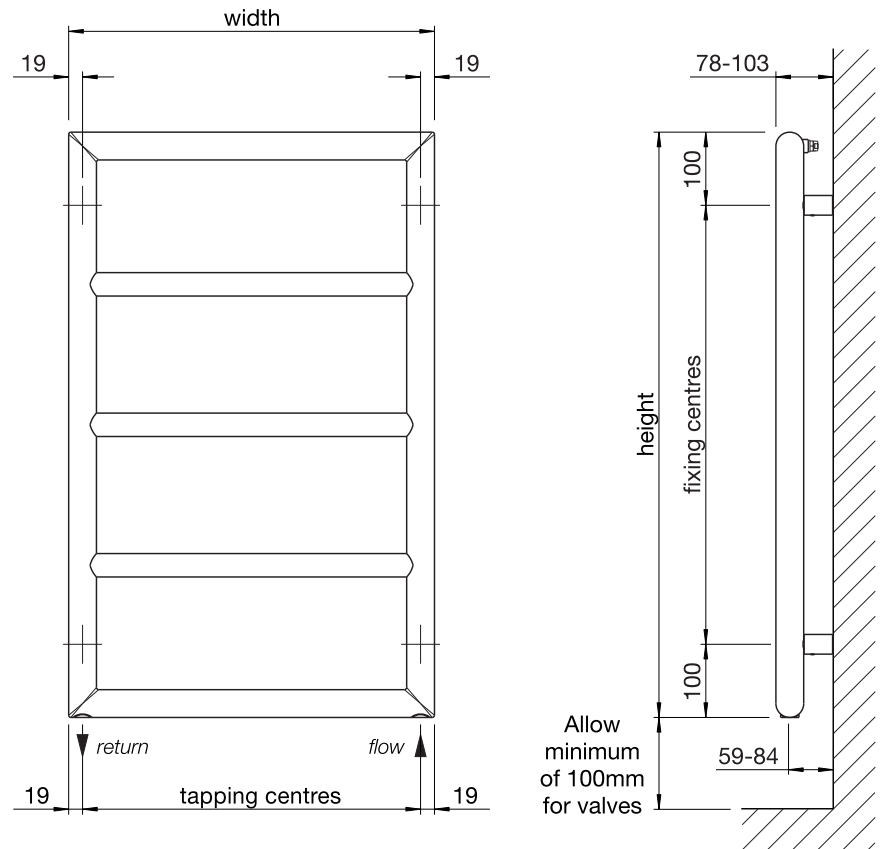

Tube: Horizontal $\varnothing 32\text{mm}$
Tube: Vertical $\varnothing 38\text{mm}$
All dimensions in mm