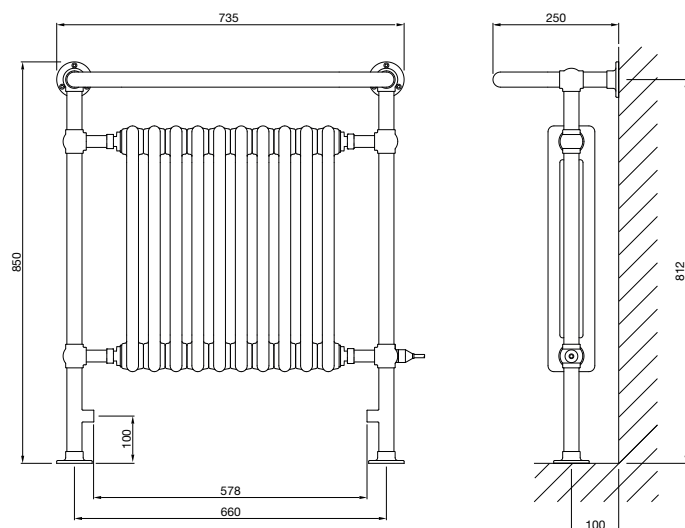

BALMM/F-085-074