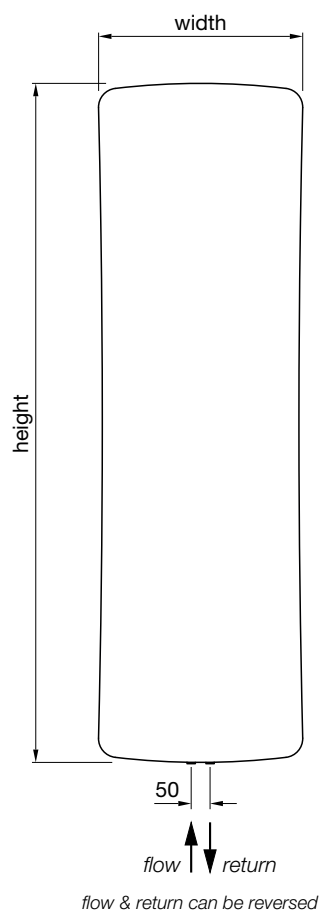

Zehnder Folio Vertical

In stock items highlighted in bold below	Height mm	Width mm	Finish	Output $\Delta T=50^{\circ}\text{C}$ Watts/btu All outputs certified to EN 442	RRP (ex VAT)	RRP (inc 20% VAT)

Zehnder Folio Vertical

FZV-180-042	1796	441	white*	614/2095	£831	£997.20
FZV-180-052	1796	540	white*	762/2600	£924	£1,108.80
FZV-180-062	1796	640	white*	912/3112	£1,018	£1,221.60
FZV-180-072	1796	740	white*	1064/3630	£1,112	£1,334.40
FZV-200-042	1956	445	white*	651/2221	£911	£1,093.20
FZV-200-052	1956	545	white*	807/2753	£1,011	£1,213.20
FZV-200-062	1956	644	white*	964/3289	£1,111	£1,333.20
FZV-200-072	1956	744	white*	1123/3832	£1,211	£1,453.20

In stock items highlighted in bold below	Height mm	Width mm	Finish	With factory fitted controls, IP44 Zone 1 Bath, Zone 2 Shower, Class II Electric Rating (Watts)	RRP (ex VAT)	RRP (inc 20% VAT)

Zehnder Folio Vertical Electric

FZV-180-042/GF	1796	441	white*	500	£932	£1,118.40
FZV-180-052/GF	1796	540	white*	750	£1,026	£1,231.20
FZV-180-072/GF	1796	740	white*	1000	£1,213	£1,455.60

*Traffic White (RAL 9016)

Colour finish: Colours from the World of Colours chart are priced at: Traffic White (RAL 9016) + 25%.
Colour finish and non-stock products delivery: 3–5 weeks.

Zehnder Folio Vertical

Zehnder Folio Vertical Electric

All dimensions in mm