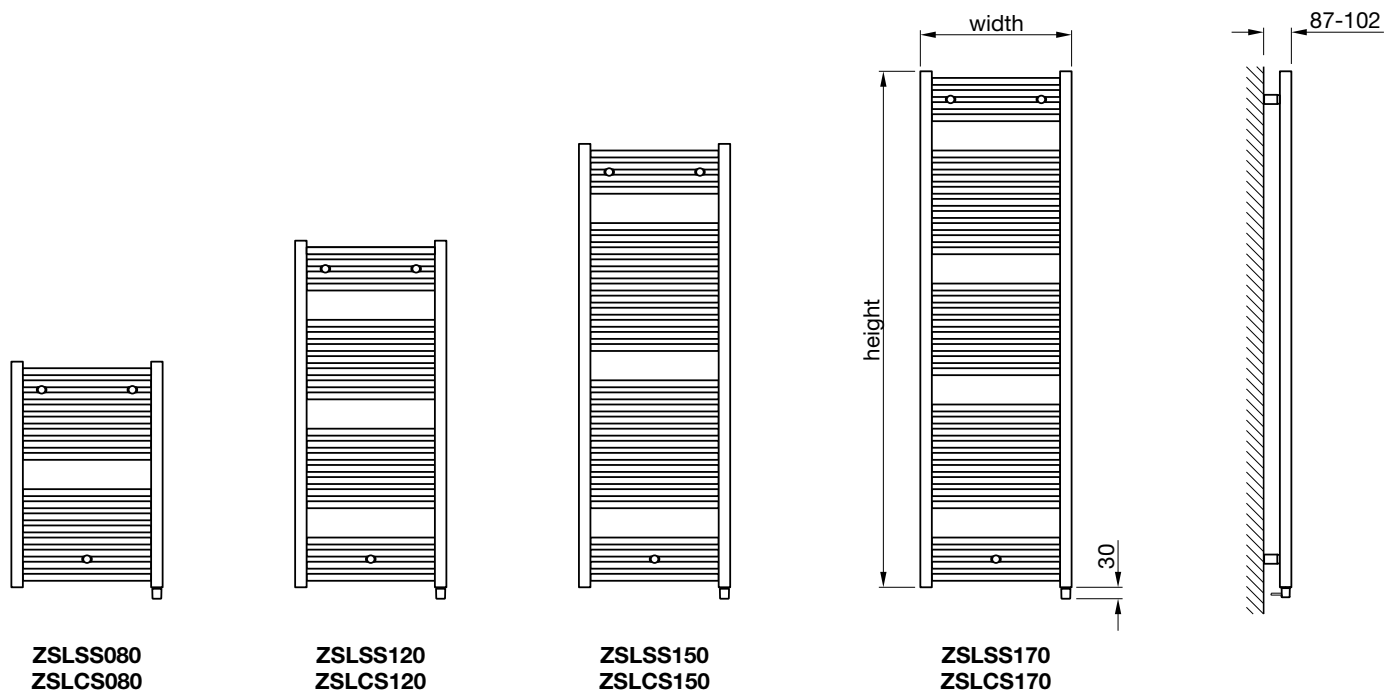

In stock items highlighted in bold below	Height mm	Width mm	Finish	Simple immersion heater (IHE) Class I IP65 Zones 1 & 2 Electric rating (watts)	RRP (ex VAT)	RRP (inc 20% VAT)
Zehnder Klaro Electric						
ZLSS080045EAZK	748	450	white*	200	£279	£334.80
ZLSS080050EAZK	748	500	white*	400	£300	£360.00
ZLSS080060EAZK	748	600	white*	400	£320	£384.00
ZLSS120050EAZK	1148	500	white*	400	£360	£432.00
ZLSS120060EAZK	1148	600	white*	500	£397	£476.40
ZLSS150050EAZK	1466	500	white*	500	£430	£516.00
ZLSS150060EAZK	1466	600	white*	600	£471	£565.20
ZLSS170050EAZK	1708	500	white*	600	£473	£567.60
ZLSS170060EAZK	1708	600	white*	600	£512	£614.40
ZLCS080050EAZK	748	500	chrome	200	£481	£577.20
ZLCS080060EAZK	748	600	chrome	200	£524	£628.80
ZLCS120050EAZK	1148	500	chrome	400	£619	£742.80
ZLCS120060EAZK	1148	600	chrome	400	£694	£832.80
ZLCS150050EAZK	1466	500	chrome	400	£786	£943.20
ZLCS150060EAZK	1466	600	chrome	400	£873	£1,047.60
ZLCS170050EAZK	1708	500	chrome	400	£854	£1,024.80
ZLCS170060EAZK	1708	600	chrome	500	£923	£1,107.60

*Traffic White (RAL 9016)

Colour finish: Colours from the World of Colours chart are priced at: Traffic White (RAL 9016) + 25%.
Colour finish and non-stock products delivery: 3-5 weeks.

When using the simple immersion heater, mount the radiators with the immersion heater to the left or right as required.

Note: Height does not include the immersion heater. (See diagrams below)

Tube: Horizontal Ø23mm
Vertical Ø38mm
All dimensions in mm