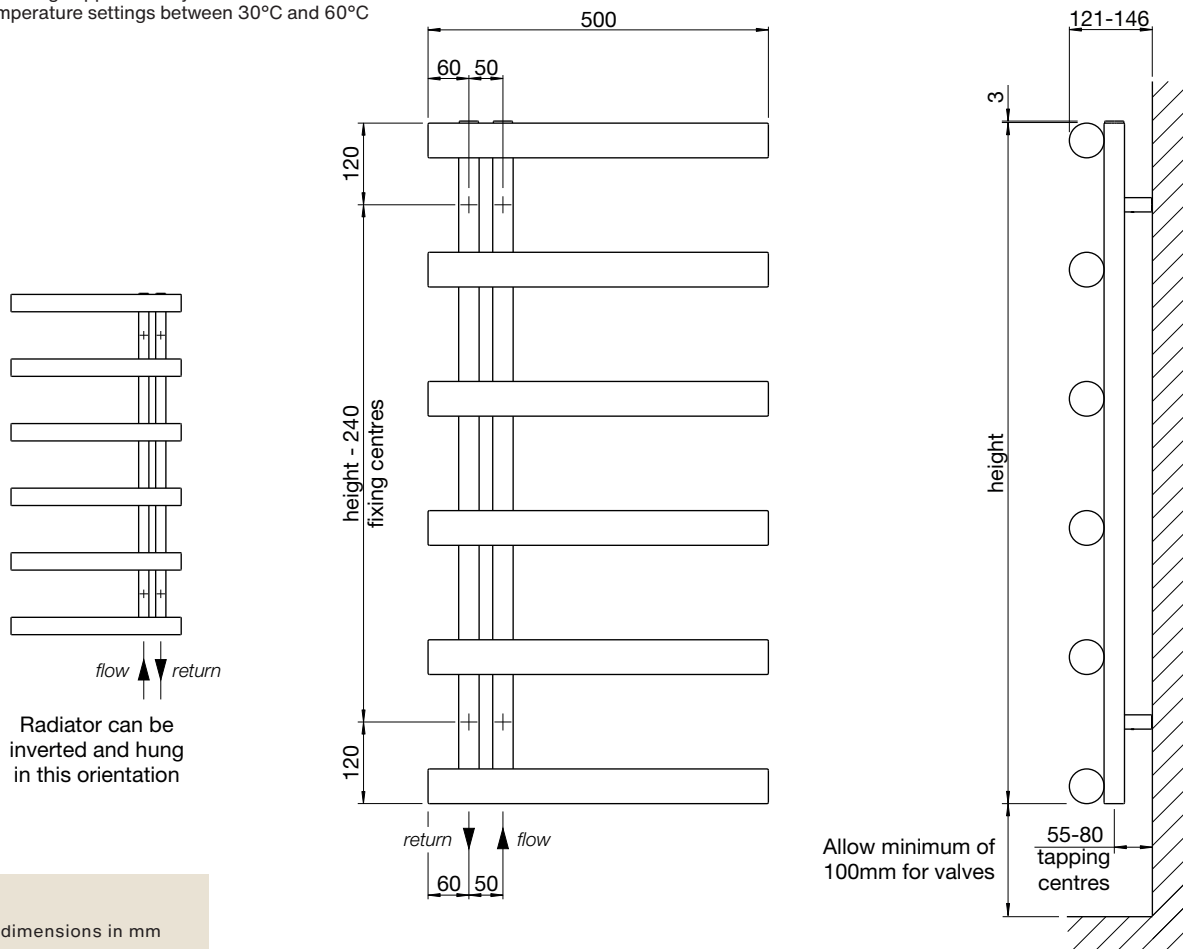

*PVD finishes

Colour finish: Colours from the World of Colours chart are priced on application. Colour finish products delivery 4-6 weeks.

Dual energy: Self fit (additional cost to central heating model prices). For more information please scan the QR code.

Rail can be installed with the tubes to the right or the left

CTE fuel saving supplementary electric element with 5 water temperature settings between 30°C and 60°C

All dimensions in mm