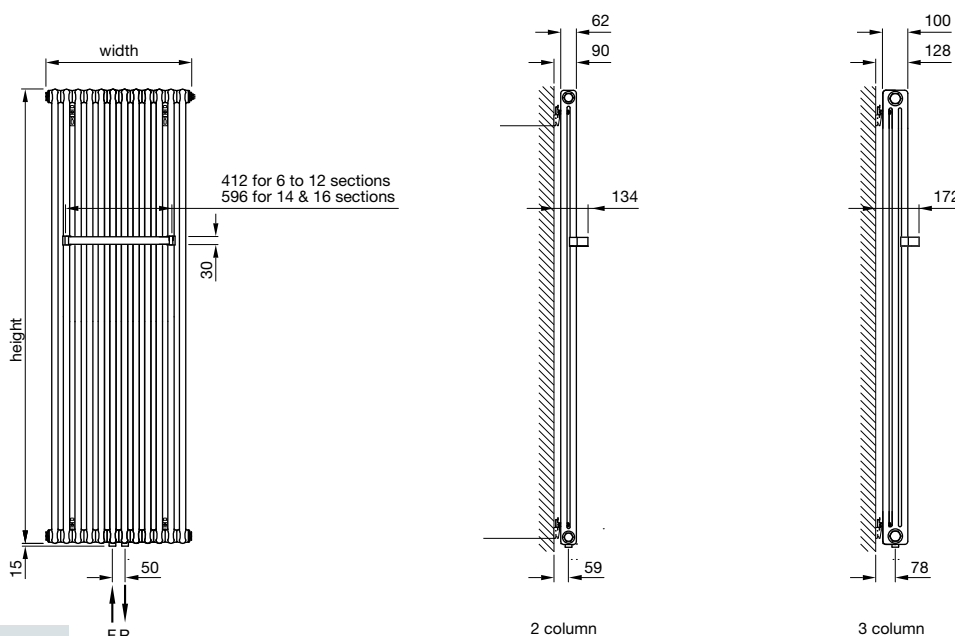

*Traffic White (RAL 9016)

Colour finish: Colours from the World of Colours chart are priced at: Traffic White (RAL 9016) + 25%.
Colour finish and non-stock products delivery: 3–5 weeks. Charleston Technoline finish is not recommended for bathroom applications.

1 x Chrome Bar included. See diagrams below for detail.
If you require an additional towel bar please see Accessories section below.

Accessories			
Model			
966018	Charleston chrome towel bar. Length: 366mm. Spans up to 9 sections.	£154	£184.80
458208	Charleston chrome towel bar. Length: 412mm. Spans up to 10 sections.	£160	£192.00
458218	Charleston chrome towel bar. Length: 596mm. Spans up to 14 sections.	£173	£207.60
966028	Charleston chrome towel bar. Length: 918mm. Spans up to 21 sections.	£178	£213.60
The Charleston chrome towel bar (above) can be cut down to fit if required			
601020	Lambs wool cleaning brush	£34	£40.80

F = flow
R = return
Tube: $\varnothing 25\text{mm}$
All dimensions in mm