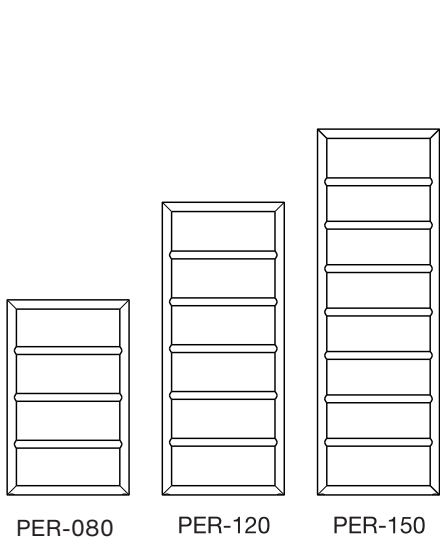

Zehnder Pera

In stock items highlighted in bold below	Height mm	Width mm	Finish	Output $\Delta T=50^{\circ}\text{C}$ Watts/btu All outputs certified to EN442	Dual Energy Immersion Rating in Watts	RRP (ex VAT)	RRP (inc 20% VAT)

Zehnder Pera

PER-080-50	800	500	stainless steel mirror	187/638	150	£737	£884.40
PER-120-50	1200	500	stainless steel mirror	269/918	200	£939	£1,126.80
PER-150-50	1500	500	stainless steel mirror	334/1140	250	£1,149	£1,378.80
PER-080-50-N209	800	500	brushed brass*	187/638	150	£801	£961.20
PER-120-50-N209	1200	500	brushed brass*	269/918	200	£1,019	£1,222.80
PER-150-50-N209	1500	500	brushed brass*	334/1140	250	£1,245	£1,494.00
PER-080-50-N211	800	500	brushed black chrome*	187/638	150	£801	£961.20
PER-120-50-N211	1200	500	brushed black chrome*	269/918	200	£1,019	£1,222.80
PER-150-50-N211	1500	500	brushed black chrome*	334/1140	250	£1,245	£1,494.00
PER-080-50-N213	800	500	brushed bronze*	187/638	150	£801	£961.20
PER-120-50-N213	1200	500	brushed bronze*	269/918	200	£1,019	£1,222.80
PER-150-50-N213	1500	500	brushed bronze*	334/1140	250	£1,245	£1,494.00

*PVD finishes

Dual energy: Self fit (additional cost to central heating model prices). For more information please scan the QR code.

Tube: Horizontal $\varnothing 32\text{mm}$
Tube: Vertical $\varnothing 38\text{mm}$
All dimensions in mm