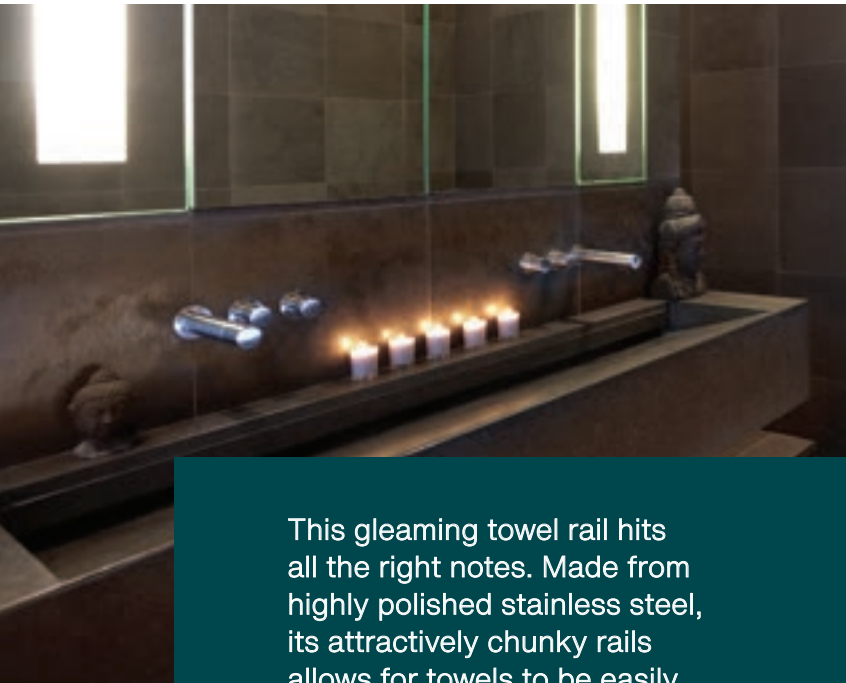

This gleaming towel rail hits all the right notes. Made from highly polished stainless steel, its attractively chunky rails allows for towels to be easily slid on and off.

The rail can be installed with the horizontal tubes to the right or the left.