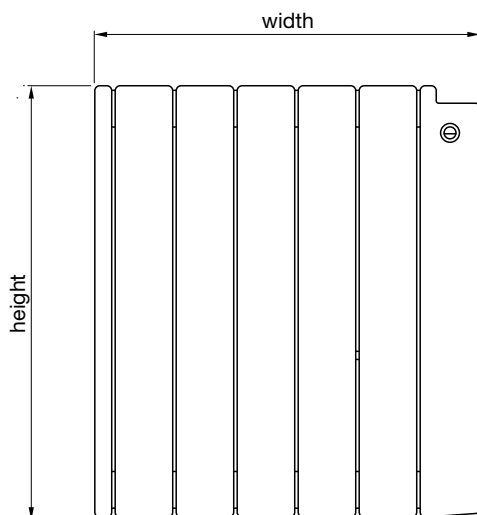

*Pure White (RAL 9010)

Temperature controller: Backlit LCD digital display screen gives complete control. Temperature can be adjusted in 0.5°C increments. 3 pre-set programmes and 5 mode settings. Open window detection system and parental lock. 7 day programmable function.

Colour finish: Colours from the World of Colours chart are priced at: Pure White (RAL 9010) + 25%.
Colour finish and non-stock products delivery: 3-5 weeks.

Accessories			
Model		RRP (ex VAT)	RRP (inc 20% VAT)
887220	Zehnder Connect hub for Fare Tech radiator.	£273	£327.60

Open Window detection

The Integral control unit recognises if a window has been opened for an extended period and switches the radiator off. Once the window is closed, the radiator returns to normal operation.

- Temperature changes are quickly recognised via the external temperature sensor
- The integral thermostat proactively reacts to sensor information; delivering the perfect indoor climate
- Intuitive radiator which automatically switches off if a window is open for an extended period
- An intelligent heating solution which lowers costs and energy consumption

All dimensions in mm