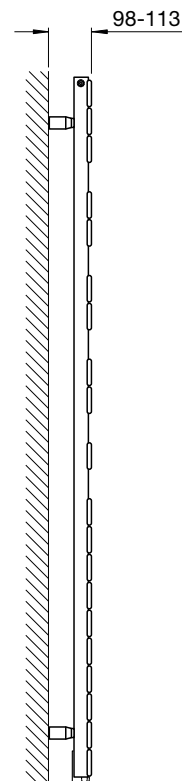

Tube: horizontal 70 x 11mm
Tube: vertical Ø38mm
All dimensions in mm